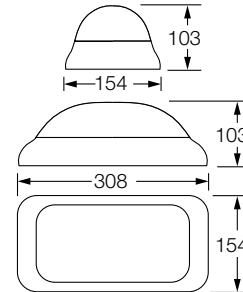

- RAL9003
- RAL9006
- RAL9005
- Other colours please enquire
- Other colours please enquire

Option available (please enquire):

- ⊕ Standard screws: add -VST to the product code.

FLUORESCENT

220-240 V AC / 50 Hz RoHS