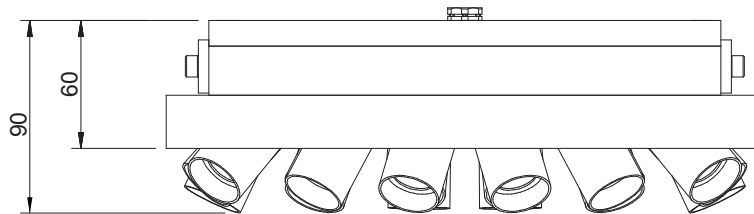

PRAEZISA 12

Outdoor luminaire

Outdoor light with high-power LEDs. The lamp is optimized for a flat and glare-free illumination of sidewalks, streets and squares. Each of 12 LED modules has a differentiated emission and is precisely aligned. The solid design and the beam-like geometry give a unique futuristic design.

Lamp	High-Power LEDs, 12x 2 W
Lumen output	min. 1617 lm @ 300 mA - max. 2892 lm @ 750 mA -
Lighting technology	FWHM, PMMA
Control gear	LED Treiber internal
Dimming (options)	1–10 V , DALI, Push
Luminaire type, assembly	Wall/ceiling -mounted or pole mounting (optim. mounting height 8m)
Dimensions	LxWxH 150x 150x55 mm,
Cast, heat sink	Sheet steel, extruded aluminum profile anodized black
Colour / finish	Powder coating, RAL 9016 (optional RAL color as desired)
Protection marking, compliance	IP54, CE
Specials	Special design or other light colors / CRI optional

EVG on/off = EV

1-10 V = AV

Dali = DA

Push = PH

Please replace the item number placeholder XX with the listed operating device options:

Light distribution	Light colour	Colour rendering	Control gear	Order No.	+RAL
asymmetrical	2700 K	CRI 80	1-10 V, DALI, Push	W 8201 P 2780 XX	9016
		CRI 90	1-10 V, DALI, Push	W 8201 P 2790 XX	9016
	3000 K	CRI 80	1-10 V, DALI, Push	W 8201 P 3080 XX	9016
		CRI 90	1-10 V, DALI, Push	W 8201 P 3090 XX	9016
	4000 K	CRI 80	1-10 V, DALI, Push	W 8201 P 4080 XX	9016
	5000 K	CRI 75	1-10 V, DALI, Push	W 8201 P 5075 XX	9016