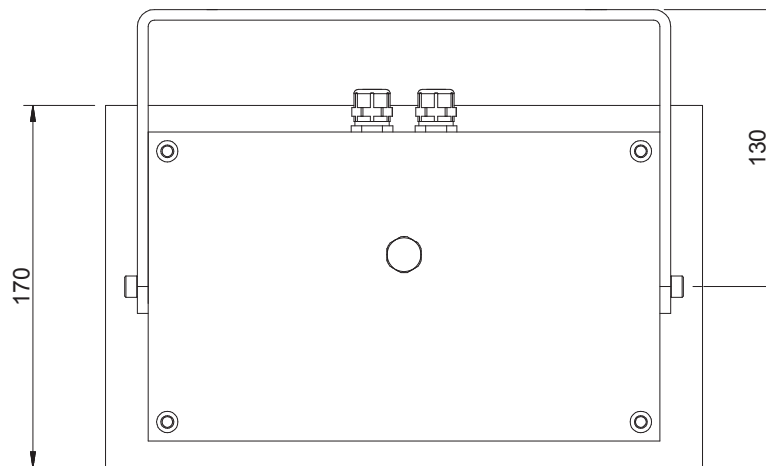

PRAEZISA 12

Outdoor luminaire

Outdoor light with high-power LEDs. The lamp is optimized for a flat and glare-free illumination of sidewalks, streets and squares. Each of 12 LED modules has a differentiated emission and is precisely aligned. The solid design and the beam-like geometry give a unique futuristic design.

Lamp	High-Power LEDs, 12x 2 W
Lumen output	min. 1617 lm @ 300 mA - max. 2892 lm @ 750 mA -
Lighting technology	FWHM, PMMA
Control gear	LED Treiber internal
Dimming (options)	1–10 V , DALI, Push
Luminaire type, assembly	Wall/ceiling -mounted or pole mounting (optim. mounting height 8m)
Dimensions	LxWxH 150x 150x55 mm,
Cast, heat sink	Sheet steel, extruded aluminum profile anodized black
Colour / finish	Powder coating, RAL 9016 (optional RAL color as desired)
Protection marking, compliance	IP54, CE
Specials	Special design or other light colors / CRI optional

EVG on/off = EV

1-10 V = AV

Dali = DA

Push = PH

Please replace the item number placeholder XX with the listed operating device options:

Light distribution	Light colour	Colour rendering	Control gear	Order No.	+RAL
asymmetrical	2700 K	CRI 80	1-10 V, DALI, Push	W 8201 P 2780 XX	9016
		CRI 90	1-10 V, DALI, Push	W 8201 P 2790 XX	9016
	3000 K	CRI 80	1-10 V, DALI, Push	W 8201 P 3080 XX	9016
		CRI 90	1-10 V, DALI, Push	W 8201 P 3090 XX	9016
	4000 K	CRI 80	1-10 V, DALI, Push	W 8201 P 4080 XX	9016
	5000 K	CRI 75	1-10 V, DALI, Push	W 8201 P 5075 XX	9016