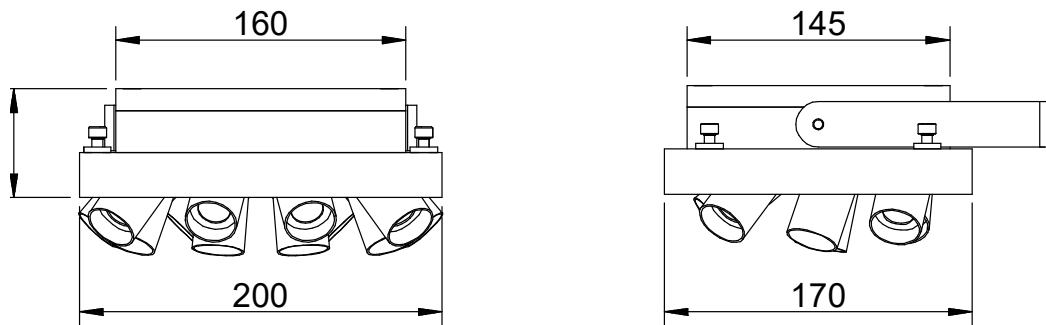

The solid design and the beam-like geometry give a unique futuristic design.

Lamp	Power LEDs, 12x 2 W
Lumen output	min. 1617 lm @ 300 mA - max. 2892 lm @ 750 mA -
Lighting technology	PMMA
Control gear	LED drivers external
Dimming (options)	1–10 V , DALI, Push
Luminaire type, assembly	wall mounted
Dimensions	TxBxH 170x200x50 mm
Cast, heat sink	Sheet steel, extruded aluminum profile anodized black
Colour / finish	Powder coating, RAL 9016 (optional RAL color as desired)
Protection marking, compliance	IP54 CE
Specials	Special design or other light colors / CRI optional

EVG on/off = EV

1-10 V = AV

Dali = DA

Push = PH

Please replace the item number placeholder XX with the listed operating device options:

Light distribution	Light colour	Color rendering	Control gear	Order No.	+RAL
asymetrical	2700 K	CRI 80	1-10 V, DALI, Push	W 8205 A 2780 XX	9016
		CRI 90	1-10 V, DALI, Push	W 8205 A 2790 XX	9016
	3000 K	CRI 80	1-10 V, DALI, Push	W 8205 A 3080 XX	9016
		CRI 90	1-10 V, DALI, Push	W 8205 A 3090 XX	9016
	4000 K	CRI 80	1-10 V, DALI, Push	W 8205 A 4080 XX	9016
	5000 K	CRI 75	1-10 V, DALI, Push	W 8205 A 5075 XX	9016