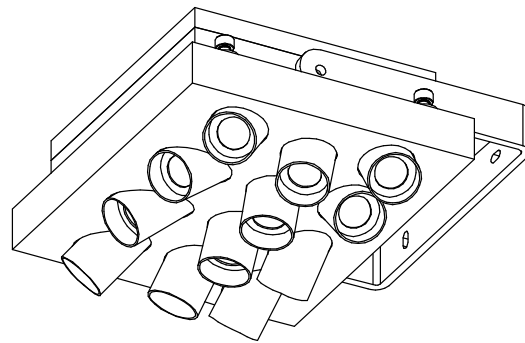

PRAEZISA 3x4

Outdoor luminaire

Outdoor luminaire with high-power LEDs. The lamp is optimized for a flat and glare-free illumination of sidewalks, streets and squares.

Each of 12 LED modules has a precise light distribution.

The solid design and the beam-like geometry give a unique futuristic design.

Lamp	Power LEDs, 12x 2 W
Lumen output	min. 1617 lm @ 300 mA - max. 2892 lm @ 750 mA -
Lighting technology	PMMA
Control gear	LED drivers external
Dimming (options)	1–10 V , DALI, Push
Luminaire type, assembly	wall mounted
Dimensions	TxBxH 170x200x50 mm
Cast, heat sink	Sheet steel, extruded aluminum profile anodized black
Colour / finish	Powder coating, RAL 9016 (optional RAL color as desired)
Protection marking, compliance	IP54 CE
Specials	Special design or other light colors / CRI optional

EVG on/off = EV

1-10 V = AV

Dali = DA

Push = PH

Please replace the item number placeholder XX with the listed operating device options:

Light distribution	Light colour	Color rendering	Control gear	Order No.	+RAL
asymetrical	2700 K	CRI 80	1-10 V, DALI, Push	W 8205 A 2780 XX	9016
		CRI 90	1-10 V, DALI, Push	W 8205 A 2790 XX	9016
	3000 K	CRI 80	1-10 V, DALI, Push	W 8205 A 3080 XX	9016
		CRI 90	1-10 V, DALI, Push	W 8205 A 3090 XX	9016
	4000 K	CRI 80	1-10 V, DALI, Push	W 8205 A 4080 XX	9016
	5000 K	CRI 75	1-10 V, DALI, Push	W 8205 A 5075 XX	9016