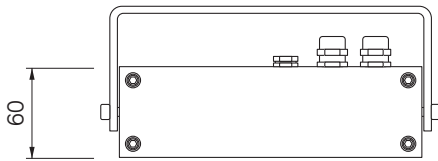

## PRAEZISA 1x3

Outdoor luminaire

Outdoor luminaire with power LEDs. The luminaire is optimized for a zonal illumination of sidewalks and facades. The 3 LED modules have a precise light distribution

Lamp	Power LEDs, 3x 2 W, light point spacing 50 mm
LED lumen output	2700 K, CRI 80, 625 lm
	3000 K, CRI 80, 685 lm
Light technology	Optics PMMA,
Control gear	LED driver internal
Dimming (options)	1–10 V , DALI, Push
Luminaire type, assembly	Wall-mounted or pole mounting
Dimensions	TxBxH 100x225x90 mm (luminaire excluding fixture)
Cast, heat sink	Sheet steel, aluminium
Colour / finish	Powder coated, DB 703,RAL 9006 FS,RAL 9010 (other RAL colors optional)
Protection marking, compliance	IP67, <b>CE</b>
Specials	Customized versions, more light colours or colour renderings on request

on/off = EV

1-10 V = AV

Dali = DA

Push = PH

Please replace the item number placeholder XX with the listed operating device options:

Light distribution	Light colour	Color rendering	Control gear	Order No.	+RAL
	2700 K	CRI 80	1-10 V, DALI, Push	J 8203 D 2780 XX B703	
				J 8203 D 2780 XX 9006	
				J 8203 D 2780 XX 9010	
	3000 K	CRI 80	1-10 V, DALI, Push	J 8203 D 3080 XX B703	
				J 8203 D 3080 XX 9006	
				J 8203 D 3080 XX 9010	