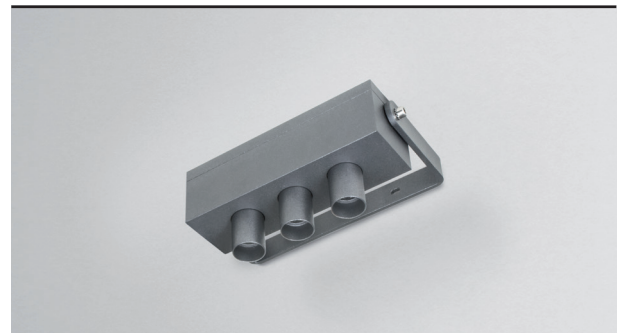

## PRAEZISA 1x3

Outdoor luminaire

Outdoor luminaire with power LEDs. The luminaire is optimized for a zonal illumination of sidewalks and facades. The 3 LED modules have a precise light distribution

Lamp	Power LEDs, 3x 2 W, light point spacing 50 mm
LED lumen output	2700 K, CRI 80, 625 lm
	3000 K, CRI 80, 685 lm
Light technology	Optics PMMA,
Control gear	LED driver internal
Dimming (options)	1–10 V , DALI, Push
Luminaire type, assembly	Wall-mounted or pole mounting
Dimensions	TxBxH 100x225x90 mm (luminaire excluding fixture)
Cast, heat sink	Sheet steel, aluminium
Colour / finish	Powder coated, DB 703,RAL 9006 FS,RAL 9010 (other RAL colors optional)
Protection marking, compliance	IP67, <b>CE</b>
Specials	Customized versions, more light colours or colour renderings on request

on/off = EV

1-10 V = AV

Dali = DA

Push = PH

Please replace the item number placeholder XX with the listed operating device options:

Light distribution	Light colour	Color rendering	Control gear	Order No.	+RAL
	2700 K	CRI 80	1-10 V, DALI, Push	J 8203 D 2780 XX B703	
				J 8203 D 2780 XX 9006	
				J 8203 D 2780 XX 9010	
	3000 K	CRI 80	1-10 V, DALI, Push	J 8203 D 3080 XX B703	
				J 8203 D 3080 XX 9006	
				J 8203 D 3080 XX 9010	