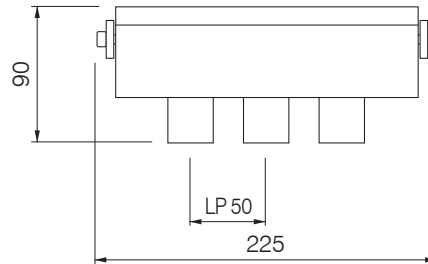

## PRAEZISA 1x3

Outdoor luminaire

Outdoor luminaire with power LEDs. The luminaire is optimized for a zonal illumination of sidewalks and facades. The 3 LED modules have a precise light distribution

Lamp	Power LEDs, 3x 2 W, light point spacing 50 mm
LED lumen output	2700 K, CRI 80, 625 lm
	3000 K, CRI 80, 685 lm
Light technology	Optics PMMA,
Control gear	LED driver internal
Dimming (options)	1–10 V , DALI, Push
Luminaire type, assembly	Wall-mounted or pole mounting
Dimensions	TxBxH 100x225x90 mm (luminaire excluding fixture)
Cast, heat sink	Sheet steel, aluminium
Colour / finish	Powder coated, DB 703,RAL 9006 FS,RAL 9010 (other RAL colors optional)
Protection marking, compliance	IP67, <b>CE</b>
Specials	Customized versions, more light colours or colour renderings on request

on/off = EV

1-10 V = AV

Dali = DA

Push = PH

Please replace the item number placeholder XX with the listed operating device options:

Light distribution	Light colour	Color rendering	Control gear	Order No.	+RAL
	2700 K	CRI 80	1-10 V, DALI, Push	J 8203 D 2780 XX B703	
				J 8203 D 2780 XX 9006	
				J 8203 D 2780 XX 9010	
	3000 K	CRI 80	1-10 V, DALI, Push	J 8203 D 3080 XX B703	
				J 8203 D 3080 XX 9006	
				J 8203 D 3080 XX 9010	