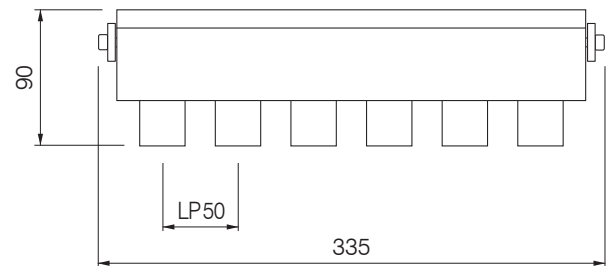

Lamp	Power LEDs, 6x 2 W, light point spacing 50 mm
LED lumen output	2700 K, CRI 80, 1250 lm
	3000 K, CRI 80, 1370 lm
Light technology	Optics PMMA,
Control gear	LED driver internal
Dimming (options)	1–10 V , DALI, Push
Luminaire type, assembly	Wall-mounted or pole mounting
Dimensions	TxBxH 60x335x90 mm (luminaire excluding fixture)
Cast, heat sink	Sheet steel, aluminium
Colour / finish	Powder coated, DB 703,RAL 9006 FS,RAL 9010 (other RAL colors optional)
Protection marking, compliance	IP67, 
Specials	Customized versions, more light colours or colour renderings on request

on/off = EV

1-10 V = AV

Dali = DA

Push = PH

Please replace the item number placeholder XX with the listed operating device options:

Light distribution	Light colour	Color rendering	Control gear	Order No.	+RAL
	2700 K	CRI 80	1-10 V, DALI, Push	J 8206 D 2780 XX B703	
				J 8206 D 2780 XX 9006	
	3000 K	CRI 80	1-10 V, DALI, Push	J 8206 D 3080 XX B703	
				J 8206 D 3080 XX 9006	
				J 8206 D 3080 XX 9010	