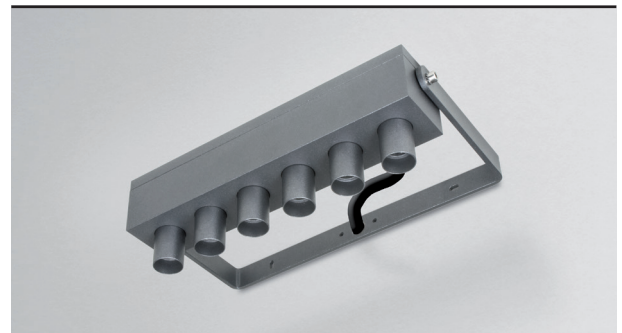

PRAEZISA 1x6

Outdoor luminaire

Outdoor luminaire with power LEDs. The luminaire is optimized for a zonal and glare-free illumination of sidewalks and facades. The 6 LED modules have a precise light distribution

Lamp	Power LEDs, 6x 2 W, light point spacing 50 mm
LED lumen output	2700 K, CRI 80, 1250 lm
	3000 K, CRI 80, 1370 lm
Light technology	Optics PMMA,
Control gear	LED driver internal
Dimming (options)	1–10 V , DALI, Push
Luminaire type, assembly	Wall-mounted or pole mounting
Dimensions	TxBxH 60x335x90 mm (luminaire excluding fixture)
Cast, heat sink	Sheet steel, aluminium
Colour / finish	Powder coated, DB 703,RAL 9006 FS,RAL 9010 (other RAL colors optional)
Protection marking, compliance	IP67, 
Specials	Customized versions, more light colours or colour renderings on request

on/off = EV

1-10 V = AV

Dali = DA

Push = PH

Please replace the item number placeholder XX with the listed operating device options:

Light distribution	Light colour	Color rendering	Control gear	Order No.	+RAL
	2700 K	CRI 80	1-10 V, DALI, Push	J 8206 D 2780 XX B703	
				J 8206 D 2780 XX 9006	
	3000 K	CRI 80	1-10 V, DALI, Push	J 8206 D 3080 XX B703	
				J 8206 D 3080 XX 9006	
				J 8206 D 3080 XX 9010	