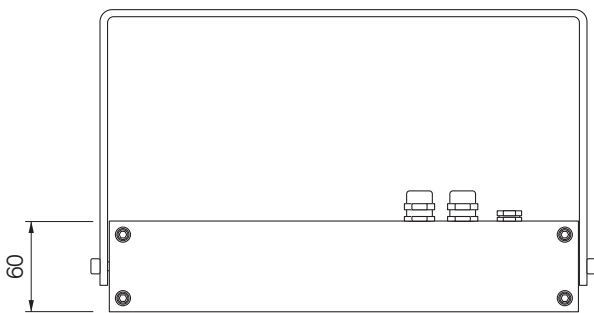

PRAEZISA 1x6

Outdoor luminaire

Outdoor luminaire with power LEDs. The luminaire is optimized for a zonal and glare-free illumination of sidewalks and facades. The 6 LED modules have a precise light distribution

Lamp	Power LEDs, 6x 2 W, light point spacing 50 mm
LED lumen output	2700 K, CRI 80, 1250 lm
	3000 K, CRI 80, 1370 lm
Light technology	Optics PMMA,
Control gear	LED driver internal
Dimming (options)	1–10 V , DALI, Push
Luminaire type, assembly	Wall-mounted or pole mounting
Dimensions	TxBxH 60x335x90 mm (luminaire excluding fixture)
Cast, heat sink	Sheet steel, aluminium
Colour / finish	Powder coated, DB 703,RAL 9006 FS,RAL 9010 (other RAL colors optional)
Protection marking, compliance	IP67, 
Specials	Customized versions, more light colours or colour renderings on request

on/off = EV

1-10 V = AV

Dali = DA

Push = PH

Please replace the item number placeholder XX with the listed operating device options:

Light distribution	Light colour	Color rendering	Control gear	Order No.	+RAL
	2700 K	CRI 80	1-10 V, DALI, Push	J 8206 D 2780 XX B703	
				J 8206 D 2780 XX 9006	
	3000 K	CRI 80	1-10 V, DALI, Push	J 8206 D 3080 XX B703	
				J 8206 D 3080 XX 9006	
				J 8206 D 3080 XX 9010	