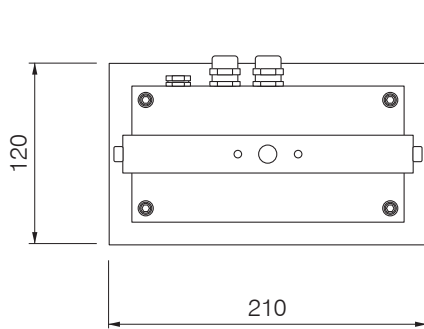

Lamp	Power LEDs, 6x 2 W, light point spacing 45 mm
LED lumen output	2700 K, CRI 80, 1250 lm
	3000 K, CRI 80, 1370 lm
Light technology	Optik PMMA,
Control gear	LED driver external
Dimming (options)	1–10 V , DALI, Push
Luminaire type, assembly	Surface-mounted or pole mounting
Dimensions	TxBxH 120x210x80 mm
Cast, heat sink	Sheet steel, aluminium
Colour / finish	Powder coated, DB 703, 9006 FS, 9010 (other RAL colors optional)
Protection marking, compliance	IP67, CE
Specials	Customized versions, more light colours or colour renderings on request

EVG on/off = EV

1–10 V = AV

Dali = DA

Push = PH

Please replace the item number placeholder XX with the listed operating device options:

Light distribution	Light colour	Color rendering	Control gear	Order No.	+RAL
	2700 K	CRI 80	1–10 V, DALI, Push	J 8306 D 2780 XX B703	
				J 8306 D 2780 XX 9006	
				J 8306 D 2780 XX 9010	
	3000 K	CRI 80	1–10 V, DALI, Push	J 8306 D 3080 XX B703	
	2700 K	CRI 80	1–10 V, DALI, Push	J 8306 1 2780 XX B703	
				J 8306 1 2780 XX 9006	
				J 8306 1 2780 XX 9010	
	3000 K	CRI 80	1–10 V, DALI, Push	J 8306 1 3080 XX B703	
			J 8306 1 3080 XX 9006		
			J 8306 1 3080 XX 9010		