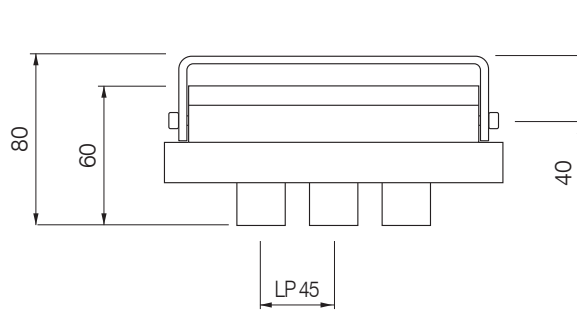

Lamp	Power LEDs, 6x 2 W, light point spacing 45 mm
LED lumen output	2700 K, CRI 80, 1250 lm
	3000 K, CRI 80, 1370 lm
Light technology	Optik PMMA,
Control gear	LED driver external
Dimming (options)	1–10 V , DALI, Push
Luminaire type, assembly	Surface-mounted or pole mounting
Dimensions	TxBxH 120x210x80 mm
Cast, heat sink	Sheet steel, aluminium
Colour / finish	Powder coated, DB 703, 9006 FS, 9010 (other RAL colors optional)
Protection marking, compliance	IP67, CE
Specials	Customized versions, more light colours or colour renderings on request

EVG on/off = EV

1–10 V = AV

Dali = DA

Push = PH

Please replace the item number placeholder XX with the listed operating device options:

Light distribution	Light colour	Color rendering	Control gear	Order No.	+RAL
	2700 K	CRI 80	1–10 V, DALI, Push	J 8306 D 2780 XX B703	
				J 8306 D 2780 XX 9006	
				J 8306 D 2780 XX 9010	
	3000 K	CRI 80	1–10 V, DALI, Push	J 8306 D 3080 XX B703	
	2700 K	CRI 80	1–10 V, DALI, Push	J 8306 1 2780 XX B703	
				J 8306 1 2780 XX 9006	
				J 8306 1 2780 XX 9010	
	3000 K	CRI 80	1–10 V, DALI, Push	J 8306 1 3080 XX B703	
			J 8306 1 3080 XX 9006		
			J 8306 1 3080 XX 9010		