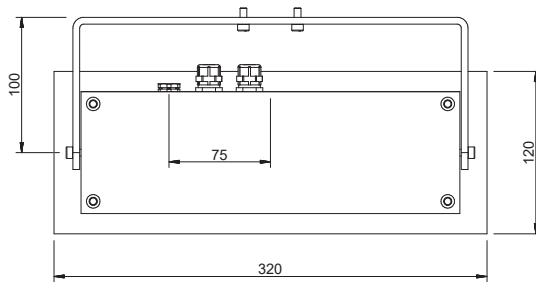

The solid design and the beam-like geometry give a unique futuristic design.

Lamp	Power LEDs, 14x 2 W
Lumen output	min. 1617 lm @ 300 mA - max. 2892 lm @ 750 mA -
Lighting technology	PMMA
Control gear	LED drivers external
Dimming (options)	1–10 V , DALI, Push
Luminaire type, assembly	wall mounted
Dimensions	TxBxH 120x320x50 mm
Cast, heat sink	Sheet steel, extruded aluminum profile anodized black
Colour / finish	Powder coating, RAL 9016 (optional RAL color as desired)
Protection marking, compliance	IP54 CE
Specials	Special design or other light colors / CRI optional

EVG on/off = EV

1-10 V = AV

Dali = DA

Push = PH

Please replace the item number placeholder XX with the listed operating device options:

Light distribution	Light colour	Color rendering	Control gear	Order No.	+RAL
asymmetric	2700 K	CRI 80	1-10 V, DALI, Push	W 8204 A 2780 XX	9016
		CRI 90	1-10 V, DALI, Push	W 8204 A 2790 XX	9016
	3000 K	CRI 80	1-10 V, DALI, Push	W 8204 A 3080 XX	9016
		CRI 90	1-10 V, DALI, Push	W 8204 A 3090 XX	9016
	4000 K	CRI 80	1-10 V, DALI, Push	W 8204 A 4080 XX	9016
	5000 K	CRI 75	1-10 V, DALI, Push	W 8204 A 5075 XX	9016