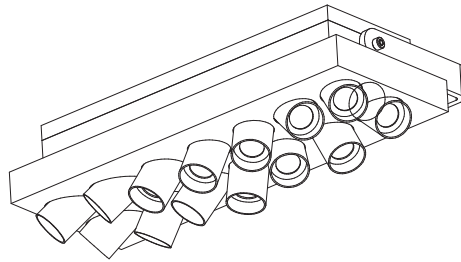

PRAEZISA 2x7

Outdoor luminaire

Outdoor luminaire with high-power LEDs. The lamp is optimized for a flat and glare-free illumination of sidewalks, streets and squares.

Each of 14 LED modules has a precise light distribution.

The solid design and the beam-like geometry give a unique futuristic design.

Lamp	Power LEDs, 14x 2 W
Lumen output	min. 1617 lm @ 300 mA - max. 2892 lm @ 750 mA -
Lighting technology	PMMA
Control gear	LED drivers external
Dimming (options)	1–10 V , DALI, Push
Luminaire type, assembly	wall mounted
Dimensions	TxBxH 120x320x50 mm
Cast, heat sink	Sheet steel, extruded aluminum profile anodized black
Colour / finish	Powder coating, RAL 9016 (optional RAL color as desired)
Protection marking, compliance	IP54 CE
Specials	Special design or other light colors / CRI optional

EVG on/off = EV

1-10 V = AV

Dali = DA

Push = PH

Please replace the item number placeholder XX with the listed operating device options:

Light distribution	Light colour	Color rendering	Control gear	Order No.	+RAL
asymmetric	2700 K	CRI 80	1-10 V, DALI, Push	W 8204 A 2780 XX	9016
		CRI 90	1-10 V, DALI, Push	W 8204 A 2790 XX	9016
	3000 K	CRI 80	1-10 V, DALI, Push	W 8204 A 3080 XX	9016
		CRI 90	1-10 V, DALI, Push	W 8204 A 3090 XX	9016
	4000 K	CRI 80	1-10 V, DALI, Push	W 8204 A 4080 XX	9016
	5000 K	CRI 75	1-10 V, DALI, Push	W 8204 A 5075 XX	9016