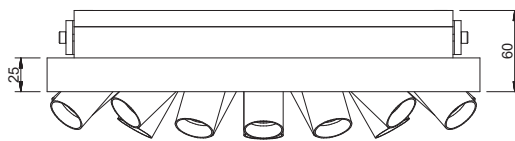

PRAEZISA 2x7

Outdoor luminaire

Outdoor luminaire with high-power LEDs. The lamp is optimized for a flat and glare-free illumination of sidewalks, streets and squares.

Each of 14 LED modules has a precise light distribution.

The solid design and the beam-like geometry give a unique futuristic design.

Lamp	Power LEDs, 14x 2 W
Lumen output	min. 1617 lm @ 300 mA - max. 2892 lm @ 750 mA -
Lighting technology	PMMA
Control gear	LED drivers external
Dimming (options)	1–10 V , DALI, Push
Luminaire type, assembly	wall mounted
Dimensions	TxBxH 120x320x50 mm
Cast, heat sink	Sheet steel, extruded aluminum profile anodized black
Colour / finish	Powder coating, RAL 9016 (optional RAL color as desired)
Protection marking, compliance	IP54 CE
Specials	Special design or other light colors / CRI optional

EVG on/off = EV

1-10 V = AV

Dali = DA

Push = PH

Please replace the item number placeholder XX with the listed operating device options:

Light distribution	Light colour	Color rendering	Control gear	Order No.	+RAL
asymmetric	2700 K	CRI 80	1-10 V, DALI, Push	W 8204 A 2780 XX	9016
		CRI 90	1-10 V, DALI, Push	W 8204 A 2790 XX	9016
	3000 K	CRI 80	1-10 V, DALI, Push	W 8204 A 3080 XX	9016
		CRI 90	1-10 V, DALI, Push	W 8204 A 3090 XX	9016
	4000 K	CRI 80	1-10 V, DALI, Push	W 8204 A 4080 XX	9016
	5000 K	CRI 75	1-10 V, DALI, Push	W 8204 A 5075 XX	9016