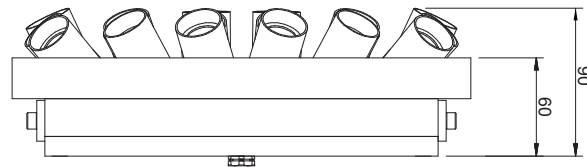

PRAEZISA 3x6

Outdoor luminaire

Outdoor luminaire with high-power LEDs. The lamp is optimized for a flat and glare-free illumination of sidewalks, streets and squares.

Each of 18 LED modules has a precise light distribution. The solid design and the beam-like geometry give a unique futuristic design.

Lamp	Power LEDs, 18x 2 W
Lumen output	min. 1617 lm @ 300 mA - max. 2892 lm @ 750 mA -
Lighting technology	PMMA
Control gear	LED drivers external
Dimming (options)	1–10 V , DALI, Push
Luminaire type, assembly	wall mounted
Dimensions	TxBxH 215x280x90 mm
Cast, heat sink	Sheet steel, extruded aluminum profile anodized black
Colour / finish	Powder coating, RAL 9016 (optional RAL color as desired)
Protection marking, compliance	IP54 CE
Specials	Special design or other light colors / CRI optional

EVG on/off = EV

1-10 V = AV

Dali = DA

Push = PH

Please replace the item number placeholder XX with the listed operating device options:

Light distribution	Light colour	Color rendering	Control gear	Order No.	+RAL
asymmetrical	2700 K	CRI 80	1-10 V, DALI, Push	W 8202 A 2780 XX	9016
		CRI 90	1-10 V, DALI, Push	W 8202 A 2790 XX	9016
	3000 K	CRI 80	1-10 V, DALI, Push	W 8202 A 3080 XX	9016
		CRI 90	1-10 V, DALI, Push	W 8202 A 3090 XX	9016
	4000 K	CRI 80	1-10 V, DALI, Push	W 8202 A 4080 XX	9016
	5000 K	CRI 75	1-10 V, DALI, Push	W 8202 A 5075 XX	9016