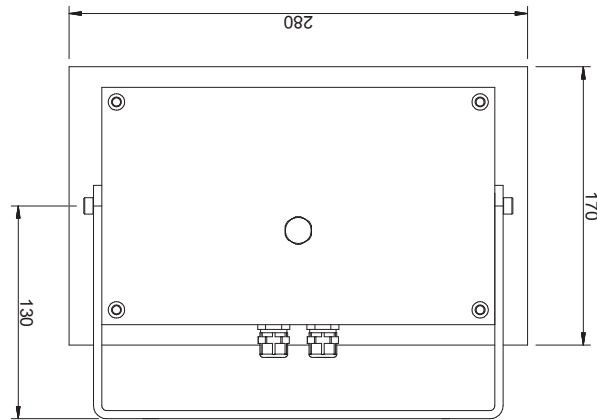

PRAEZISA 3x6

Outdoor luminaire

Outdoor luminaire with high-power LEDs. The lamp is optimized for a flat and glare-free illumination of sidewalks, streets and squares.

Each of 18 LED modules has a precise light distribution. The solid design and the beam-like geometry give a unique futuristic design.

Lamp	Power LEDs, 18x 2 W
Lumen output	min. 1617 lm @ 300 mA - max. 2892 lm @ 750 mA -
Lighting technology	PMMA
Control gear	LED drivers external
Dimming (options)	1–10 V , DALI, Push
Luminaire type, assembly	wall mounted
Dimensions	TxBxH 215x280x90 mm
Cast, heat sink	Sheet steel, extruded aluminum profile anodized black
Colour / finish	Powder coating, RAL 9016 (optional RAL color as desired)
Protection marking, compliance	IP54 CE
Specials	Special design or other light colors / CRI optional

EVG on/off = EV

1-10 V = AV

Dali = DA

Push = PH

Please replace the item number placeholder XX with the listed operating device options:

Light distribution	Light colour	Color rendering	Control gear	Order No.	+RAL
asymmetrical	2700 K	CRI 80	1-10 V, DALI, Push	W 8202 A 2780 XX	9016
		CRI 90	1-10 V, DALI, Push	W 8202 A 2790 XX	9016
	3000 K	CRI 80	1-10 V, DALI, Push	W 8202 A 3080 XX	9016
		CRI 90	1-10 V, DALI, Push	W 8202 A 3090 XX	9016
	4000 K	CRI 80	1-10 V, DALI, Push	W 8202 A 4080 XX	9016
	5000 K	CRI 75	1-10 V, DALI, Push	W 8202 A 5075 XX	9016