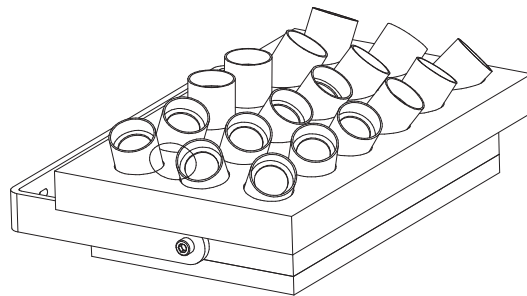

PRAEZISA 3x6

Outdoor luminaire

Outdoor luminaire with high-power LEDs. The lamp is optimized for a flat and glare-free illumination of sidewalks, streets and squares.

Each of 18 LED modules has a precise light distribution. The solid design and the beam-like geometry give a unique futuristic design.

Lamp	Power LEDs, 18x 2 W
Lumen output	min. 1617 lm @ 300 mA - max. 2892 lm @ 750 mA -
Lighting technology	PMMA
Control gear	LED drivers external
Dimming (options)	1–10 V , DALI, Push
Luminaire type, assembly	wall mounted
Dimensions	TxBxH 215x280x90 mm
Cast, heat sink	Sheet steel, extruded aluminum profile anodized black
Colour / finish	Powder coating, RAL 9016 (optional RAL color as desired)
Protection marking, compliance	IP54 CE
Specials	Special design or other light colors / CRI optional

EVG on/off = EV

1-10 V = AV

Dali = DA

Push = PH

Please replace the item number placeholder XX with the listed operating device options:

Light distribution	Light colour	Color rendering	Control gear	Order No.	+RAL
asymmetrical	2700 K	CRI 80	1-10 V, DALI, Push	W 8202 A 2780 XX	9016
		CRI 90	1-10 V, DALI, Push	W 8202 A 2790 XX	9016
	3000 K	CRI 80	1-10 V, DALI, Push	W 8202 A 3080 XX	9016
		CRI 90	1-10 V, DALI, Push	W 8202 A 3090 XX	9016
	4000 K	CRI 80	1-10 V, DALI, Push	W 8202 A 4080 XX	9016
	5000 K	CRI 75	1-10 V, DALI, Push	W 8202 A 5075 XX	9016