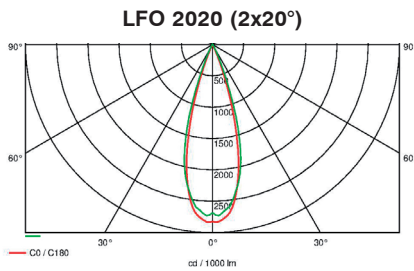

Lamp	High power LEDs
Lumen output	ca. 100 lm/W
Lighting technology	optic PMMA
Control gear	LED driver external
Dimming (options)	1–10 V, DALI, Push
Luminaire type, assembly	Ceiling built-in
Dimensions	W= 41mm, H= 40mm, L=250mm
Cast, heat sink	Extruded aluminium profile
Colour / finish	Powder coated, RAL 9016 (other RAL colors optional)
Protection marking, compliance	IP20, CE
Specials	Customized versions, more light colours or color renderings on request

Article number: _ _ _ _ _

Luminaire type	Identification	Reflector / Beam angle	Color temperature	CRI	Driver	RAL
A = Recessed	5750	I = 2x20°	27 = 2700 K	70	EV = On/Off	0000 = None
		Q = 2x38°	30 = 3000 K	80	AV = 1-10V	1000 - 9018 = RAL
			40 = 4000 K	90	DA = Dali	
			57 = 5700 K		PH = Push	
			98 = 2200 K - 5000 K			
			99 = 2700 K - 5700 K			