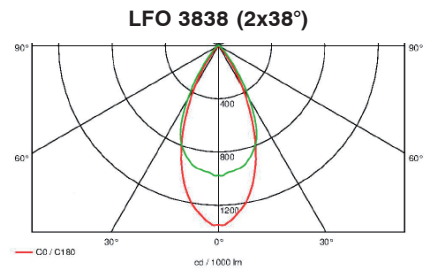

Lamp	High power LEDs
Lumen output	ca. 100 lm/W
Lighting technology	optic PMMA
Control gear	LED driver external
Dimming (options)	1–10 V, DALI, Push
Luminaire type, assembly	Ceiling built-in
Dimensions	W= 41mm, H= 40mm, L=250mm
Cast, heat sink	Extruded aluminium profile
Colour / finish	Powder coated, RAL 9016 (other RAL colors optional)
Protection marking, compliance	IP20, CE
Specials	Customized versions, more light colours or color renderings on request

Article number: _ _ _ _ _

Luminaire type	Identification	Reflector / Beam angle	Color temperature	CRI	Driver	RAL
A = Recessed	5750	I = 2x20°	27 = 2700 K	70	EV = On/Off	0000 = None
		Q = 2x38°	30 = 3000 K	80	AV = 1-10V	1000 - 9018 = RAL
			40 = 4000 K	90	DA = Dali	
			57 = 5700 K		PH = Push	
			98 = 2200 K - 5000 K			
			99 = 2700 K - 5700 K			