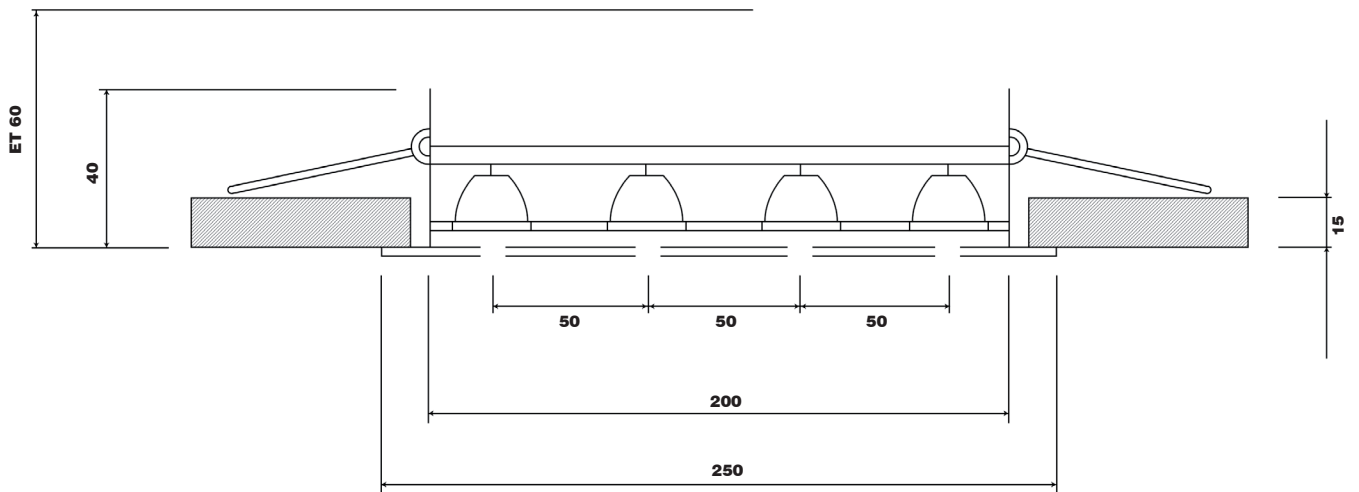

LFO 1x4

Ceiling luminaire

Linear recessed ceiling luminaire with Power LEDs optimized for a uniform and glare-free illumination. Perfect as an energy-saving replacement of conventional lighting systems.

Lamp	High power LEDs
Lumen output	ca. 100 lm/W
Lighting technology	optic PMMA
Control gear	LED driver external
Dimming (options)	1–10 V, DALI, Push
Luminaire type, assembly	Ceiling built-in
Dimensions	W= 41mm, H= 40mm, L=250mm
Cast, heat sink	Extruded aluminium profile
Colour / finish	Powder coated, RAL 9016 (other RAL colors optional)
Protection marking, compliance	IP20, CE
Specials	Customized versions, more light colours or color renderings on request

Article number: _ _ _ _ _

Luminaire type	Identification	Reflector / Beam angle	Color temperature	CRI	Driver	RAL
A = Recessed	5750	I = 2x20°	27 = 2700 K	70	EV = On/Off	0000 = None
		Q = 2x38°	30 = 3000 K	80	AV = 1-10V	1000 - 9018 = RAL
			40 = 4000 K	90	DA = Dali	
			57 = 5700 K		PH = Push	
			98 = 2200 K - 5000 K			
			99 = 2700 K - 5700 K			