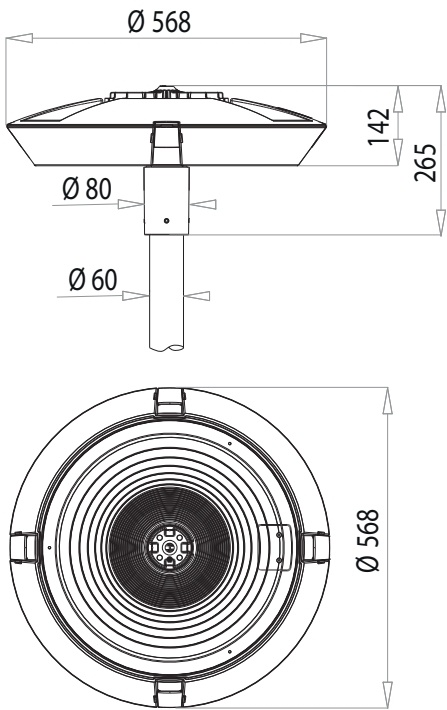

The device comes with different dimming profiles ensuring a elevated energy savings while maintaining a high visual comfort.

LED ITA

LED ENG

UP·led

UP.led

SISTEMA: APPARECCHIO + PALO | SYSTEM: LUMINAIRE + POLE