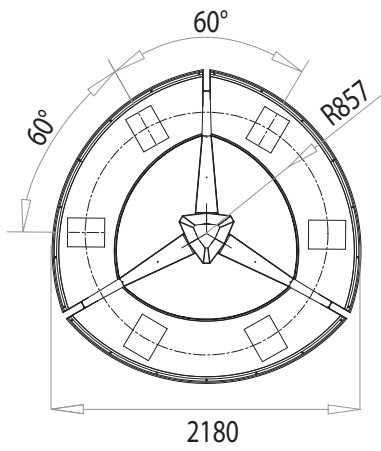

With high performance LED modules, Babel is offered with three different power levels, depending on the modules installed (6-12-18 modules). The unit is part of a 15m high two-trunk triangular section tower. The LED modules, removable and integrated in the structure, retain the IP protection degree of the optical assembly. An extraordinary example of maximum lighting engineering resistance and strong decorative value.

LED ITA

LED ENG

Babel

Modello depositato | Registered model

APPARECCHIO | LUMINAIRE

BABEL

VERSIONI DISPONIBILI | AVAILABLE VERSIONS

6 MODULI | MODULES

12 MODULI | MODULES

16 MODULI | MODULES

FLANGIA DI FISSAGGIO | FIXING PLATE

SEZIONE | SECTION A.A

SEZIONE | SECTION B.B

SISTEMA: APPARECCHIO + PALO | SYSTEM: LUMINAIRE + POLE

RAVENNA (ITALY)

BABEL Apparecchio installato | Installed luminaire