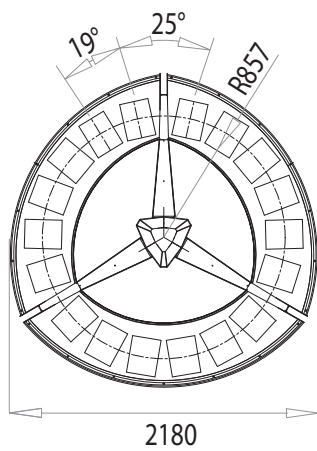

With high performance LED modules, Babel is offered with three different power levels, depending on the modules installed (6-12-18 modules). The unit is part of a 15m high two-trunk triangular section tower. The LED modules, removable and integrated in the structure, retain the IP protection degree of the optical assembly. An extraordinary example of maximum lighting engineering resistance and strong decorative value.

12 MODULI | MODULES

16 MODULI | MODULES

FLANGIA DI FISSAGGIO | FIXING PLATE

SEZIONE | SECTION A.A

SEZIONE | SECTION B.B

SISTEMA: APPARECCHIO + PALO | SYSTEM: LUMINAIRE + POLE

RAVENNA (ITALY)

BABEL Apparecchio installato | Installed luminaire