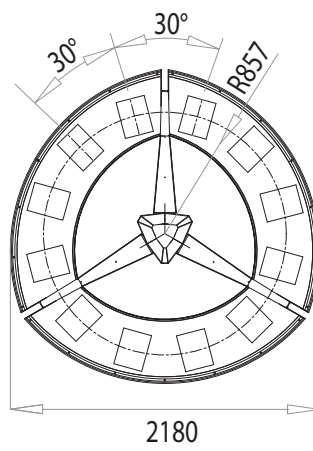

With high performance LED modules, Babel is offered with three different power levels, depending on the modules installed (6-12-18 modules). The unit is part of a 15m high two-trunk triangular section tower. The LED modules, removable and integrated in the structure, retain the IP protection degree of the optical assembly. An extraordinary example of maximum lighting engineering resistance and strong decorative value.

12 MODULI | MODULES

16 MODULI | MODULES

FLANGIA DI FISSAGGIO | FIXING PLATE

SEZIONE | SECTION A.A

SEZIONE | SECTION B.B

SISTEMA: APPARECCHIO + PALO | SYSTEM: LUMINAIRE + POLE

RAVENNA (ITALY)

BABEL Apparecchio installato | Installed luminaire