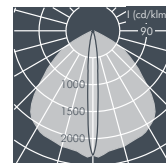

Ecoline, wall washer, L1 = 942 mm, L2 = 915 mm

Part number	Colour	Light source	Weight	Beam angle !	
				C 0 – 180	C 90 – 270
8 792 146 009	black	9 x LED 3 W warm white	3.1 kg	10°	97°
8 792 166 009	white				
8 792 156 009	silver grey