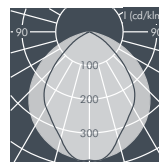

Ecoline SL Modular System (T16), left

For T16 fluorescent lamps
protection class I, IP65 , IK10
housing made of extruded aluminium and die cast aluminium, polyester powder coated,
high gloss aluminium reflector,
all exterior steel parts are stainless steel,
polycarbonate cover, silicon gasket,
closure by 2 stainless steel screws,
with stainless steel coupling on right side,
tilt range 220°, M20 cable gland,
integral electronic ballast, supplied without lamp

Ecoline SL, left, L1 = 642 mm

Part number	Colour	Light source	Lampholder	Weight	Beam angle	!
8 794 044 009	black	T16 14/24 W	G5	2.2 kg	82°	C 0 – 180 C 90 – 270 109°
8 794 064 009	white					
8 794 054 009	silver grey					

Ecoline SL, left, L1 = 942 mm

Part number	Colour	Light source	Lampholder	Weight	Beam angle	!
8 794 141 009	black	T16 21/39 W	G5	2.8 kg	82°	C 0 – 180 C 90 – 270 109°
8 794 161 009	white					
8 794 151 009	silver grey					

Ecoline SL, left, L1 = 1242 mm

Part number	Colour	Light source	Lampholder	Weight	Beam angle	!
8 794 242 009	black	T16 28/54 W	G5	3.3 kg	82°	C 0 – 180 C 90 – 270 109°
8 794 262 009	white					
8 794 252 009	silver grey					

Ecoline SL, left, L1 = 1542 mm

Part number	Colour	Light source	Lampholder	Weight	Beam angle	!
8 794 343 009	black	T16 35/49/80 W	G5	3.9 kg	82°	C 0 – 180 C 90 – 270 109°
8 794 363 009	white					
8 794 353 009	silver grey					

ADMINISTRATION & LAGER
Torbenfeldvej 1
2665 Vallensbæk Strand
Tel.: +45 43 53 53 35
Fax.: +45 43 53 53 59
Mail: info@deluxdk.com
www.deluxdk.com

SHOWROOM
House of Dreams
Vallensbækvej 63
2625 Vallensbæk

Light source

T16