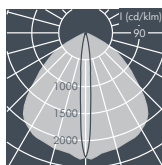

Ecoline SL, left, wall washer, L1 = 642 mm

Part number	Colour	Light source	Weight	Beam angle	!
8 797 046 009	black	6 x LED 3 W warm white	2.3 kg	10°	C 0 – 180 C 90 – 270
8 797 066 009	white				
8 797 056 009	silver grey				