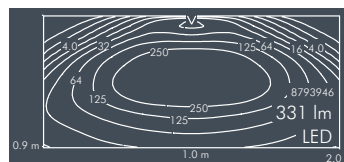

Ecoline, wall washer, L1 = 1242 mm, L2 = 1215 mm					
Part number	Colour	Light source	Weight	Beam angle !	
8 792 246 009	black	12 x LED 3 W warm white	3,6 kg	C 0 - 180	C 90 - 270
8 792 266 009	white			10°	97°
8 792 256 009	silver grey				

Ecoline, L1 = 1542 mm, L2 = 1515 mm						
Part number	Colour	Light source	Lampholder	Weight	Beam angle !	
8 790 343 009	black	T16 35/49/80 W	G5	4,1 kg	C 0 - 180	C 90 - 270
8 790 363 009	white				82°	109°
8 790 353 009	silver grey					

Ecoline, wall washer, L1 = 1542 mm, L2 = 1515 mm					
Part number	Colour	Light source	Weight	Beam angle !	
8 792 346 009	black	15 x LED 3 W warm white	4,2 kg	C 0 - 180	C 90 - 270
8 792 366 009	white			10°	97°
8 792 356 009	silver grey				

Ecoline with wall arm, wall washer, L1 = 342 mm, L2 = 315 mm

Part number	Colour	Light source	Weight	Beam angle !	
				C 0 - 180	C 90 - 270
8 793 946 009	black	3 x LED 3 W warm white	2.2 kg	10°	97°
8 793 966 009	white				
8 793 956 009	silver grey				