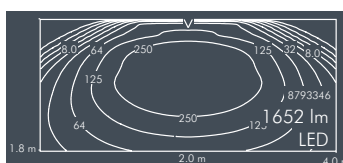

Ecoline with wall arm, wall washer, L1 = 1542 mm, L2 = 1515 mm

Part number	Colour	Light source	Lampholder	Weight	Beam angle	!
8 793 346 009	black	15 x LED 3 W warm white		4.7 kg	10°	C 0 - 180 C 90 - 270
8 793 366 009	white					
8 793 356 009	silver grey					

Ecoline with wall arm, wall washer

Part number	Description
8 793 . . . 109	Dimmable luminaire (DALI)