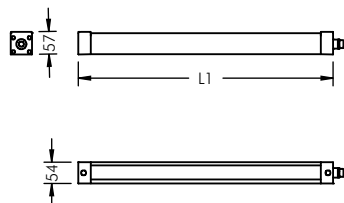

Ecoline SL Modular System (T16), left

For T16 fluorescent lamps
protection class I, IP65 , IK10
housing made of extruded aluminium and die cast aluminium, polyester powder coated,
high gloss aluminium reflector,
all exterior steel parts are stainless steel,
polycarbonate cover, silicon gasket,
closure by 2 stainless steel screws,
with stainless steel coupling on right side,
tilt range 220°, M20 cable gland,
integral electronic ballast, supplied without lamp

Ecoline SL, left, L1 = 642 mm

Part number	Colour	Light source	Lampholder	Weight	Beam angle	!
8 794 044 009	black	T16 14/24 W	G5	2.2 kg	82°	C 0 – 180 C 90 – 270 109°
8 794 064 009	white					
8 794 054 009	silver grey					

Ecoline SL, left, L1 = 942 mm

Part number	Colour	Light source	Lampholder	Weight	Beam angle	!
8 794 141 009	black	T16 21/39 W	G5	2.8 kg	82°	C 0 – 180 C 90 – 270 109°
8 794 161 009	white					
8 794 151 009	silver grey					

Ecoline SL, left, L1 = 1242 mm

Part number	Colour	Light source	Lampholder	Weight	Beam angle	!
8 794 242 009	black	T16 28/54 W	G5	3.3 kg	82°	C 0 – 180 C 90 – 270 109°
8 794 262 009	white					
8 794 252 009	silver grey					

Ecoline SL, left, L1 = 1542 mm

Part number	Colour	Light source	Lampholder	Weight	Beam angle	!
8 794 343 009	black	T16 35/49/80 W	G5	3.9 kg	82°	C 0 – 180 C 90 – 270 109°
8 794 363 009	white					
8 794 353 009	silver grey