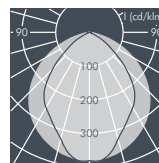

Ecoline SL, left, L1 = 942 mm

Part number	Colour	Light source	Lampholder	Weight	Beam angle	!
8 794 141 009	black	T16 21/39 W	G5	2.8 kg	82°	C 0 – 180 C 90 – 270 109°
8 794 161 009	white					
8 794 151 009	silver grey