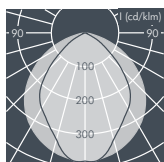

Ecoline, L1 = 642 mm, L2 = 615 mm

Part number	Colour	Light source	Lampholder	Weight	Beam angle !	
					C 0 – 180	C 90 – 270
8 790 044 009	black	T16 14/24 W	G5	2.4 kg	82°	109°
8 790 064 009	white					
8 790 054 009	silver grey					

Ecoline with wall arm, wall washer, L1 = 942 mm, L2 = 915 mm

Part number	Colour	Light source	Weight	Beam angle !	
				C 0 - 180	C 90 - 270
8 793 146 009	black	9 x LED 3 W warm white	3.6 kg	10°	97°
8 793 166 009	white				
8 793 156 009	silver grey				

Ecoline with wall arm, wall washer, L1 = 1242 mm, L2 = 1215 mm

Part number	Colour	Light source	Lampholder	Weight	Beam angle	!
8 793 246 009	black	12 x LED 3 W warm white		4.1 kg	10°	C 0 - 180 C 90 - 270
8 793 266 009	white					
8 793 256 009	silver grey					