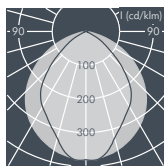

Ecoline SM, middle, L1 = 1542 mm

Part number	Colour	Light source	Lampholder	Weight	Beam angle !	
					C 0 – 180	C 90 – 270
8 795 343 009	black	T16 35/49/80 W	G5	3.9 kg	82°	109°
8 795 363 009	white					
8 795 353 009	silver grey