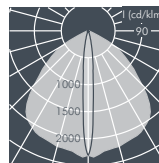

Ecoline SM, middle, wall washer, L1 = 942 mm

Part number	Colour	Light source	Weight	Beam angle !	
8 798 146 009	black	9 x LED 3 W warm white	2.9 kg	C 0 – 180	C 90 – 270
8 798 166 009	white			10°	97°
8 798 156 009	silver grey