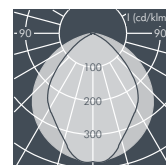

Ecoline, wall washer, L1 = 342 mm, L2 = 315 mm

Part number	Colour	Light source	Weight	Beam angle !	
				C 0 – 180	C 90 – 270
8 792 946 009	black	3 x LED 3 W warm white	1.7 kg	10°	97°
8 792 966 009	white				
8 792 956 009	silver grey				

Ecoline, L1 = 642 mm, L2 = 615 mm

Part number	Colour	Light source	Lampholder	Weight	Beam angle !	
					C 0 – 180	C 90 – 270
8 790 044 009	black	T16 14/24 W	G5	2.4 kg	82°	109°
8 790 064 009	white					
8 790 054 009	silver grey					

Ecoline, wall washer, L1 = 642 mm, L2 = 615 mm

Part number	Colour	Light source	Weight	Beam angle !	
				C 0 – 180	C 90 – 270
8 792 046 009	black	6 x LED 3 W warm white	2.3 kg	10°	97°
8 792 066 009	white				
8 792 056 009	silver grey				

Ecoline, L1 = 942 mm, L2 = 915 mm

Part number	Colour	Light source	Lampholder	Weight	Beam angle !	
					C 0 – 180	C 90 – 270
8 790 141 009	black	T16 21/39 W	G5	3.0 kg	82°	109°
8 790 161 009	white					
8 790 151 009	silver grey					