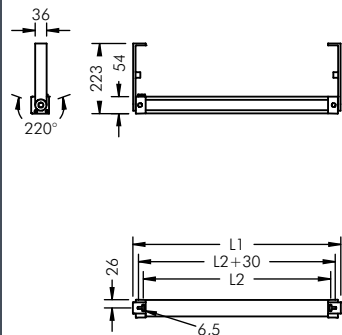

Ecoline with wall arm

For T16 fluorescent lamps with high gloss aluminium reflector or with high performance LEDs, with thermal monitoring device, wall washer light distribution, protection class I, IP65 $\diamond$ $\triangle$ $\triangle$, IK10 housing made of extruded aluminium and die cast aluminium, polyester powder coated, all exterior steel parts are stainless steel, polycarbonate cover, silicon gasket, closure by 2 stainless steel screws, wall arms: 2 drilled holes $\varnothing$ 6.5 mm, spacing L2, tilt range 220°, M20 cable gland, integral control gear or converter

Ecoline with wall arm, wall washer, L1 = 342 mm, L2 = 315 mm

Part number	Colour	Light source	Weight	Beam angle !	
				C 0 - 180	C 90 - 270
8 793 946 009	black	3 x LED 3 W warm white	2.2 kg	10°	97°
8 793 966 009	white				
8 793 956 009	silver grey