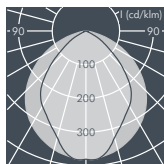

Ecoline SM, middle, L1 = 1242 mm

Part number	Colour	Light source	Lampholder	Weight	Beam angle !	
					C 0 – 180	C 90 – 270
8 795 242 009	black	T16 28/54 W	G5	3.3 kg	82°	109°
8 795 262 009	white					
8 795 252 009	silver grey