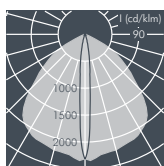

Ecoline, L1 = 642 mm, L2 = 615 mm

Part number	Colour	Light source	Lampholder	Weight	Beam angle !	
					C 0 – 180	C 90 – 270
8 790 044 009	black	T16 14/24 W	G5	2.4 kg	82°	109°
8 790 064 009	white					
8 790 054 009	silver grey					

Ecoline, L1 = 942 mm, L2 = 915 mm

Part number	Colour	Light source	Lampholder	Weight	Beam angle !	
					C 0 – 180	C 90 – 270
8 790 141 009	black	T16 21/39 W	G5	3.0 kg	82°	109°
8 790 161 009	white					
8 790 151 009	silver grey					

Ecoline with wall arm, wall washer, L1 = 942 mm, L2 = 915 mm

Part number	Colour	Light source	Weight	Beam angle !	
				C 0 - 180	C 90 - 270
8 793 146 009	black	9 x LED 3 W warm white	3.6 kg	10°	97°
8 793 166 009	white				
8 793 156 009	silver grey				

Ecoline with wall arm, wall washer, L1 = 1242 mm, L2 = 1215 mm

Part number	Colour	Light source	Lampholder	Weight	Beam angle	!
8 793 246 009	black	12 x LED 3 W warm white		4.1 kg	10°	C 0 - 180 C 90 - 270
8 793 266 009	white					
8 793 256 009	silver grey					