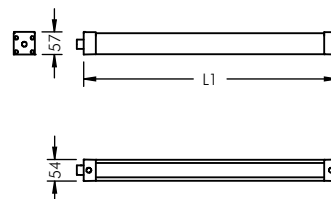

Ecoline SR, right, wall washer, L1 = 642 mm

Part number	Colour	Light source	Weight	Beam angle !	
				C 0 – 180	C 90 – 270
8 799 046 009	black	6 x LED 3 W warm white	2.3 kg	10°	97°
8 799 066 009	white				
8 799 056 009	silver grey				