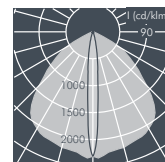

Ecoline, L1 = 642 mm, L2 = 615 mm

Part number	Colour	Light source	Lampholder	Weight	Beam angle !	
					C 0 – 180	C 90 – 270
8 790 044 009	black	T16 14/24 W	G5	2.4 kg	82°	109°
8 790 064 009	white					
8 790 054 009	silver grey					

Ecoline, L1 = 1542 mm, L2 = 1515 mm						
Part number	Colour	Light source	Lampholder	Weight	Beam angle !	
8 790 343 009	black	T16 35/49/80 W	G5	4,1 kg	C 0 - 180	C 90 - 270
8 790 363 009	white				82°	109°
8 790 353 009	silver grey					

Ecoline, wall washer, L1 = 1542 mm, L2 = 1515 mm					
Part number	Colour	Light source	Weight	Beam angle !	
8 792 346 009	black	15 x LED 3 W warm white	4,2 kg	C 0 - 180	C 90 - 270
8 792 366 009	white			10°	97°
8 792 356 009	silver grey				

Ecoline with wall arm, wall washer, L1 = 342 mm, L2 = 315 mm

Part number	Colour	Light source	Weight	Beam angle !	
				C 0 - 180	C 90 - 270
8 793 946 009	black	3 x LED 3 W warm white	2.2 kg	10°	97°
8 793 966 009	white				
8 793 956 009	silver grey				