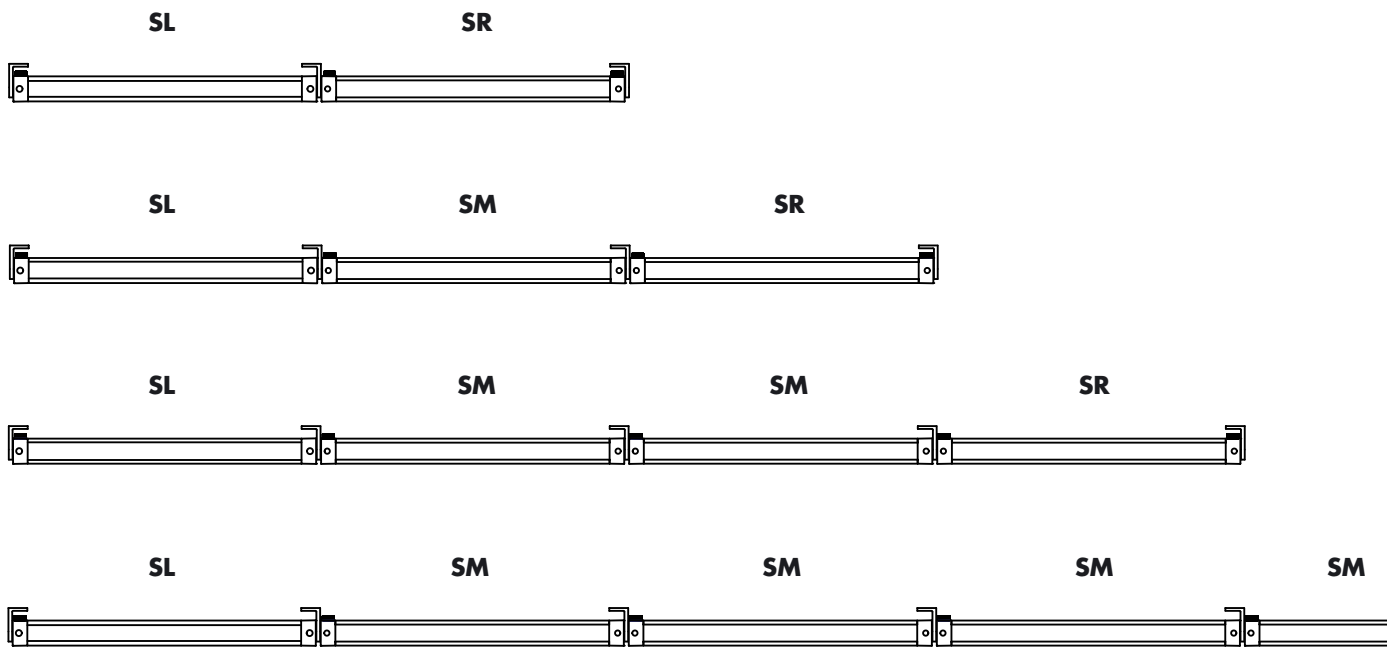

The Modular System

Luminaires of different lengths and wattages can be connected together. One left (SL) and one right (SR) luminaire are always required. In addition to these, middle luminaires (SM) can be added to the system.