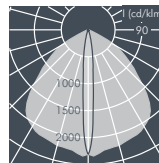

Ecoline SM, middle, wall washer, L1 = 1542 mm

Part number	Colour	Light source	Weight	Beam angle !	
8 798 346 009	black	15 x LED 3 W warm white	4.0 kg	C 0 – 180	C 90 – 270
8 798 366 009	white			10°	97°
8 798 356 009	silver grey				

Part number	Description
8 798 . . . 109	Dimmable luminaire (DALI)