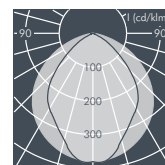

Ecoline with wall arm, L1 = 942 mm, L2 = 915 mm

Part number	Colour	Light source	Lampholder	Weight	Beam angle !	
					C 0 - 180	C 90 - 270
8 791 141 009	black	T16 21/39 W	G5	3.5 kg	82°	109°
8 791 161 009	white					
8 791 151 009	silver grey