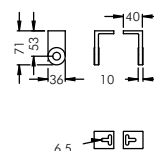

Ecoline S Modular System

The luminaire modules are joined together in continuous runs. The luminaire system is installed using either wall flanges or wall arms. The wall arms increase the distance between the luminaire and the surface to be illuminated, thus increasing the uniformity of light distribution.

Regardless of the number of luminaires to be connected, just 1 wall flange set **or** 1 wall arm set is required to mount the outer left and right hand luminaires, SL and SR, to the surface.

Mounting components for Ecoline S Modular System

Part number	Colour	Description
127 0 299 940	black	Wall flange set,
127 0 299 960	white	(pair) for outer luminaires
127 0 299 950	silver grey	

Mounting components for Ecoline S Modular System

Part number	Colour	Description
127 0 300 940	black	Wall arm set,
127 0 300 960	white	(pair) for outer luminaires,
127 0 300 950	silver grey	length 196 mm

To connect two luminaires together, either one connection flange **or** one connection arm is required. The number of these connection parts required equals the total number of luminaires minus 1.

Mounting components for Ecoline S Modular System

Part number	Colour	Description
127 0 301 940	black	Connection flange,
127 0 301 960	white	for connection of 2 luminaires,
127 0 301 950	silver grey	c/w cable for through wiring

Mounting components for Ecoline S Modular System

Part number	Colour	Description
127 0 302 940	black	Connection arm,
127 0 302 960	white	for connection of 2 luminaires, c/w cable for through
127 0 302 950	silver grey	wiring, length 196 mm

ADMINISTRATION & LAGER
Torbenfeldvej 1
2665 Vallensbæk Strand
Tel.: +45 43 53 53 35
Fax.: +45 43 53 53 59
Mail: info@deluxdk.com
www.deluxdk.com

SHOWROOM
House of Dreams
Vallensbækvej 63
2625 Vallensbæk