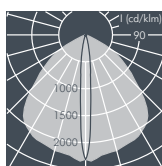

Ecoline SR, right, wall washer, L1 = 1542 mm

Part number	Colour	Light source	Weight	Beam angle !	
				C 0 – 180	C 90 – 270
8 799 346 009	black	15 x LED 3 W warm white	4.0 kg	10°	97°
8 799 366 009	white				
8 799 356 009	silver grey				

Part number	Description
8 799 . . . 109	Dimmable luminaire (DALI)