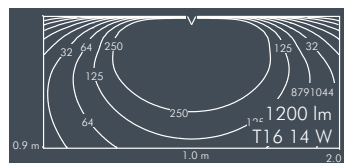

Ecoline with wall arm, L1 = 642 mm, L2 = 615 mm

Part number	Colour	Light source	Lampholder	Weight	Beam angle !	
					C 0 - 180	C 90 - 270
8 791 044 009	black	T16 14/24 W	G5	2.9 kg	82°	109°
8 791 064 009	white					
8 791 054 009	silver grey