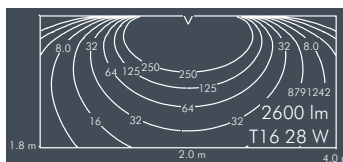

Ecoline with wall arm, L1 = 1242 mm, L2 = 1215 mm

Part number	Colour	Light source	Lampholder	Weight	Beam angle	!
8 791 242 009	black	T16 28/54 W	G5	4.0 kg	82°	C 0 - 180 C 90 - 270
8 791 262 009	white					
8 791 252 009	silver grey