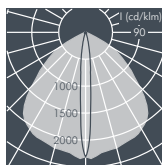

Ecoline SL, left, wall washer, L1 = 1242 mm

Part number	Colour	Light source	Weight	Beam angle	!
8 797 246 009	black	12 x LED 3 W warm white	3.4 kg	10°	C 0 – 180 C 90 – 270
8 797 266 009	white				
8 797 256 009	silver grey