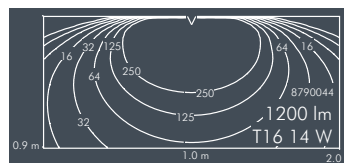

Ecoline, wall washer, L1 = 342 mm, L2 = 315 mm

Part number	Colour	Light source	Weight	Beam angle !	
				C 0 – 180	C 90 – 270
8 792 946 009	black	3 x LED 3 W warm white	1.7 kg	10°	97°
8 792 966 009	white				
8 792 956 009	silver grey				

Ecoline, L1 = 642 mm, L2 = 615 mm

Part number	Colour	Light source	Lampholder	Weight	Beam angle !	
					C 0 – 180	C 90 – 270
8 790 044 009	black	T16 14/24 W	G5	2.4 kg	82°	109°
8 790 064 009	white					
8 790 054 009	silver grey					

Ecoline, wall washer, L1 = 642 mm, L2 = 615 mm

Part number	Colour	Light source	Weight	Beam angle !	
				C 0 – 180	C 90 – 270
8 792 046 009	black	6 x LED 3 W warm white	2.3 kg	10°	97°
8 792 066 009	white				
8 792 056 009	silver grey				

Ecoline, L1 = 942 mm, L2 = 915 mm

Part number	Colour	Light source	Lampholder	Weight	Beam angle !	
					C 0 – 180	C 90 – 270
8 790 141 009	black	T16 21/39 W	G5	3.0 kg	82°	109°
8 790 161 009	white					
8 790 151 009	silver grey					