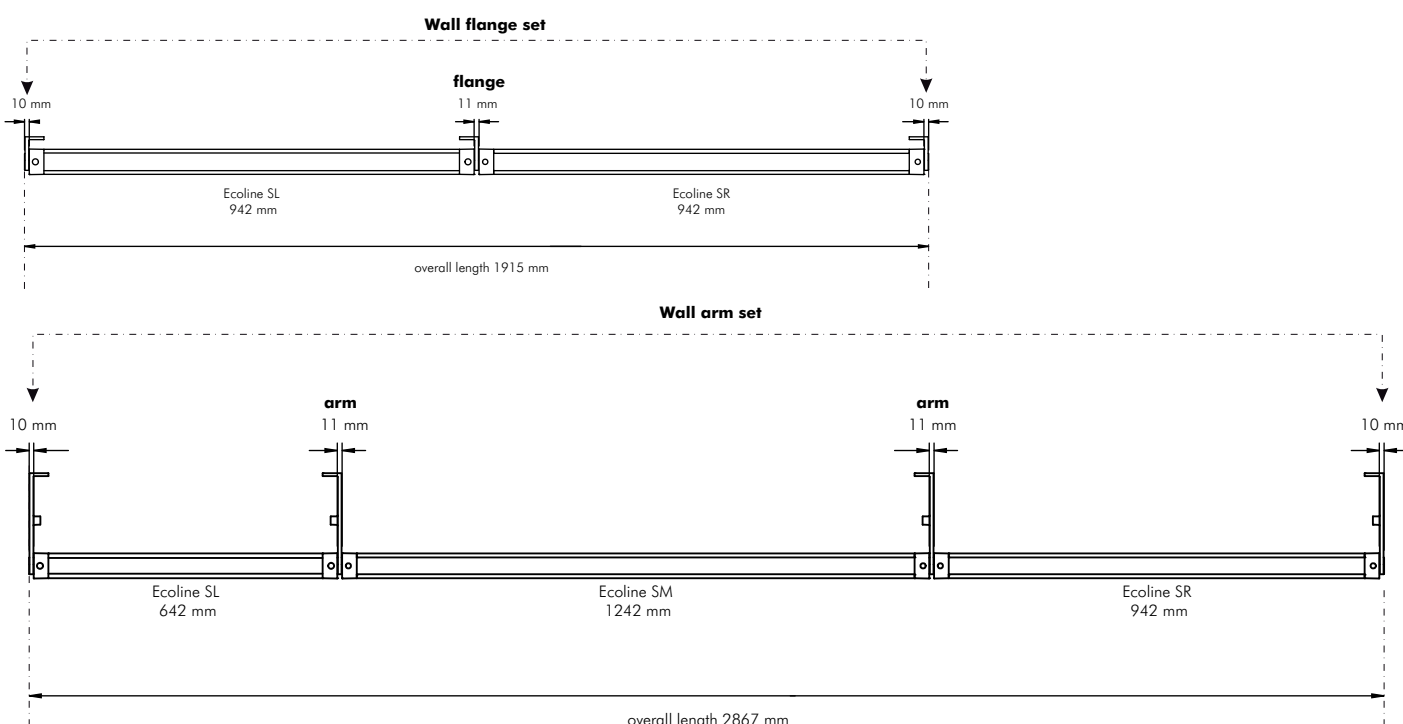

Examples

To calculate the overall length of the system, the lengths of the individual luminaire modules and the dimensions of the connection flanges or arms must be added together.

By combining luminaires of different lengths, the overall length of the system can be made to coincide with the dimensions of the surface to be illuminated.