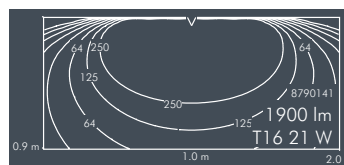

Ecoline, wall washer, L1 = 342 mm, L2 = 315 mm

Part number	Colour	Light source	Weight	Beam angle !	
				C 0 – 180	C 90 – 270
8 792 946 009	black	3 x LED 3 W warm white	1.7 kg	10°	97°
8 792 966 009	white				
8 792 956 009	silver grey				

Ecoline, L1 = 642 mm, L2 = 615 mm

Part number	Colour	Light source	Lampholder	Weight	Beam angle !	
					C 0 – 180	C 90 – 270
8 790 044 009	black	T16 14/24 W	G5	2.4 kg	82°	109°
8 790 064 009	white					
8 790 054 009	silver grey					

Ecoline, wall washer, L1 = 642 mm, L2 = 615 mm

Part number	Colour	Light source	Weight	Beam angle !	
				C 0 – 180	C 90 – 270
8 792 046 009	black	6 x LED 3 W warm white	2.3 kg	10°	97°
8 792 066 009	white				
8 792 056 009	silver grey				

Ecoline, L1 = 942 mm, L2 = 915 mm

Part number	Colour	Light source	Lampholder	Weight	Beam angle !	
					C 0 – 180	C 90 – 270
8 790 141 009	black	T16 21/39 W	G5	3.0 kg	82°	109°
8 790 161 009	white					
8 790 151 009	silver grey					