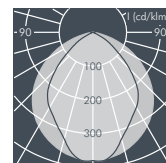

Ecoline, wall washer, L1 = 342 mm, L2 = 315 mm

Part number	Colour	Light source	Weight	Beam angle !	
				C 0 – 180	C 90 – 270
8 792 946 009	black	3 x LED 3 W warm white	1.7 kg	10°	97°
8 792 966 009	white				
8 792 956 009	silver grey				

Ecoline, L1 = 642 mm, L2 = 615 mm

Part number	Colour	Light source	Lampholder	Weight	Beam angle !	
					C 0 – 180	C 90 – 270
8 790 044 009	black	T16 14/24 W	G5	2.4 kg	82°	109°
8 790 064 009	white					
8 790 054 009	silver grey					