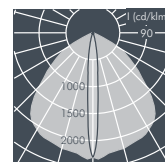

Ecoline with wall arm, wall washer, L1 = 942 mm, L2 = 915 mm

Part number	Colour	Light source	Weight	Beam angle !	
				C 0 - 180	C 90 - 270
8 793 146 009	black	9 x LED 3 W warm white	3.6 kg	10°	97°
8 793 166 009	white				
8 793 156 009	silver grey