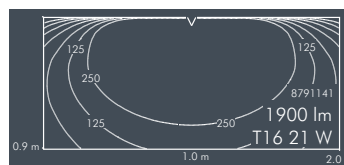

Ecoline with wall arm, L1 = 942 mm, L2 = 915 mm

Part number	Colour	Light source	Lampholder	Weight	Beam angle !	
					C 0 - 180	C 90 - 270
8 791 141 009	black	T16 21/39 W	G5	3.5 kg	82°	109°
8 791 161 009	white					
8 791 151 009	silver grey