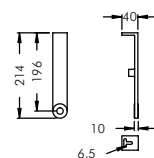

Mounting components for Ecoline S Modular System

Part number	Colour	Description
127 0 302 940	black	Connection arm,
127 0 302 960	white	for connection of 2 luminaires, c/w cable for through
127 0 302 950	silver grey	wiring, length 196 mm