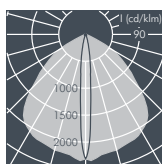

Ecoline SR, right, wall washer, L1 = 1242 mm

Part number	Colour	Light source	Weight	Beam angle !	
				C 0 – 180	C 90 – 270
8 799 246 009	black	12 x LED 3 W warm white	3.4 kg	10°	97°
8 799 266 009	white				
8 799 256 009	silver grey