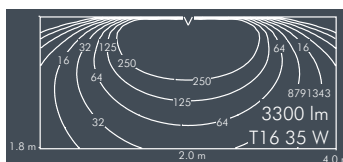

Ecoline, L1 = 642 mm, L2 = 615 mm

Part number	Colour	Light source	Lampholder	Weight	Beam angle !	
					C 0 – 180	C 90 – 270
8 790 044 009	black	T16 14/24 W	G5	2.4 kg	82°	109°
8 790 064 009	white					
8 790 054 009	silver grey					

Ecoline, L1 = 942 mm, L2 = 915 mm

Part number	Colour	Light source	Lampholder	Weight	Beam angle !	
					C 0 – 180	C 90 – 270
8 790 141 009	black	T16 21/39 W	G5	3.0 kg	82°	109°
8 790 161 009	white					
8 790 151 009	silver grey					

Ecoline with wall arm, wall washer, L1 = 942 mm, L2 = 915 mm

Part number	Colour	Light source	Weight	Beam angle !	
				C 0 - 180	C 90 - 270
8 793 146 009	black	9 x LED 3 W warm white	3.6 kg	10°	97°
8 793 166 009	white				
8 793 156 009	silver grey				

Ecoline with wall arm, wall washer, L1 = 1242 mm, L2 = 1215 mm

Part number	Colour	Light source	Lampholder	Weight	Beam angle	!
8 793 246 009	black	12 x LED 3 W warm white		4.1 kg	10°	C 0 - 180 C 90 - 270
8 793 266 009	white					
8 793 256 009	silver grey					