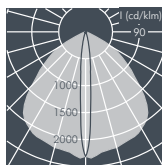

Ecoline SL, left, wall washer, L1 = 1542 mm

Part number	Colour	Light source	Weight	Beam angle	!
8 797 346 009	black	15 x LED 3 W warm white	4.0 kg	10°	C 0 – 180 C 90 – 270
8 797 366 009	white				
8 797 356 009	silver grey				

Part number	Description
8 797 . . . 109	Dimmable luminaire (DALI)