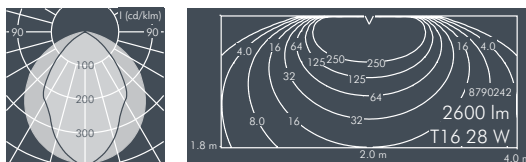

Ecoline, L1 = 1242 mm, L2 = 1215 mm						
Part number	Colour	Light source	Lampholder	Weight	Beam angle !	
8 790 242 009	black	T16 28/54 W	G5	3,5 kg	C 0 - 180	C 90 - 270
8 790 262 009	white				82°	109°
8 790 252 009	silver grey