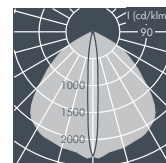

Ecoline, wall washer, L1 = 342 mm, L2 = 315 mm

Part number	Colour	Light source	Weight	Beam angle !	
				C 0 – 180	C 90 – 270
8 792 946 009	black	3 x LED 3 W warm white	1.7 kg	10°	97°
8 792 966 009	white				
8 792 956 009	silver grey				

Ecoline, L1 = 642 mm, L2 = 615 mm

Part number	Colour	Light source	Lampholder	Weight	Beam angle !	
					C 0 – 180	C 90 – 270
8 790 044 009	black	T16 14/24 W	G5	2.4 kg	82°	109°
8 790 064 009	white					
8 790 054 009	silver grey					

Ecoline, wall washer, L1 = 642 mm, L2 = 615 mm

Part number	Colour	Light source	Weight	Beam angle !	
				C 0 – 180	C 90 – 270
8 792 046 009	black	6 x LED 3 W warm white	2.3 kg	10°	97°
8 792 066 009	white				
8 792 056 009	silver grey				

Ecoline, L1 = 942 mm, L2 = 915 mm

Part number	Colour	Light source	Lampholder	Weight	Beam angle !	
					C 0 – 180	C 90 – 270
8 790 141 009	black	T16 21/39 W	G5	3.0 kg	82°	109°
8 790 161 009	white					
8 790 151 009	silver grey					