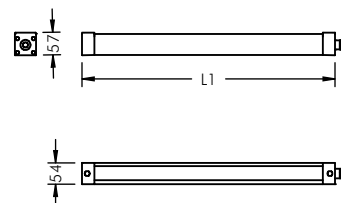

Ecoline SL Modular System (LED), left

With high performance LEDs, thermal monitoring device, wall washer light distribution, protection class I, IP65 , IK10 housing made of extruded aluminium and die cast aluminium, polyester powder coated, all exterior steel parts are stainless steel, polycarbonate cover, silicon gasket, closure by 2 stainless steel screws, with stainless steel coupling on right side, tilt range 220°, M20 cable gland, integral converter

Ecoline SL, left, wall washer, L1 = 642 mm

Part number	Colour	Light source	Weight	Beam angle	!
8 797 046 009	black	6 x LED 3 W warm white	2.3 kg	10°	C 0 – 180 C 90 – 270
8 797 066 009	white				
8 797 056 009	silver grey				

Ecoline SL, left, wall washer, L1 = 942 mm

Part number	Colour	Light source	Weight	Beam angle	!
8 797 146 009	black	9 x LED 3 W warm white	2.9 kg	10°	C 0 – 180 C 90 – 270
8 797 166 009	white				
8 797 156 009	silver grey				

Ecoline SL, left, wall washer, L1 = 1242 mm

Part number	Colour	Light source	Weight	Beam angle	!
8 797 246 009	black	12 x LED 3 W warm white	3.4 kg	10°	C 0 – 180 C 90 – 270
8 797 266 009	white				
8 797 256 009	silver grey				

Ecoline SL, left, wall washer, L1 = 1542 mm

Part number	Colour	Light source	Weight	Beam angle	!
8 797 346 009	black	15 x LED 3 W warm white	4.0 kg	10°	C 0 – 180 C 90 – 270
8 797 366 009	white				
8 797 356 009	silver grey				

Part number	Description
8 797 . . . 109	Dimmable luminaire (DALI)