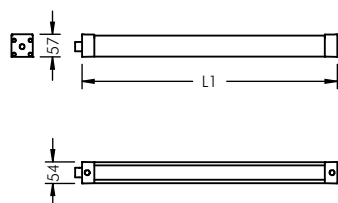

Ecoline SR Modular System (T16), right

For T16 fluorescent lamps
protection class I, IP65 $\diamond$ $\triangle$ $\triangle$, IK10
housing made of extruded aluminium and die cast aluminium, polyester powder coated, high gloss aluminium reflector, all exterior steel parts are stainless steel, polycarbonate cover, silicon gasket, closure by 2 stainless steel screws, with stainless steel coupling on left side, tilt range 220°, M20 cable gland, integral electronic ballast, supplied without lamp

Ecoline SR, right, L1 = 642 mm

Part number	Colour	Light source	Lampholder	Weight	Beam angle !	
					C 0 - 180	C 90 - 270
8 796 044 009	black	T16 14/24 W	G5	2.2 kg	82°	109°
8 796 064 009	white					
8 796 054 009	silver grey					

Ecoline SR, right, L1 = 942 mm

Part number	Colour	Light source	Lampholder	Weight	Beam angle !	
					C 0 - 180	C 90 - 270
8 796 141 009	black	T16 21/39 W	G5	2.8 kg	82°	109°
8 796 161 009	white					
8 796 151 009	silver grey					

Ecoline SR, right, L1 = 1242 mm

Part number	Colour	Light source	Lampholder	Weight	Beam angle !	
					C 0 - 180	C 90 - 270
8 796 242 009	black	T16 28/54 W	G5	3.3 kg	82°	109°
8 796 262 009	white					
8 796 252 009	silver grey					

Ecoline SR, right, L1 = 1542 mm

Part number	Colour	Light source	Lampholder	Weight	Beam angle !	
					C 0 - 180	C 90 - 270
8 796 343 009	black	T16 35/49/80 W	G5	3.9 kg	82°	109°
8 796 363 009	white					
8 796 353 009	silver grey