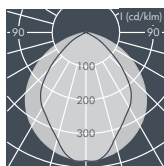

Ecoline SM, middle, L1 = 942 mm

Part number	Colour	Light source	Lampholder	Weight	Beam angle !	
					C 0 – 180	C 90 – 270
8 795 141 009	black	T16 21/39 W	G5	2.8 kg	82°	109°
8 795 161 009	white					
8 795 151 009	silver grey