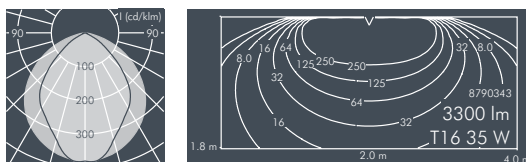

Ecoline, L1 = 942 mm, L2 = 915 mm

Part number	Colour	Light source	Lampholder	Weight	Beam angle !	
					C 0 – 180	C 90 – 270
8 790 141 009	black	T16 21/39 W	G5	3.0 kg	82°	109°
8 790 161 009	white					
8 790 151 009	silver grey					

Ecoline, wall washer, L1 = 942 mm, L2 = 915 mm

Part number	Colour	Light source	Weight	Beam angle !	
				C 0 – 180	C 90 – 270
8 792 146 009	black	9 x LED 3 W warm white	3.1 kg	10°	97°
8 792 166 009	white				
8 792 156 009	silver grey				

Ecoline, wall washer, L1 = 1242 mm, L2 = 1215 mm					
Part number	Colour	Light source	Weight	Beam angle !	
8 792 246 009	black	12 x LED 3 W warm white	3,6 kg	C 0 - 180	C 90 - 270
8 792 266 009	white			10°	97°
8 792 256 009	silver grey				

Ecoline, L1 = 1542 mm, L2 = 1515 mm						
Part number	Colour	Light source	Lampholder	Weight	Beam angle !	
8 790 343 009	black	T16 35/49/80 W	G5	4,1 kg	C 0 - 180	C 90 - 270
8 790 363 009	white				82°	109°
8 790 353 009	silver grey					