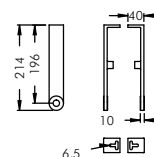

Mounting components for Ecoline S Modular System

Part number	Colour	Description
127 0 300 940	black	Wall arm set,
127 0 300 960	white	(pair) for outer luminaires,
127 0 300 950	silver grey	length 196 mm