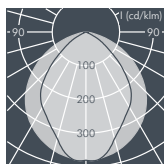

Ecoline SM Modular System (T16), middle

For T16 fluorescent lamps
protection class I, IP65 , IK10
housing made of extruded aluminium and die cast aluminium, polyester powder coated,
high gloss aluminium reflector,
all exterior steel parts are stainless steel,
polycarbonate cover, silicon gasket,
closure by 2 stainless steel screws,
with stainless steel couplings on left and right side,
tilt range 220°, M20 cable gland,
integral electronic ballast, supplied without lamp

Ecoline SM, middle, L1 = 642 mm

Part number	Colour	Light source	Lampholder	Weight	Beam angle !	
					C 0 – 180	C 90 – 270
8 795 044 009	black	T16 14/24 W	G5	2.2 kg	82°	109°
8 795 064 009	white					
8 795 054 009	silver grey