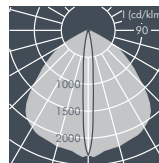

Ecoline SM, middle, wall washer, L1 = 1242 mm

Part number	Colour	Light source	Weight	Beam angle !	
8 798 246 009	black	12 x LED 3 W warm white	3.4 kg	C 0 – 180	C 90 – 270
8 798 266 009	white			10°	97°
8 798 256 009	silver grey