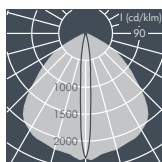

Ecoline SR, right, wall washer, L1 = 642 mm

Part number	Colour	Light source	Weight	Beam angle !	
				C 0 – 180	C 90 – 270
8 799 046 009	black	6 x LED 3 W warm white	2.3 kg	10°	97°
8 799 066 009	white				
8 799 056 009	silver grey				