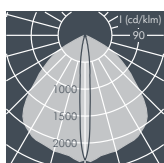

Ecoline with wall arm, wall washer, L1 = 1542 mm, L2 = 1515 mm

Part number	Colour	Light source	Lampholder	Weight	Beam angle	!
8 793 346 009	black	15 x LED 3 W warm white		4.7 kg	10°	C 0 - 180 C 90 - 270
8 793 366 009	white					
8 793 356 009	silver grey					

Ecoline with wall arm, wall washer

Part number	Description
8 793 . . . 109	Dimmable luminaire (DALI)