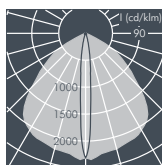

Ecoline SL Modular System (LED), left

With high performance LEDs, thermal monitoring device, wall washer light distribution, protection class I, IP65 , IK10 housing made of extruded aluminium and die cast aluminium, polyester powder coated, all exterior steel parts are stainless steel, polycarbonate cover, silicon gasket, closure by 2 stainless steel screws, with stainless steel coupling on right side, tilt range 220°, M20 cable gland, integral converter

Ecoline SL, left, wall washer, L1 = 642 mm

Part number	Colour	Light source	Weight	Beam angle	!
8 797 046 009	black	6 x LED 3 W warm white	2.3 kg	10°	C 0 – 180 C 90 – 270
8 797 066 009	white				
8 797 056 009	silver grey