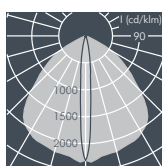

Ecoline SR, right, wall washer, L1 = 642 mm

Part number	Colour	Light source	Weight	Beam angle !	
				C 0 – 180	C 90 – 270
8 799 046 009	black	6 x LED 3 W warm white	2.3 kg	10°	97°
8 799 066 009	white				
8 799 056 009	silver grey				