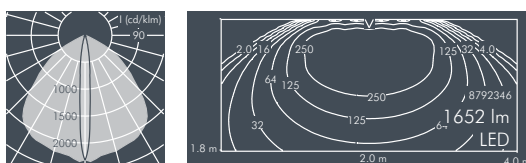

Ecoline, L1 = 942 mm, L2 = 915 mm

Part number	Colour	Light source	Lampholder	Weight	Beam angle !	
					C 0 – 180	C 90 – 270
8 790 141 009	black	T16 21/39 W	G5	3.0 kg	82°	109°
8 790 161 009	white					
8 790 151 009	silver grey					

Ecoline, wall washer, L1 = 942 mm, L2 = 915 mm

Part number	Colour	Light source	Weight	Beam angle !	
				C 0 – 180	C 90 – 270
8 792 146 009	black	9 x LED 3 W warm white	3.1 kg	10°	97°
8 792 166 009	white				
8 792 156 009	silver grey				

Ecoline, wall washer, L1 = 1242 mm, L2 = 1215 mm					
Part number	Colour	Light source	Weight	Beam angle !	
8 792 246 009	black	12 x LED 3 W warm white	3,6 kg	C 0 - 180	C 90 - 270
8 792 266 009	white			10°	97°
8 792 256 009	silver grey				

Ecoline, L1 = 1542 mm, L2 = 1515 mm						
Part number	Colour	Light source	Lampholder	Weight	Beam angle !	
8 790 343 009	black	T16 35/49/80 W	G5	4,1 kg	C 0 - 180	C 90 - 270
8 790 363 009	white				82°	109°
8 790 353 009	silver grey					