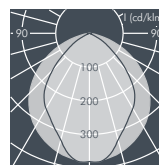

Ecoline SL, left, L1 = 1542 mm

Part number	Colour	Light source	Lampholder	Weight	Beam angle	!
8 794 343 009	black	T16 35/49/80 W	G5	3.9 kg	82°	C 0 – 180 C 90 – 270 109°
8 794 363 009	white					
8 794 353 009	silver grey