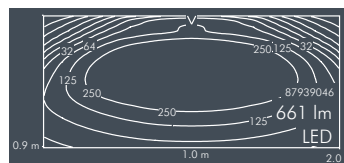

Ecoline with wall arm, wall washer, L1 = 642 mm, L2 = 615 mm

Part number	Colour	Light source	Weight	Beam angle !	
				C 0 - 180	C 90 - 270
8 793 046 009	black	6 x LED 3 W warm white	2.8 kg	10°	97°
8 793 066 009	white				
8 793 056 009	silver grey