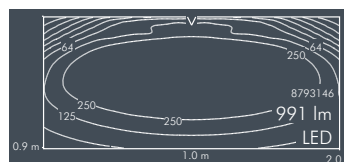

Ecoline with wall arm, wall washer, L1 = 942 mm, L2 = 915 mm

Part number	Colour	Light source	Weight	Beam angle !	
				C 0 - 180	C 90 - 270
8 793 146 009	black	9 x LED 3 W warm white	3.6 kg	10°	97°
8 793 166 009	white				
8 793 156 009	silver grey