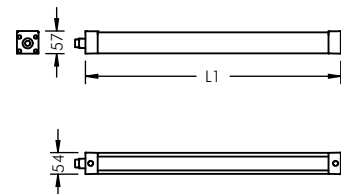

Ecoline SM Modular System (T16), middle

For T16 fluorescent lamps
protection class I, IP65 , IK10
housing made of extruded aluminium and die cast aluminium, polyester powder coated,
high gloss aluminium reflector,
all exterior steel parts are stainless steel,
polycarbonate cover, silicon gasket,
closure by 2 stainless steel screws,
with stainless steel couplings on left and right side,
tilt range 220°, M20 cable gland,
integral electronic ballast, supplied without lamp

Ecoline SM, middle, L1 = 642 mm

Part number	Colour	Light source	Lampholder	Weight	Beam angle !	
					C 0 – 180	C 90 – 270
8 795 044 009	black	T16 14/24 W	G5	2.2 kg	82°	109°
8 795 064 009	white					
8 795 054 009	silver grey