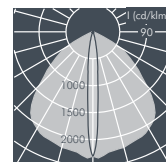

Ecoline, wall washer, L1 = 342 mm, L2 = 315 mm

Part number	Colour	Light source	Weight	Beam angle !	
				C 0 – 180	C 90 – 270
8 792 946 009	black	3 x LED 3 W warm white	1.7 kg	10°	97°
8 792 966 009	white				
8 792 956 009	silver grey				

Ecoline, L1 = 642 mm, L2 = 615 mm

Part number	Colour	Light source	Lampholder	Weight	Beam angle !	
					C 0 – 180	C 90 – 270
8 790 044 009	black	T16 14/24 W	G5	2.4 kg	82°	109°
8 790 064 009	white					
8 790 054 009	silver grey					

Ecoline, wall washer, L1 = 642 mm, L2 = 615 mm

Part number	Colour	Light source	Weight	Beam angle !	
				C 0 – 180	C 90 – 270
8 792 046 009	black	6 x LED 3 W warm white	2.3 kg	10°	97°
8 792 066 009	white				
8 792 056 009	silver grey				