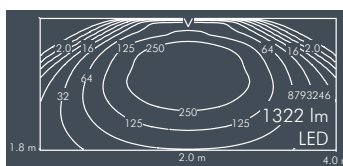

Ecoline with wall arm, wall washer, L1 = 1242 mm, L2 = 1215 mm

Part number	Colour	Light source	Lampholder	Weight	Beam angle	!
8 793 246 009	black	12 x LED 3 W warm white		4.1 kg	10°	C 0 - 180 C 90 - 270
8 793 266 009	white					
8 793 256 009	silver grey