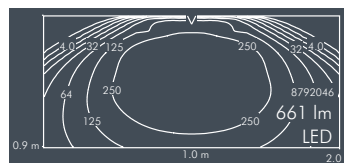

Ecoline, wall washer, L1 = 342 mm, L2 = 315 mm

Part number	Colour	Light source	Weight	Beam angle !	
				C 0 – 180	C 90 – 270
8 792 946 009	black	3 x LED 3 W warm white	1.7 kg	10°	97°
8 792 966 009	white				
8 792 956 009	silver grey				

Ecoline, L1 = 642 mm, L2 = 615 mm

Part number	Colour	Light source	Lampholder	Weight	Beam angle !	
					C 0 – 180	C 90 – 270
8 790 044 009	black	T16 14/24 W	G5	2.4 kg	82°	109°
8 790 064 009	white					
8 790 054 009	silver grey					

Ecoline, wall washer, L1 = 642 mm, L2 = 615 mm

Part number	Colour	Light source	Weight	Beam angle !	
				C 0 – 180	C 90 – 270
8 792 046 009	black	6 x LED 3 W warm white	2.3 kg	10°	97°
8 792 066 009	white				
8 792 056 009	silver grey				

Ecoline, L1 = 942 mm, L2 = 915 mm

Part number	Colour	Light source	Lampholder	Weight	Beam angle !	
					C 0 – 180	C 90 – 270
8 790 141 009	black	T16 21/39 W	G5	3.0 kg	82°	109°
8 790 161 009	white					
8 790 151 009	silver grey					