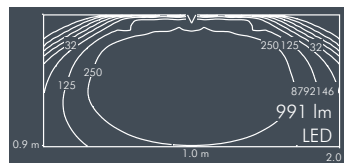

Ecoline, wall washer, L1 = 942 mm, L2 = 915 mm

Part number	Colour	Light source	Weight	Beam angle !	
				C 0 – 180	C 90 – 270
8 792 146 009	black	9 x LED 3 W warm white	3.1 kg	10°	97°
8 792 166 009	white				
8 792 156 009	silver grey