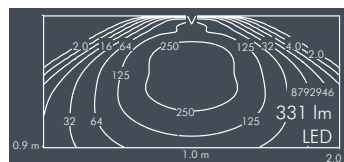

Design: Roy Fleetwood

The versions with LEDs have a wall washer light distribution, i.e. wide beam horizontally but narrow beam in the vertical plane.

Ecoline

For T16 fluorescent lamps with high gloss aluminium reflector or with high performance LEDs, with thermal monitoring device, wall washer light distribution, protection class I, IP65 , IK10 housing made of extruded aluminium and die cast aluminium, polyester powder coated, all exterior steel parts are stainless steel, polycarbonate cover, silicon gasket, closure by 2 stainless steel screws, mounting flanges: 2 drilled holes Ø 6.5 mm, spacing L2, tilt range 220°, M20 cable gland, integral control gear or converter

Ecoline, wall washer, L1 = 342 mm, L2 = 315 mm

Part number	Colour	Light source	Weight	Beam angle !	
				C 0 – 180	C 90 – 270
8 792 946 009	black	3 x LED 3 W warm white	1.7 kg	10°	97°
8 792 966 009	white				
8 792 956 009	silver grey				

Ecoline, L1 = 642 mm, L2 = 615 mm

Part number	Colour	Light source	Lampholder	Weight	Beam angle !	
					C 0 – 180	C 90 – 270
8 790 044 009	black	T16 14/24 W	G5	2.4 kg	82°	109°
8 790 064 009	white					
8 790 054 009	silver grey					

Ecoline, wall washer, L1 = 642 mm, L2 = 615 mm

Part number	Colour	Light source	Weight	Beam angle !	
				C 0 – 180	C 90 – 270
8 792 046 009	black	6 x LED 3 W warm white	2.3 kg	10°	97°
8 792 066 009	white				
8 792 056 009	silver grey				