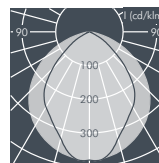

Ecoline SL, left, L1 = 1242 mm

Part number	Colour	Light source	Lampholder	Weight	Beam angle	!
8 794 242 009	black	T16 28/54 W	G5	3.3 kg	82°	C 0 – 180 C 90 – 270 109°
8 794 262 009	white					
8 794 252 009	silver grey