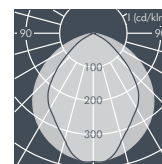

Ecoline SR, right, L1 = 1542 mm

Part number	Colour	Light source	Lampholder	Weight	Beam angle !	
					C 0 - 180	C 90 - 270
8 796 343 009	black	T16 35/49/80 W	G5	3.9 kg	82°	109°
8 796 363 009	white					
8 796 353 009	silver grey