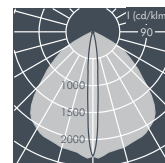

Ecoline with wall arm, wall washer, L1 = 642 mm, L2 = 615 mm

Part number	Colour	Light source	Weight	Beam angle !	
				C 0 - 180	C 90 - 270
8 793 046 009	black	6 x LED 3 W warm white	2.8 kg	10°	97°
8 793 066 009	white				
8 793 056 009	silver grey