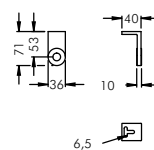

Mounting components for Ecoline S Modular System

Part number	Colour	Description
127 0 301 940	black	Connection flange,
127 0 301 960	white	for connection of 2 luminaires,
127 0 301 950	silver grey	c/w cable for through wiring