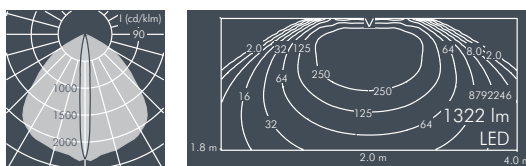

Ecoline, L1 = 642 mm, L2 = 615 mm

Part number	Colour	Light source	Lampholder	Weight	Beam angle !	
					C 0 – 180	C 90 – 270
8 790 044 009	black	T16 14/24 W	G5	2.4 kg	82°	109°
8 790 064 009	white					
8 790 054 009	silver grey					

Ecoline, L1 = 942 mm, L2 = 915 mm

Part number	Colour	Light source	Lampholder	Weight	Beam angle !	
					C 0 – 180	C 90 – 270
8 790 141 009	black	T16 21/39 W	G5	3.0 kg	82°	109°
8 790 161 009	white					
8 790 151 009	silver grey					

Ecoline, wall washer, L1 = 942 mm, L2 = 915 mm

Part number	Colour	Light source	Weight	Beam angle !	
				C 0 – 180	C 90 – 270
8 792 146 009	black	9 x LED 3 W warm white	3.1 kg	10°	97°
8 792 166 009	white				
8 792 156 009	silver grey				

Ecoline, wall washer, L1 = 1242 mm, L2 = 1215 mm					
Part number	Colour	Light source	Weight	Beam angle !	
8 792 246 009	black	12 x LED 3 W warm white	3,6 kg	C 0 - 180	C 90 - 270
8 792 266 009	white			10°	97°
8 792 256 009	silver grey				