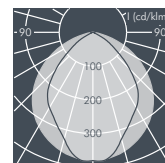

Ecoline with wall arm, L1 = 642 mm, L2 = 615 mm

Part number	Colour	Light source	Lampholder	Weight	Beam angle !	
					C 0 - 180	C 90 - 270
8 791 044 009	black	T16 14/24 W	G5	2.9 kg	82°	109°
8 791 064 009	white					
8 791 054 009	silver grey