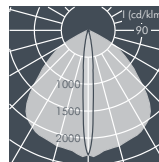

Ecoline SM, middle, wall washer, L1 = 642 mm

Part number	Colour	Light source	Weight	Beam angle !	
8 798 046 009	black	6 x LED 3 W warm white	2.3 kg	C 0 – 180	C 90 – 270
8 798 066 009	white			10°	97°
8 798 056 009	silver grey				