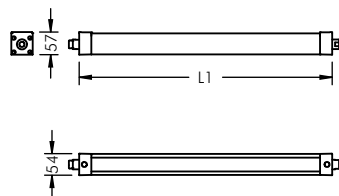

Ecoline SM Modular System (LED), middle

With high performance LEDs, thermal monitoring device, wall washer light distribution, protection class I, IP65 ⚡⚠⚠, IK10 housing made of extruded aluminium and die cast aluminium, polyester powder coated, all exterior steel parts are stainless steel, polycarbonate cover, silicon gasket, closure by 2 stainless steel screws, with stainless steel couplings on left and right side, tilt range 220°, M20 cable gland, integral converter

Ecoline SM, middle, wall washer, L1 = 642 mm

Part number	Colour	Light source	Weight	Beam angle !	
8 798 046 009	black	6 x LED 3 W warm white	2.3 kg	C 0 – 180	C 90 – 270
8 798 066 009	white			10°	97°
8 798 056 009	silver grey				

Ecoline SM, middle, wall washer, L1 = 942 mm

Part number	Colour	Light source	Weight	Beam angle !	
8 798 146 009	black	9 x LED 3 W warm white	2.9 kg	C 0 – 180	C 90 – 270
8 798 166 009	white			10°	97°
8 798 156 009	silver grey				

Ecoline SM, middle, wall washer, L1 = 1242 mm

Part number	Colour	Light source	Weight	Beam angle !	
8 798 246 009	black	12 x LED 3 W warm white	3.4 kg	C 0 – 180	C 90 – 270
8 798 266 009	white			10°	97°
8 798 256 009	silver grey				

Ecoline SM, middle, wall washer, L1 = 1542 mm

Part number	Colour	Light source	Weight	Beam angle !	
8 798 346 009	black	15 x LED 3 W warm white	4.0 kg	C 0 – 180	C 90 – 270
8 798 366 009	white			10°	97°
8 798 356 009	silver grey				

Part number	Description
8 798 . . . 109	Dimmable luminaire (DALI)