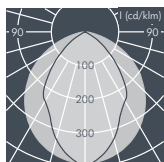

Ecoline with wall arm, L1 = 1242 mm, L2 = 1215 mm

Part number	Colour	Light source	Lampholder	Weight	Beam angle	!
8 791 242 009	black	T16 28/54 W	G5	4.0 kg	82°	C 0 - 180 C 90 - 270
8 791 262 009	white					
8 791 252 009	silver grey