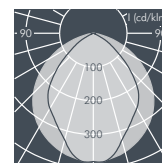

Ecoline SR, right, L1 = 942 mm

Part number	Colour	Light source	Lampholder	Weight	Beam angle !	
					C 0 - 180	C 90 - 270
8 796 141 009	black	T16 21/39 W	G5	2.8 kg	82°	109°
8 796 161 009	white					
8 796 151 009	silver grey