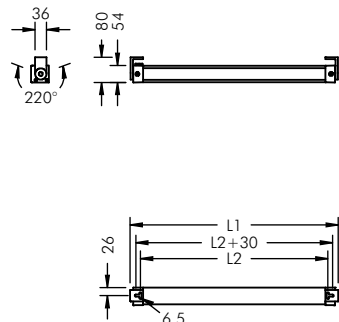

Ecoline

For T16 fluorescent lamps with high gloss aluminium reflector or with high performance LEDs, with thermal monitoring device, wall washer light distribution, protection class I, IP65 , IK10 housing made of extruded aluminium and die cast aluminium, polyester powder coated, all exterior steel parts are stainless steel, polycarbonate cover, silicon gasket, closure by 2 stainless steel screws, mounting flanges: 2 drilled holes Ø 6.5 mm, spacing L2, tilt range 220°, M20 cable gland, integral control gear or converter

Ecoline, wall washer, L1 = 342 mm, L2 = 315 mm

Part number	Colour	Light source	Weight	Beam angle !	
				C 0 – 180	C 90 – 270
8 792 946 009	black	3 x LED 3 W warm white	1.7 kg	10°	97°
8 792 966 009	white				
8 792 956 009	silver grey