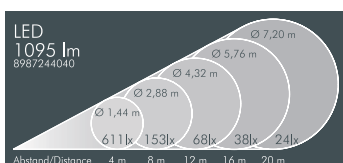

#### Nightspot B Gobo pole luminaire, 63 mm focal length

Part number*	Colour	Light source	Luminous flux	Beam angle
<b>8 987 244 059</b>	black	1 x LED module 47 W	1000 lm	30°
<b>8 987 264 059</b>	white	cool white (6500 K)		
<b>8 987 254 059</b>	silver grey			

#### Nightspot B RGBW Gobo pole luminaire, 63 mm focal length

Part number	Colour	Light source	Luminous flux	Beam angle
<b>8 987 249 059</b>	black	1 x LED module RGBW	max.	30°
<b>8 987 269 059</b>	white	W = 6000 K	525 lm	
<b>8 987 259 059</b>	silver grey	(max. 38 W)		

#### Nightspot B RGBW Gobo pole luminaire, 85 mm focal length

Part number	Colour	Light source	Luminous flux	Beam angle
<b>8 987 249 049</b>	black	1 x LED module RGBW	max.	20°
<b>8 987 269 049</b>	white	W = 6000 K	575 lm	
<b>8 987 259 049</b>	silver grey	(max. 38 W)		

#### Nightspot B RGBW Gobo pole luminaire, 150 mm focal length

Part number	Colour	Light source	Luminous flux	Beam angle
<b>8 987 249 019</b>	black	1 x LED module RGBW	max.	12°
<b>8 987 269 019</b>	white	W = 6000 K	476 lm	
<b>8 987 259 019</b>	silver grey	(max. 38 W)		