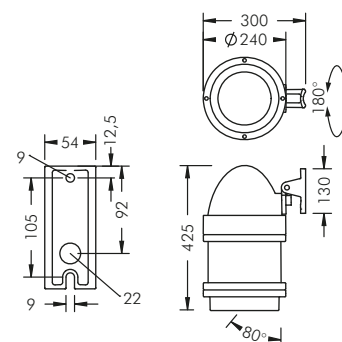

**RGBW:** With 1 x RGBW high performance LED module, protection class I, IP67 , IK08  
external DMX-controller required, connection with hybrid cable 230 V/DMX, RDM compatible integral driver (AC/DC)

windage area AW 0.085 m<sup>2</sup>,  
corrosion-resistant die cast aluminium housing AlSi12 and aluminium profile, polyester powder coated, focusable lens, carrier for gobos and colour filters, all exterior steel parts are stainless steel, tempered safety glass, silicon gasket, closure with 4 stainless steel screws, for pole diameter Ø 60–100 mm, rotatable, powder coated aluminium mounting base: 2 drilled holes Ø 9 mm, spacing 105 mm, 1 centre hole Ø 22 mm, tilt range 80°, swivel range 180°, M20 cable gland

#### Nightspot B Gobo pole luminaire, 63 mm focal length

Part number*	Colour	Light source	Luminous flux	Beam angle
<b>8 987 244 059</b>	black	1 x LED module 47 W	1000 lm	30°
<b>8 987 264 059</b>	white	cool white (6500 K)		
<b>8 987 254 059</b>	silver grey			

#### Nightspot B Gobo pole luminaire, 85 mm focal length

Part number*	Colour	Light source	Luminous flux	Beam angle
<b>8 987 244 049</b>	black	1 x LED module 47 W	1095 lm	20°
<b>8 987 264 049</b>	white	cool white (6500 K)		
<b>8 987 254 049</b>	silver grey			

#### Nightspot B Gobo pole luminaire, 150 mm focal length

Part number*	Colour	Light source	Luminous flux	Beam angle
<b>8 987 244 019</b>	black	1 x LED module 47 W	907 lm	12°
<b>8 987 264 019</b>	white	cool white (6500 K)		
<b>8 987 254 019</b>	silver grey			