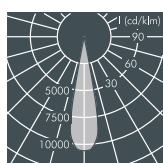

**RGBW:** With 1 x RGBW high performance LED module, protection class I, IP67 , IK08  
external DMX-controller required, connection with hybrid cable 230 V/DMX, RDM compatible integral driver (AC/DC)

windage area AW 0.085 m<sup>2</sup>,  
corrosion-resistant die cast aluminium housing AlSi12 and aluminium profile, polyester powder coated, focusable lens, carrier for gobos and colour filters, all exterior steel parts are stainless steel, tempered safety glass, silicon gasket, closure with 4 stainless steel screws, for pole diameter Ø 60–100 mm, rotatable, powder coated aluminium mounting base: 2 drilled holes Ø 9 mm, spacing 105 mm, 1 centre hole Ø 22 mm, tilt range 80°, swivel range 180°, M20 cable gland

#### Nightspot B Gobo pole luminaire, 63 mm focal length

Part number*	Colour	Light source	Luminous flux	Beam angle
<b>8 987 244 059</b>	black	1 x LED module 47 W	1000 lm	30°
<b>8 987 264 059</b>	white	cool white (6500 K)		
<b>8 987 254 059</b>	silver grey			

#### Nightspot B Gobo pole luminaire, 85 mm focal length

Part number*	Colour	Light source	Luminous flux	Beam angle
<b>8 987 244 049</b>	black	1 x LED module 47 W	1095 lm	20°
<b>8 987 264 049</b>	white	cool white (6500 K)		
<b>8 987 254 049</b>	silver grey			

#### Nightspot B RGBW Gobo pole luminaire, 150 mm focal length

Part number	Colour	Light source	Luminous flux	Beam angle
<b>8 987 249 019</b>	black	1 x LED module RGBW	max.	12°
<b>8 987 269 019</b>	white	W = 6000 K	476 lm	
<b>8 987 259 019</b>	silver grey	(max. 38 W)		