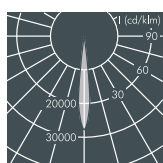

**RGBW:** With 1 x RGBW high performance LED module, protection class I, IP67 , IK08  
external DMX-controller required, connection with hybrid cable 230 V/DMX, RDM compatible integral driver (AC/DC)

windage area AW 0.085 m<sup>2</sup>,  
corrosion-resistant die cast aluminium housing AlSi12 and aluminium profile, polyester powder coated, focusable lens, carrier for gobos and colour filters, all exterior steel parts are stainless steel, tempered safety glass, silicon gasket, closure with 4 stainless steel screws, for pole diameter Ø 60–100 mm, rotatable, powder coated aluminium mounting base: 2 drilled holes Ø 9 mm, spacing 105 mm, 1 centre hole Ø 22 mm, tilt range 80°, swivel range 180°, M20 cable gland

#### Nightspot B Gobo pole luminaire, 63 mm focal length

Part number*	Colour	Light source	Luminous flux	Beam angle
<b>8 987 244 059</b>	black	1 x LED module 47 W	1000 lm	30°
<b>8 987 264 059</b>	white	cool white (6500 K)		
<b>8 987 254 059</b>	silver grey			

#### Nightspot B Gobo pole luminaire, 85 mm focal length

Part number*	Colour	Light source	Luminous flux	Beam angle
<b>8 987 244 049</b>	black	1 x LED module 47 W	1095 lm	20°
<b>8 987 264 049</b>	white	cool white (6500 K)		
<b>8 987 254 049</b>	silver grey			

#### Nightspot B Gobo pole luminaire, 150 mm focal length

Part number*	Colour	Light source	Luminous flux	Beam angle
<b>8 987 244 019</b>	black	1 x LED module 47 W	907 lm	12°
<b>8 987 264 019</b>	white	cool white (6500 K)		
<b>8 987 254 019</b>	silver grey			