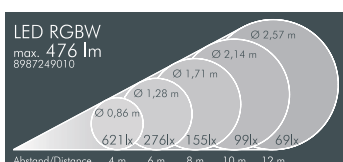

#### Nightspot B Gobo pole luminaire, 150 mm focal length

Part number*	Colour	Light source	Luminous flux	Beam angle
<b>8 987 244 019</b>	black	1 x LED module 47 W	907 lm	12°
<b>8 987 264 019</b>	white	cool white (6500 K)		
<b>8 987 254 019</b>	silver grey			

\*Luminaires available in 2700 K or 3000 K on request

#### Nightspot B RGBW Gobo pole luminaire, 63 mm focal length

Part number	Colour	Light source	Luminous flux	Beam angle
<b>8 987 249 059</b>	black	1 x LED module RGBW	max.	30°
<b>8 987 269 059</b>	white	W = 6000 K	525 lm	
<b>8 987 259 059</b>	silver grey	(max. 38 W)		

#### Nightspot B RGBW Gobo pole luminaire, 85 mm focal length

Part number	Colour	Light source	Luminous flux	Beam angle
<b>8 987 249 049</b>	black	1 x LED module RGBW	max.	20°
<b>8 987 269 049</b>	white	W = 6000 K	575 lm	
<b>8 987 259 049</b>	silver grey	(max. 38 W)		