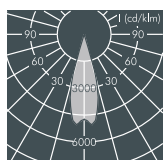

**RGBW:** With 1 x RGBW high performance LED module, protection class I, IP67 , IK08  
external DMX-controller required, connection with hybrid cable 230 V/DMX, RDM compatible integral driver (AC/DC)

windage area AW 0.085 m<sup>2</sup>,  
corrosion-resistant die cast aluminium housing AlSi12 and aluminium profile, polyester powder coated, focusable lens, carrier for gobos and colour filters, all exterior steel parts are stainless steel, tempered safety glass, silicon gasket, closure with 4 stainless steel screws, for pole diameter Ø 60–100 mm, rotatable, powder coated aluminium mounting base: 2 drilled holes Ø 9 mm, spacing 105 mm, 1 centre hole Ø 22 mm, tilt range 80°, swivel range 180°, M20 cable gland

#### Nightspot B Gobo pole luminaire, 63 mm focal length

Part number*	Colour	Light source	Luminous flux	Beam angle
<b>8 987 244 059</b>	black	1 x LED module 47 W	1000 lm	30°
<b>8 987 264 059</b>	white	cool white (6500 K)		
<b>8 987 254 059</b>	silver grey			

#### Nightspot B Gobo pole luminaire, 85 mm focal length

Part number*	Colour	Light source	Luminous flux	Beam angle
<b>8 987 244 049</b>	black	1 x LED module 47 W	1095 lm	20°
<b>8 987 264 049</b>	white	cool white (6500 K)		
<b>8 987 254 049</b>	silver grey			

#### Nightspot B Gobo pole luminaire, 150 mm focal length

Part number*	Colour	Light source	Luminous flux	Beam angle
<b>8 987 244 019</b>	black	1 x LED module 47 W	907 lm	12°
<b>8 987 264 019</b>	white	cool white (6500 K)		
<b>8 987 254 019</b>	silver grey			