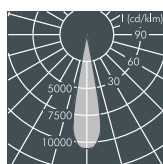

#### Nightspot B Gobo pole luminaire, 63 mm focal length

Part number*	Colour	Light source	Luminous flux	Beam angle
<b>8 987 244 059</b>	black	1 x LED module 47 W	1000 lm	30°
<b>8 987 264 059</b>	white	cool white (6500 K)		
<b>8 987 254 059</b>	silver grey			

#### Nightspot B Gobo pole luminaire, 85 mm focal length

Part number*	Colour	Light source	Luminous flux	Beam angle
<b>8 987 244 049</b>	black	1 x LED module 47 W	1095 lm	20°
<b>8 987 264 049</b>	white	cool white (6500 K)		
<b>8 987 254 049</b>	silver grey			

#### Nightspot B Gobo pole luminaire, 150 mm focal length

Part number*	Colour	Light source	Luminous flux	Beam angle
<b>8 987 244 019</b>	black	1 x LED module 47 W	907 lm	12°
<b>8 987 264 019</b>	white	cool white (6500 K)		
<b>8 987 254 019</b>	silver grey			

#### Nightspot B RGBW Gobo pole luminaire, 63 mm focal length

Part number	Colour	Light source	Luminous flux	Beam angle
<b>8 987 249 059</b>	black	1 x LED module RGBW	max.	30°
<b>8 987 269 059</b>	white	W = 6000 K	525 lm	
<b>8 987 259 059</b>	silver grey	(max. 38 W)		