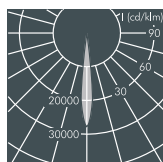

#### Nightspot B Gobo pole luminaire, 150 mm focal length

Part number*	Colour	Light source	Luminous flux	Beam angle
<b>8 987 244 019</b>	black	1 x LED module 47 W	907 lm	12°
<b>8 987 264 019</b>	white	cool white (6500 K)		
<b>8 987 254 019</b>	silver grey			

#### Nightspot B RGBW Gobo pole luminaire, 63 mm focal length

Part number	Colour	Light source	Luminous flux	Beam angle
<b>8 987 249 059</b>	black	1 x LED module RGBW	max.	30°
<b>8 987 269 059</b>	white	W = 6000 K	525 lm	
<b>8 987 259 059</b>	silver grey	(max. 38 W)		

#### Nightspot B RGBW Gobo pole luminaire, 85 mm focal length

Part number	Colour	Light source	Luminous flux	Beam angle
<b>8 987 249 049</b>	black	1 x LED module RGBW	max.	20°
<b>8 987 269 049</b>	white	W = 6000 K	575 lm	
<b>8 987 259 049</b>	silver grey	(max. 38 W)		