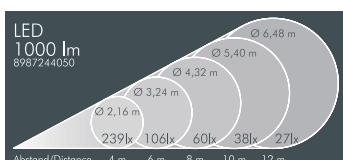

**RGBW:** With 1 x RGBW high performance LED module, protection class I, IP67 , IK08  
external DMX-controller required, connection with hybrid cable 230 V/DMX, RDM compatible integral driver (AC/DC)

windage area AW 0.085 m<sup>2</sup>,  
corrosion-resistant die cast aluminium housing AlSi12 and aluminium profile, polyester powder coated, focusable lens, carrier for gobos and colour filters, all exterior steel parts are stainless steel, tempered safety glass, silicon gasket, closure with 4 stainless steel screws, for pole diameter Ø 60–100 mm, rotatable, powder coated aluminium mounting base: 2 drilled holes Ø 9 mm, spacing 105 mm, 1 centre hole Ø 22 mm, tilt range 80°, swivel range 180°, M20 cable gland

#### Nightspot B Gobo pole luminaire, 63 mm focal length

Part number*	Colour	Light source	Luminous flux	Beam angle
<b>8 987 244 059</b>	black	1 x LED module 47 W	1000 lm	30°
<b>8 987 264 059</b>	white	cool white (6500 K)		
<b>8 987 254 059</b>	silver grey			

#### Nightspot B RGBW Gobo pole luminaire, 85 mm focal length

Part number	Colour	Light source	Luminous flux	Beam angle
<b>8 987 249 049</b>	black	1 x LED module RGBW	max.	20°
<b>8 987 269 049</b>	white	W = 6000 K	575 lm	
<b>8 987 259 049</b>	silver grey	(max. 38 W)		

#### Nightspot B RGBW Gobo pole luminaire, 150 mm focal length

Part number	Colour	Light source	Luminous flux	Beam angle
<b>8 987 249 019</b>	black	1 x LED module RGBW	max.	12°
<b>8 987 269 019</b>	white	W = 6000 K	476 lm	
<b>8 987 259 019</b>	silver grey	(max. 38 W)		