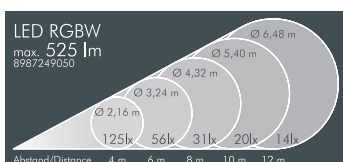

#### Nightspot B Gobo pole luminaire, 63 mm focal length

Part number*	Colour	Light source	Luminous flux	Beam angle
<b>8 987 244 059</b>	black	1 x LED module 47 W	1000 lm	30°
<b>8 987 264 059</b>	white	cool white (6500 K)		
<b>8 987 254 059</b>	silver grey			

#### Nightspot B Gobo pole luminaire, 85 mm focal length

Part number*	Colour	Light source	Luminous flux	Beam angle
<b>8 987 244 049</b>	black	1 x LED module 47 W	1095 lm	20°
<b>8 987 264 049</b>	white	cool white (6500 K)		
<b>8 987 254 049</b>	silver grey			

#### Nightspot B Gobo pole luminaire, 150 mm focal length

Part number*	Colour	Light source	Luminous flux	Beam angle
<b>8 987 244 019</b>	black	1 x LED module 47 W	907 lm	12°
<b>8 987 264 019</b>	white	cool white (6500 K)		
<b>8 987 254 019</b>	silver grey			

#### Nightspot B RGBW Gobo pole luminaire, 63 mm focal length

Part number	Colour	Light source	Luminous flux	Beam angle
<b>8 987 249 059</b>	black	1 x LED module RGBW	max.	30°
<b>8 987 269 059</b>	white	W = 6000 K	525 lm	
<b>8 987 259 059</b>	silver grey	(max. 38 W)		