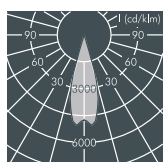

#### Nightspot B Gobo pole luminaire, 63 mm focal length

Part number*	Colour	Light source	Luminous flux	Beam angle
<b>8 987 244 059</b>	black	1 x LED module 47 W	1000 lm	30°
<b>8 987 264 059</b>	white	cool white (6500 K)		
<b>8 987 254 059</b>	silver grey			

#### Nightspot B Gobo pole luminaire, 85 mm focal length

Part number*	Colour	Light source	Luminous flux	Beam angle
<b>8 987 244 049</b>	black	1 x LED module 47 W	1095 lm	20°
<b>8 987 264 049</b>	white	cool white (6500 K)		
<b>8 987 254 049</b>	silver grey			

#### Nightspot B Gobo pole luminaire, 150 mm focal length

Part number*	Colour	Light source	Luminous flux	Beam angle
<b>8 987 244 019</b>	black	1 x LED module 47 W	907 lm	12°
<b>8 987 264 019</b>	white	cool white (6500 K)		
<b>8 987 254 019</b>	silver grey			

#### Nightspot B RGBW Gobo pole luminaire, 63 mm focal length

Part number	Colour	Light source	Luminous flux	Beam angle
<b>8 987 249 059</b>	black	1 x LED module RGBW	max.	30°
<b>8 987 269 059</b>	white	W = 6000 K	525 lm	
<b>8 987 259 059</b>	silver grey	(max. 38 W)		