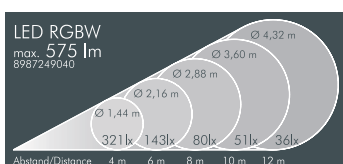

#### Nightspot B Gobo pole luminaire, 63 mm focal length

Part number*	Colour	Light source	Luminous flux	Beam angle
<b>8 987 244 059</b>	black	1 x LED module 47 W	1000 lm	30°
<b>8 987 264 059</b>	white	cool white (6500 K)		
<b>8 987 254 059</b>	silver grey			

#### Nightspot B Gobo pole luminaire, 85 mm focal length

Part number*	Colour	Light source	Luminous flux	Beam angle
<b>8 987 244 049</b>	black	1 x LED module 47 W	1095 lm	20°
<b>8 987 264 049</b>	white	cool white (6500 K)		
<b>8 987 254 049</b>	silver grey			

#### Nightspot B Gobo pole luminaire, 150 mm focal length

Part number*	Colour	Light source	Luminous flux	Beam angle
<b>8 987 244 019</b>	black	1 x LED module 47 W	907 lm	12°
<b>8 987 264 019</b>	white	cool white (6500 K)		
<b>8 987 254 019</b>	silver grey			

#### Nightspot B RGBW Gobo pole luminaire, 63 mm focal length

Part number	Colour	Light source	Luminous flux	Beam angle
<b>8 987 249 059</b>	black	1 x LED module RGBW	max.	30°
<b>8 987 269 059</b>	white	W = 6000 K	525 lm	
<b>8 987 259 059</b>	silver grey	(max. 38 W)		