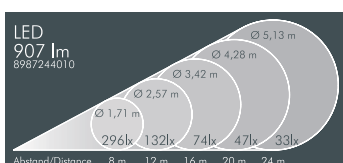

**RGBW:** With 1 x RGBW high performance LED module, protection class I, IP67 , IK08  
external DMX-controller required, connection with hybrid cable 230 V/DMX, RDM compatible integral driver (AC/DC)

windage area AW 0.085 m<sup>2</sup>,  
corrosion-resistant die cast aluminium housing AlSi12 and aluminium profile, polyester powder coated, focusable lens, carrier for gobos and colour filters, all exterior steel parts are stainless steel, tempered safety glass, silicon gasket, closure with 4 stainless steel screws, for pole diameter Ø 60–100 mm, rotatable, powder coated aluminium mounting base: 2 drilled holes Ø 9 mm, spacing 105 mm, 1 centre hole Ø 22 mm, tilt range 80°, swivel range 180°, M20 cable gland

#### Nightspot B Gobo pole luminaire, 63 mm focal length

Part number*	Colour	Light source	Luminous flux	Beam angle
<b>8 987 244 059</b>	black	1 x LED module 47 W	1000 lm	30°
<b>8 987 264 059</b>	white	cool white (6500 K)		
<b>8 987 254 059</b>	silver grey			

#### Nightspot B Gobo pole luminaire, 85 mm focal length

Part number*	Colour	Light source	Luminous flux	Beam angle
<b>8 987 244 049</b>	black	1 x LED module 47 W	1095 lm	20°
<b>8 987 264 049</b>	white	cool white (6500 K)		
<b>8 987 254 049</b>	silver grey			

#### Nightspot B RGBW Gobo pole luminaire, 150 mm focal length

Part number	Colour	Light source	Luminous flux	Beam angle
<b>8 987 249 019</b>	black	1 x LED module RGBW	max.	12°
<b>8 987 269 019</b>	white	W = 6000 K	476 lm	
<b>8 987 259 019</b>	silver grey	(max. 38 W)		