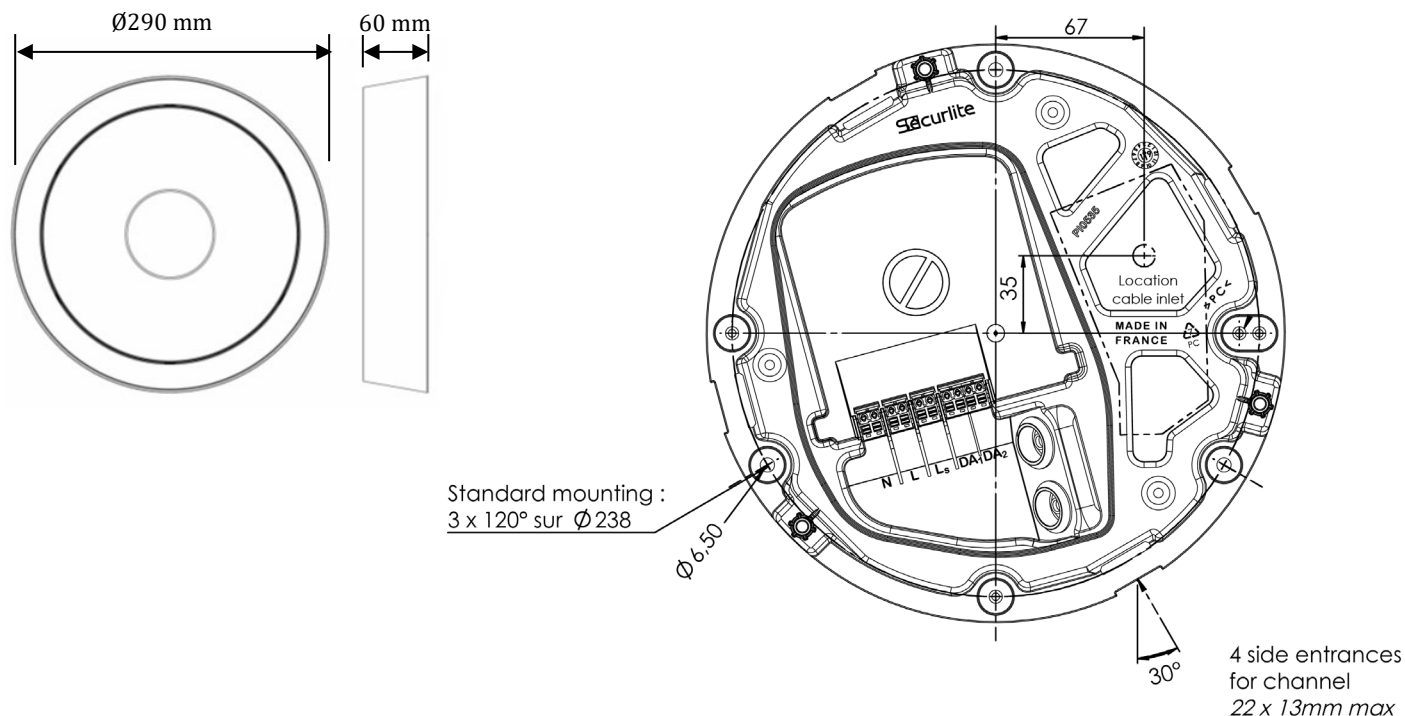

## Tools *(to be ordered separately)*

- M5 bit for 2-point tamper-proof screws – code : **98000003**
- Bit-holder screwdriver– code : **98000005**

*Technical and dimensional data are given for information only and may be modified at any time without notice. Please enquire before ordering.*

## Dimensions