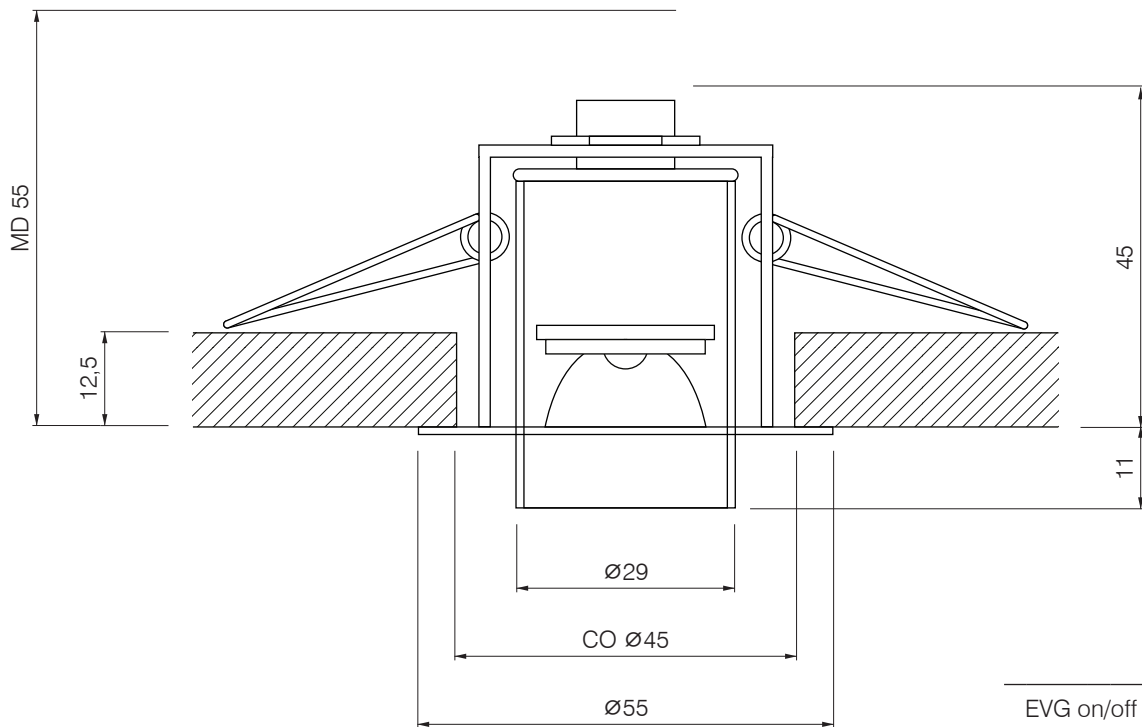

## SUPER-SPOT

### Semi-Recessed Downlight

Semi-recessed downlight with Power LEDs. The spot is optimized for glare-free accent lighting. As well as an energy-saving exchange for low-voltage downlights.

Lamp	Power LEDs, 2 W
LED lumen output	2700 K, CRI 80, 223 lm @ 700 mA 3000 K, CRI 80, 230 lm @ 700 mA
Light technology	Optik PMMA,
Control gear	LED driver external
Dimming (Options)	1–10 V , DALI, Push
Luminaire type, mounting	Semi-recessed, tool-free with tension springs
Dimensions	D Ø55 mm, CO Ø45 mm, MD 55 mm
Cast, heat sink	Sheet steel
Colour / finish	Powder coated, RAL 9016 (other RAL colors optional)
Protection marking, compliance	IP65, <b>CE</b>
Specials	Customized versions, more light colours or color renderings on request

EVG on/off = EV

1-10 V = AV

Dali = DA

Push = PH

Please replace the item number placeholder XX with the listed operating device options:

Light distribution	Light colour	Color rendering	Control gear	Order No.	+RAL
	2700 K	CRI 80	1-10 V, DALI, Push	E 4001 E 2780 XX B703	
				E 4001 E 2780 XX 9006	
				E 4001 E 2780 XX 9010	
	3000 K	CRI 80	1-10 V, DALI, Push	E 4001 E 3080 XX B703	
				E 4001 E 3080 XX 9006	
				E 4001 E 3080 XX 9010	
	2700 K	CRI 80	1-10 V, DALI, Push	E 4001 F 2780 XX B703	
				E 4001 F 2780 XX 9006	
				E 4001 F 2780 XX 9010	
	3000 K	CRI 80	1-10 V, DALI, Push	E 4001 F 3080 XX B703	
				E 4001 F 3080 XX 9006	
				E 4001 F 3080 XX 9010	
	2700 K	CRI 80	1-10 V, DALI, Push	E 4001 M 2780 XX B703	
				E 4001 M 2780 XX 9006	
				E 4001 M 2780 XX 9010	
	3000 K	CRI 80	1-10 V, DALI, Push	E 4001 M 3080 XX B703	
				E 4001 M 3080 XX 9006	
				E 4001 M 3080 XX 9010	