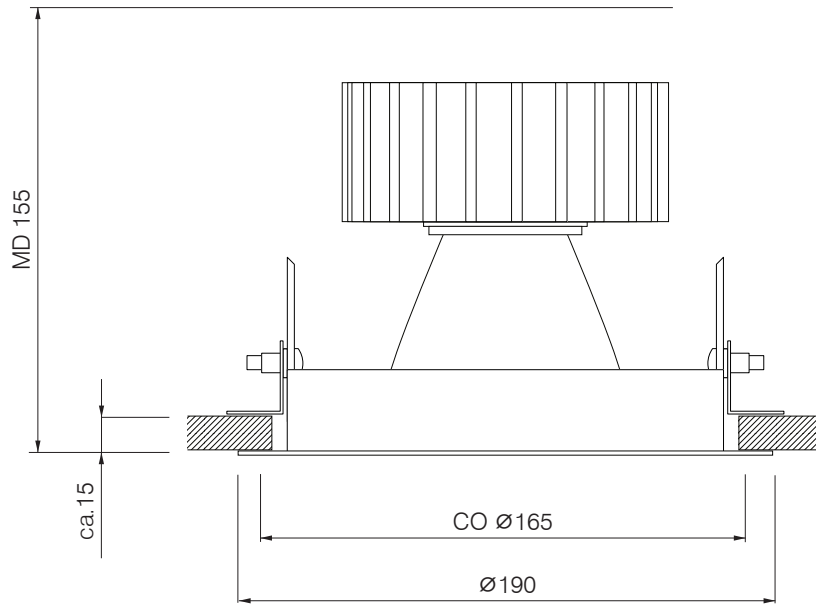

## MULTI tiltable

## Recessed spotlight

Adjustable spotlight tiltable up to 20 ° and rotatable through 360°. Available with different light characteristics. Suitable for general and accent lighting, as well as an energy-saving exchange of conventional spots.

Lamp	Bridgelux Vero 18
LED lumen output	1200 lm @ 350 mA – 9,5 W
	1697 lm @ 500 mA – 12,5 W
	2300 lm @ 700 mA – 19,9 W
The reference values based on 3000 K with CRI 80	3280 lm @ 1050 mA – 31 W
Reflector	Aluminium coated polycarbonate
Control gear	LED gear external
Dimming (Options)	1–10 V , DALI, Push
Luminaire type, assembly	Ceiling built-in, mounting brackets
Dimensions	D 190 mm, CO 165 mm, H 130 mm, MD 155 mm
Cast, heat sink	Sheet steel powder coated, extruded aluminium profile anodized black
Colour / finish	Powder coated, RAL 9016 (other RAL colors optional)
Protection marking, compliance	IP20, <b>CE</b>
Specials	Customized versions, more light colours or color renderings on request

EVG on/off = EV

1-10 V = AV

Dali = DA

Push = PH

Please replace the item number placeholder XX with the listed operating device options:

Light distribution	Light colour	Color rendering	Control gear	Order No.	+RAL
	2700 K	CRI 80	1-10 V, DALI, Push	A 339R G 2780 XX	9016
	3000 K	CRI 80	1-10 V, DALI, Push	A 339R G 3080 XX	9016
		CRI 90	1-10 V, DALI, Push	A 339R G 3090 XX	9016
	4000 K	CRI 80	1-10 V, DALI, Push	A 339R G 4080 XX	9016
	5000 K	CRI 75	1-10 V, DALI, Push	A 339R G 5075 XX	9016
	2700 K	CRI 80	1-10 V, DALI, Push	A 339R K 2780 XX	9016
	3000 K	CRI 80	1-10 V, DALI, Push	A 339R K 3080 XX	9016
		CRI 90	1-10 V, DALI, Push	A 339R K 3090 XX	9016
	4000 K	CRI 80	1-10 V, DALI, Push	A 339R K 4080 XX	9016
	5000 K	CRI 75	1-10 V, DALI, Push	A 339R K 5075 XX	9016
	2700 K	CRI 80	1-10 V, DALI, Push	A 339R P 2780 XX	9016
	3000 K	CRI 80	1-10 V, DALI, Push	A 339R P 3080 XX	9016
		CRI 90	1-10 V, DALI, Push	A 339R P 3090 XX	9016
	4000 K	CRI 80	1-10 V, DALI, Push	A 339R P 4080 XX	9016
	5000 K	CRI 75	1-10 V, DALI, Push	A 339R P 5075 XX	9016