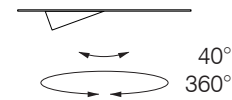

## Recessed spotlight

Adjustable spotlight tiltable up to 20 ° and rotatable through 360°. Available with different light characteristics. Suitable for general and accent lighting, as well as an energy-saving exchange of conventional spots.

Lamp	Bridgelux Vero 18
LED lumen output	1200 lm @ 350 mA – 9,5 W
	1697 lm @ 500 mA – 12,5 W
	2300 lm @ 700 mA – 19,9 W
The reference values based on 3000 K with CRI 80	3280 lm @ 1050 mA – 31 W
Reflector	Aluminium coated polycarbonate
Control gear	LED gear external
Dimming (Options)	1–10 V , DALI, Push
Luminaire type, assembly	Ceiling built-in, mounting brackets
Dimensions	D 190 mm, CO 165 mm, H 130 mm, MD 155 mm
Cast, heat sink	Sheet steel powder coated, extruded aluminium profile anodized black
Colour / finish	Powder coated, RAL 9016 (other RAL colors optional)
Protection marking, compliance	IP20, <b>CE</b>
Specials	Customized versions, more light colours or color renderings on request

EVG on/off = EV

1-10 V = AV

Dali = DA

Push = PH

Please replace the item number placeholder XX with the listed operating device options:

Light distribution	Light colour	Color rendering	Control gear	Order No.	+RAL
	2700 K	CRI 80	1-10 V, DALI, Push	A 339R G 2780 XX	9016
	3000 K	CRI 80	1-10 V, DALI, Push	A 339R G 3080 XX	9016
		CRI 90	1-10 V, DALI, Push	A 339R G 3090 XX	9016
	4000 K	CRI 80	1-10 V, DALI, Push	A 339R G 4080 XX	9016
	5000 K	CRI 75	1-10 V, DALI, Push	A 339R G 5075 XX	9016
	2700 K	CRI 80	1-10 V, DALI, Push	A 339R K 2780 XX	9016
	3000 K	CRI 80	1-10 V, DALI, Push	A 339R K 3080 XX	9016
		CRI 90	1-10 V, DALI, Push	A 339R K 3090 XX	9016
	4000 K	CRI 80	1-10 V, DALI, Push	A 339R K 4080 XX	9016
	5000 K	CRI 75	1-10 V, DALI, Push	A 339R K 5075 XX	9016
	2700 K	CRI 80	1-10 V, DALI, Push	A 339R P 2780 XX	9016
	3000 K	CRI 80	1-10 V, DALI, Push	A 339R P 3080 XX	9016
		CRI 90	1-10 V, DALI, Push	A 339R P 3090 XX	9016
	4000 K	CRI 80	1-10 V, DALI, Push	A 339R P 4080 XX	9016
	5000 K	CRI 75	1-10 V, DALI, Push	A 339R P 5075 XX	9016