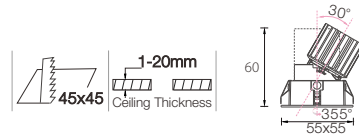

4W CRI90 2700K 18° 24° 35° 50° CRI80 3000K 4000K CREE UGR < 19 IP20 5 YEAR GUARANTEE CB CE