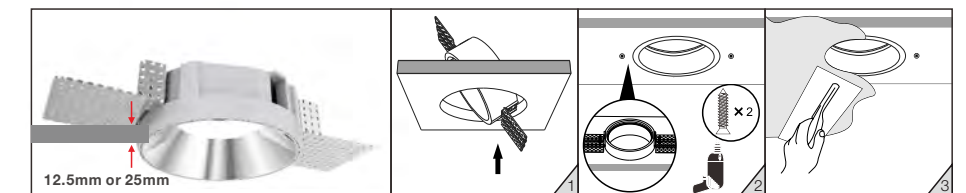

Erweiterte Deckenmontage
Advanced ceiling installation

Standard trim

ceiling thickness
12mm to 25mm

ceiling thickness
1mm to 12mm

Rahmenlose Installation
Trimless Installation

NEKO / SENSE
LED Downlight System