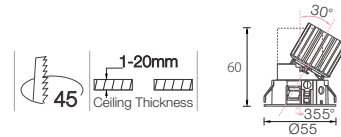

S150R2
Round Fixed

S150S2
Square Fixed

S150R3
Round Wall Washer

S150S3
Square Wall Washer

NEKO / SENSE 45 / S45R1
Adjustable LED Downlight

4W CRI90 2700K 18° CREE UGR < 19 IP20 5 YEAR GUARANTEE CB CE

	LED Power	System Power	LED Voltage	LED Current	CRI	CCT	Beam	LED Output	System Output	Code	
 Matt Reflector	4 W	6 W	12 V	350 mA	90	2700K	18°	480lm	330lm	SUR1-9271804X-WM	
							24°	480lm	330lm	SUR1-9272404X-WM	
							35°	480lm	330lm	SUR1-9273504X-WM	
							50°	480lm	330lm	SUR1-9275004X-WM	
							3000K	18°	500lm	350lm	SUR1-9301804X-WM
								24°	500lm	350lm	SUR1-9302404X-WM
								35°	500lm	350lm	SUR1-9303504X-WM
								50°	500lm	350lm	SUR1-9305004X-WM
							4000K	18°	550lm	380lm	SUR1-9401804X-WM
								24°	550lm	380lm	SUR1-9402404X-WM
								35°	550lm	380lm	SUR1-9403504X-WM
								50°	550lm	380lm	SUR1-9405004X-WM
 White Reflector	4 W	6 W	12 V	350 mA	90	2700K	18°	480lm	330lm	SUR1-9271804X-WW	
							24°	480lm	330lm	SUR1-9272404X-WW	
							35°	480lm	330lm	SUR1-9273504X-WW	
							50°	480lm	330lm	SUR1-9275004X-WW	
							3000K	18°	500lm	350lm	SUR1-9301804X-WW
								24°	500lm	350lm	SUR1-9302404X-WW
								35°	500lm	350lm	SUR1-9303504X-WW
								50°	500lm	350lm	SUR1-9305004X-WW
							4000K	18°	550lm	380lm	SUR1-9401804X-WW
								24°	550lm	380lm	SUR1-9402404X-WW
								35°	550lm	380lm	SUR1-9403504X-WW
								50°	550lm	380lm	SUR1-9405004X-WW
 Black Reflector	4 W	6 W	12 V	350 mA	90	2700K	18°	480lm	330lm	SUR1-9271804X-WB	
							24°	480lm	330lm	SUR1-9272404X-WB	
							35°	480lm	330lm	SUR1-9273504X-WB	
							50°	480lm	330lm	SUR1-9275004X-WB	
							3000K	18°	500lm	350lm	SUR1-9301804X-WB
								24°	500lm	350lm	SUR1-9302404X-WB
								35°	500lm	350lm	SUR1-9303504X-WB
								50°	500lm	350lm	SUR1-9305004X-WB
							4000K	18°	550lm	380lm	SUR1-9401804X-WB
								24°	550lm	380lm	SUR1-9402404X-WB
								35°	550lm	380lm	SUR1-9403504X-WB
								50°	550lm	380lm	SUR1-9405004X-WB