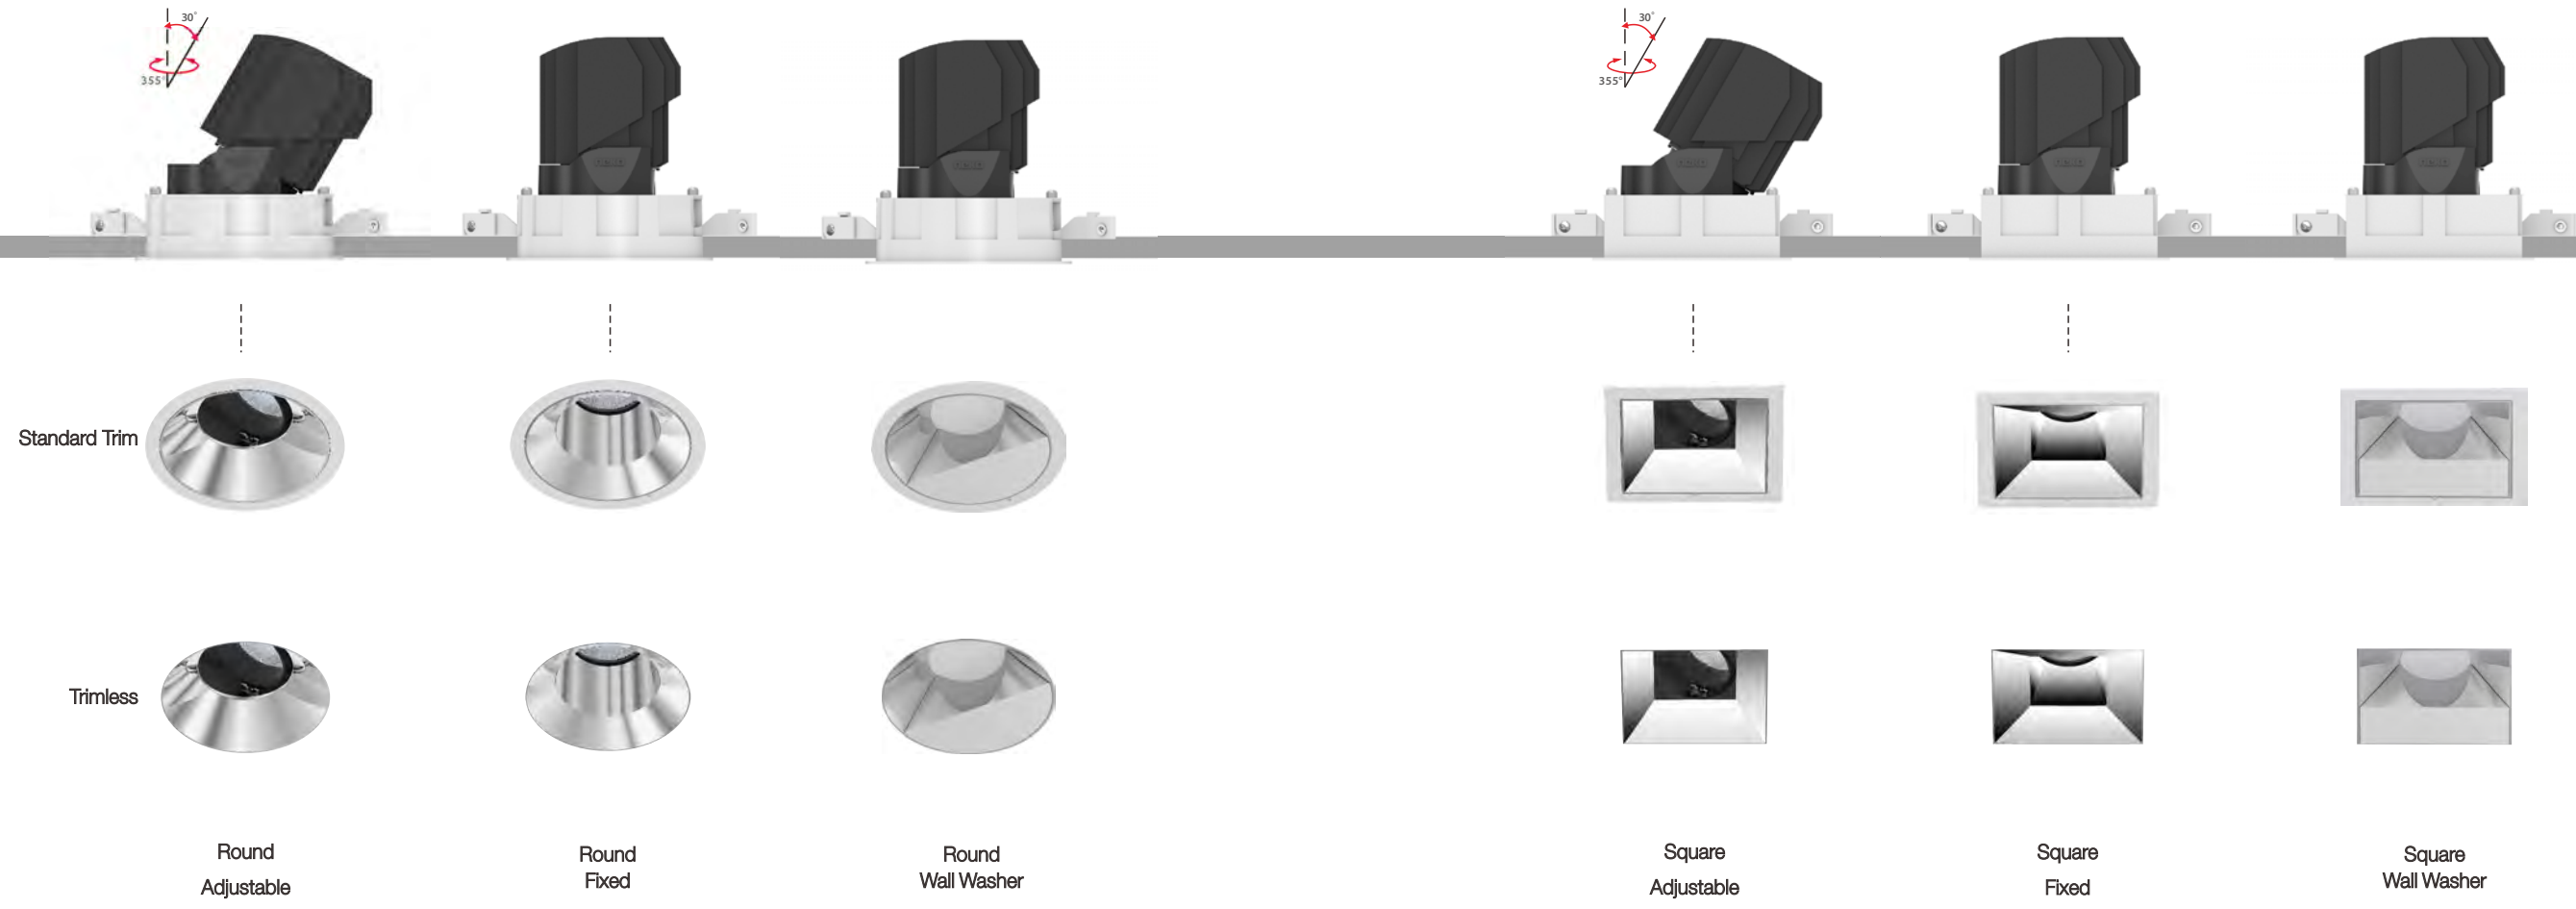

Präzisionsgefertigte Anpassung erreicht
genaue Winkelpositionierung
Precision engineered adjustment
mechanism achieves accurate
angle alignment.

Einheitliches Design für die feste oder einstellbare Version
One design for fixed or adjustable performance

Erweiterte Deckenmontage
Advanced ceiling installation

Standard trim

ceiling thickness
12mm to 25mm

ceiling thickness
1mm to 12mm

Rahmenlose Installation
Trimless Installation

NEKO / SENSE
LED Downlight System

Narrow beam: 15°-29° Medium beam: 30°-45° Wide beam: 46°-60°

SENSE45 Series

S45R1
Round Adjustable

S45S1
Square Adjustable

SENSE68 Series

S68R1
Round Adjustable

S68S1
Square Adjustable

SENSE100 Series