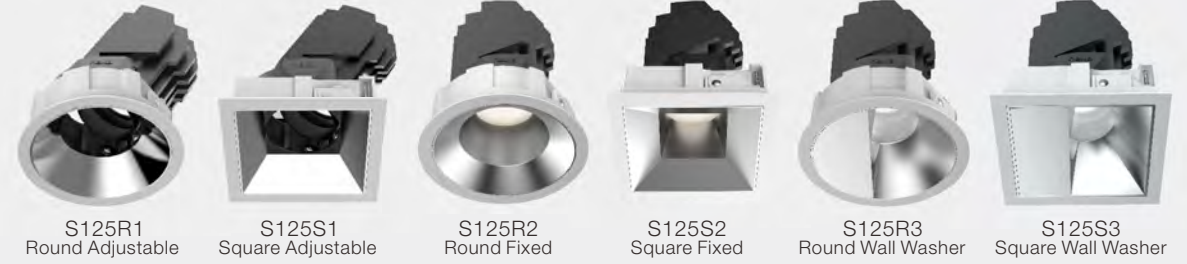

S100R1
Round Adjustable

S100S1
Square Adjustable

S100R2
Round Fixed

S100S2
Square Fixed

S100R3
Round Wall Washer

S100S3
Square Wall Washer

SENSE125 Series

S125R1
Round Adjustable

S125S1
Square Adjustable

S125R2
Round Fixed

S125S2
Square Fixed

S125R3
Round Wall Washer

S125S3
Square Wall Washer

SENSE150 Series

S150R1
Round Adjustable

S150S1
Square Adjustable