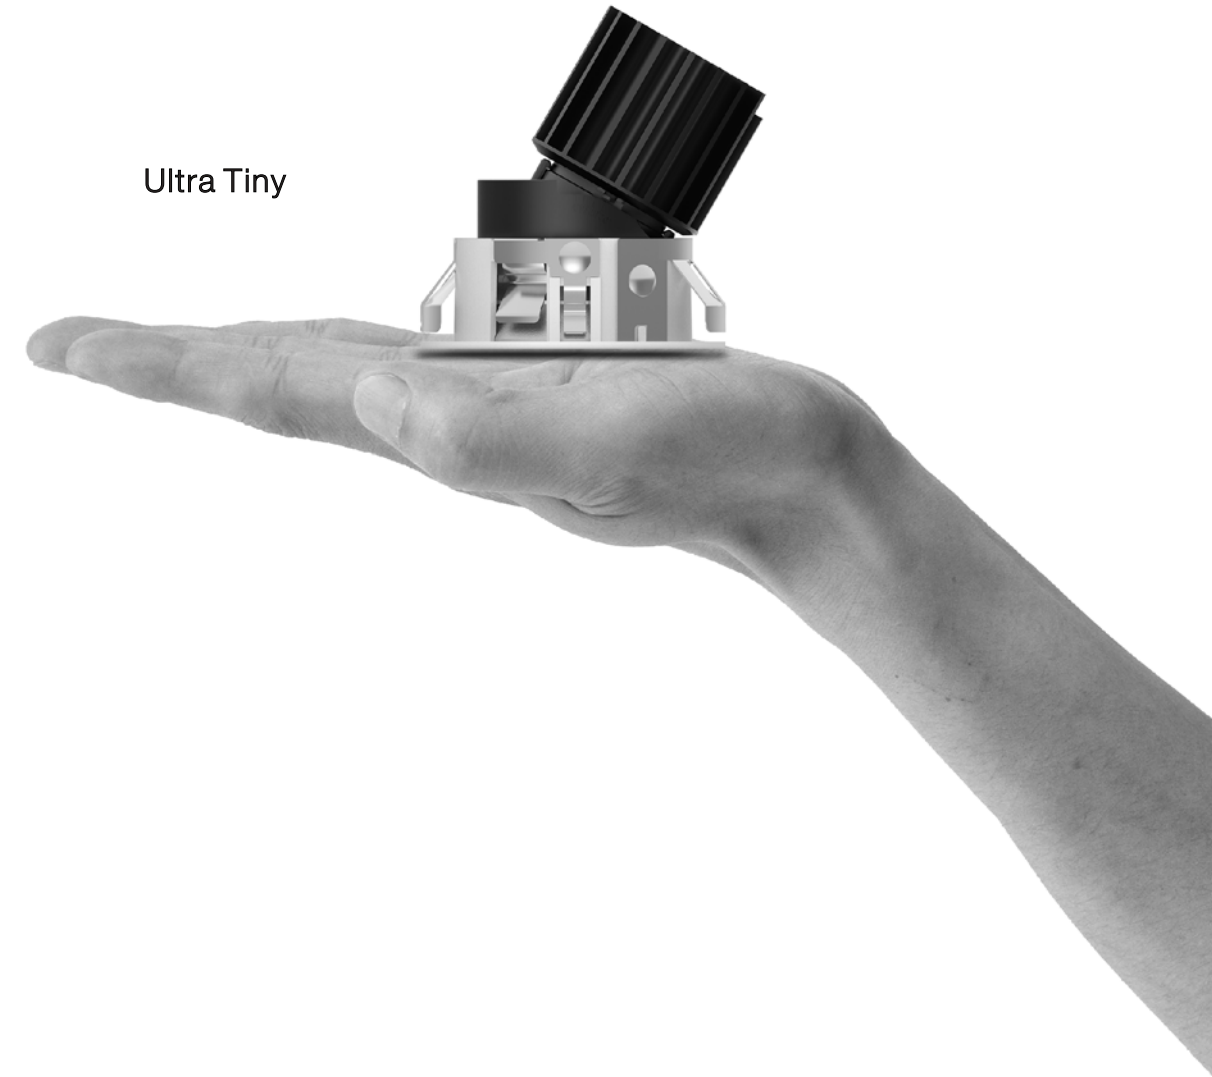

Code Remark: X=F(ON-OFF) X=P(Phase Dim) X=A(1-10V Dim) X=D(DALI Dim)

Optional accessory

Code for SUR1-9302404X-WM with Honeycomb
SUR1-9302404X-WM-H

Ultra Tiny

NEKO / SENSE 45 / S45S1
Adjustable LED Downlight