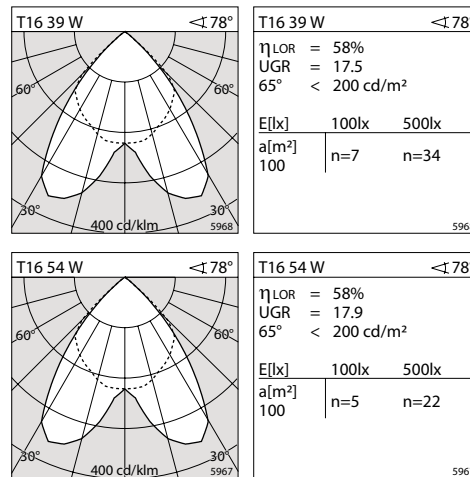

Direct track floodlight

- to be mounted to Hoffmeister 3-circuit tracks
- with separate 3-circuit adapter for current supply
- circuit selection possible even with adapter inserted
- for fluorescent lamps T16
- built-in electronic ballast
- aluminium housing
- internal end caps of blue translucent thermoplastic
- louvre of highest grade aluminium 99.9%
- IP20, protection class I
- colour: silver

Typ Type	KG	Länge Length	Vorschaltgeräte Control Gear	Art.-Nr. silber Item No. silver
T16 39W	G5	3,1	EVG / el.gear	0.21742.00-907
T16 54W	G5	4,4	EVG / el.gear	0.21757.00-907