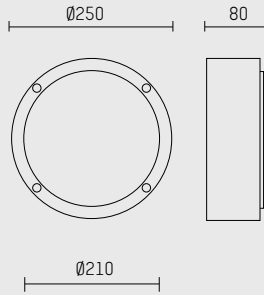

**wall-/ ceiling mounted
with glass cover**

- round design
- with LED
- L80/B10 (50.000h), SDCM < 3
- total load: 20 W
- symmetrical light distribution, wide flood
- with build in LED power unit, electronic
- power supply: connecting terminal 3x2,5 mm²
- housing of die cast aluminium
- safety glass, frosted
- protection rating: IP65
- protection class I
- 5 years Hoffmeister warranty
- colour: anthracite, white, silver