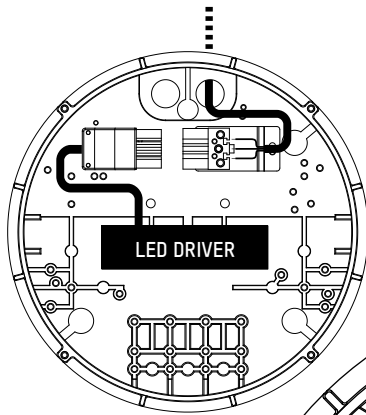

Einfacher Einbau der LED-Komponenten im Austausch von Leuchtstoffvarianten. Easy replacement of fluorescent units against LED.