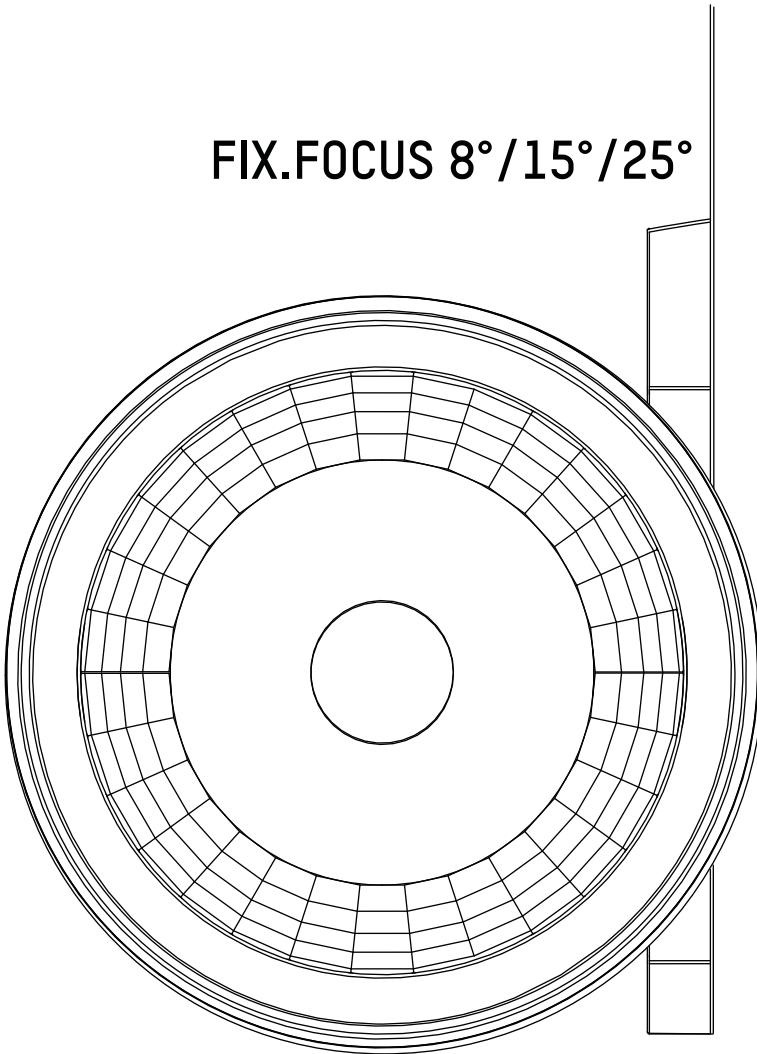

FIX.FOCUS 8°/15°/25°

**FOKUSSIERTBAR
FOCUSABLE
SPOT-MEDIUM
MEDIUM-FLOOD**