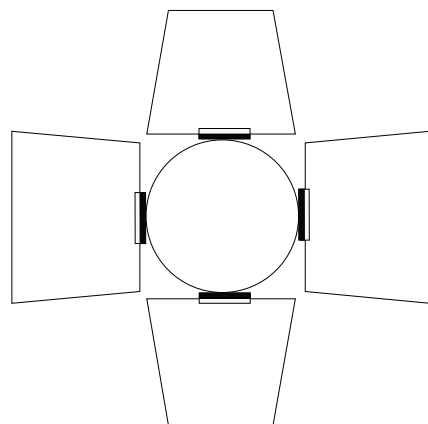

Accessories

Honeycomb louvres and antiglare flaps enable additional glare suppression in specific applications. UV/IR/dichroic conversion and colour filters also add additional options when it comes to professional product display.