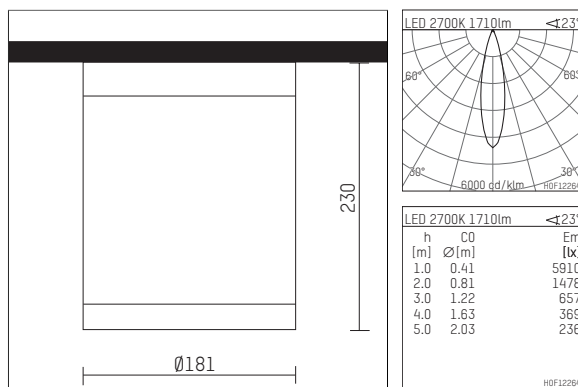

117 440 02 916 | silver

DL 150 | IP65
ceiling mounted luminaire
LED | 1850 lm 2700 K

- ceiling mounted luminaire DL 150 IP65
- visible luminaire cover made of clear safety glass, 8 mm
- with LED 1850 lm
- colour temperature: 2700 K
- colour rendering index: CRI >90
- L90 / B10 (50.000h)
- SDCM < 3
- net luminous flux: 1710 lm
- total load: 28 W
- luminous efficacy: 61,1 lm/W
- rotationsymmetrical light distribution, medium
- reflector of aluminium, black
- beam angle: 25 °
- UGR: 6
- with build in LED power unit, electronic, 220-240 V, 0/50/60 Hz
- power supply: connecting terminal 3x2,5 mm²
- 2 cable inputs, suitable for through-wiring 2 x 3 x 1,5 mm²
- housing of die cast aluminium
- safety glass, clear
- ceiling mounting of die cast aluminium
- height: 230 mm
- diameter: 181 mm
- weight: 3,4 kg
- protection rating: IP65
- protection class I
- certificates: manufactured according to DIN VDE 0711 / EN 60598
- 5 years Hoffmeister warranty
- colour: silver
- 117 440 02 916

- Overview of accessories on the following page / s

117 440 02 916
accessory

Optional accessories

description accessory general	dimensions in mm	item number	pic.-No.
ring for variable semi-recessing for surface mounted luminaires DL 150	Ø: 228	079 040 00 916	01