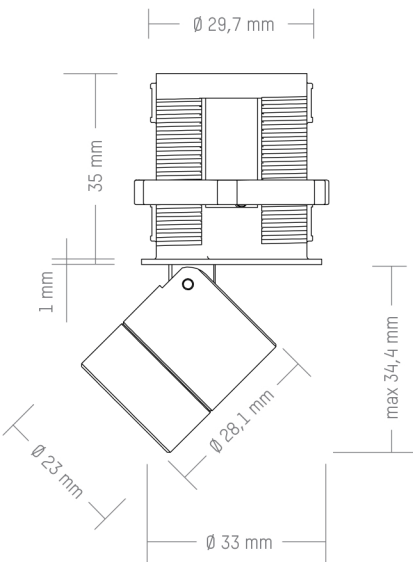

NEW PRODUCTS
2018 | 2019

original size
Originalgröße

ak.tina

- Minimalistic spotlight system for recessed and surface mounting
- 2 W spotlight
- Rotateable, swivable, recessable
- Mounting via screws, magnet or glue pad
- Interchangeable optics
- 2.700 K, 3.000 K and 4.000 K
- Full range of accessories
- Plug and play cable system
- Anodized or enameled surfaces

ak.tina

- Minimalistisches Strahler- und Einbauleuchtensystem
- 2 W-Strahlerkopf
- Dreh-, schwenk- und versenkbar
- Schraub-, Magnet- und Klebefestigungen
- Wechseloptiken
- 2.700 K, 3.000 K und 4.000 K
- Komplettes Zubehörprogramm
- Kabel- und Stecksystem
- Eloxierte oder lackierte Oberflächen möglich

original size
Originalgröße

ak.tina

Accessories

- Lenses as exchangeable optics
- Anti-glare protection attachment tube
- Anti-glare shade attachment visor
- Anti-glare flaps
- Connection ring including foils
- Connection ring including honeycomb grid
- 1 Spotlight, 3 mounting options:
mechanical, magnetic or adhesive