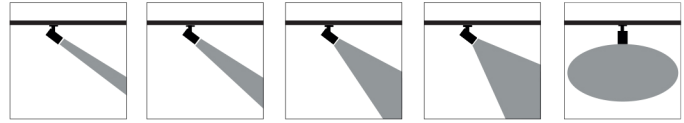

NEW PRODUCTS
2018 | 2019

original size
Originalgröße

ak.tina

- Minimalistic spotlight system for recessed and surface mounting
- 2 W spotlight
- Rotateable, swivable, recessable
- Mounting via screws, magnet or glue pad
- Interchangeable optics
- 2.700 K, 3.000 K and 4.000 K
- Full range of accessories
- Plug and play cable system
- Anodized or enameled surfaces

ak.tina

- Minimalistisches Strahler- und Einbauleuchtensystem
- 2 W-Strahlerkopf
- Dreh-, schwenk- und versenkbar
- Schraub-, Magnet- und Klebefestigungen
- Wechseloptiken
- 2.700 K, 3.000 K und 4.000 K
- Komplettes Zubehörprogramm
- Kabel- und Stecksystem
- Eloxierte oder lackierte Oberflächen möglich

original size
Originalgröße

ak.tina

Accessories

- Lenses as exchangeable optics
- Anti-glare protection attachment tube
- Anti-glare shade attachment visor
- Anti-glare flaps
- Connection ring including foils
- Connection ring including honeycomb grid
- 1 Spotlight, 3 mounting options:
mechanical, magnetic or adhesive