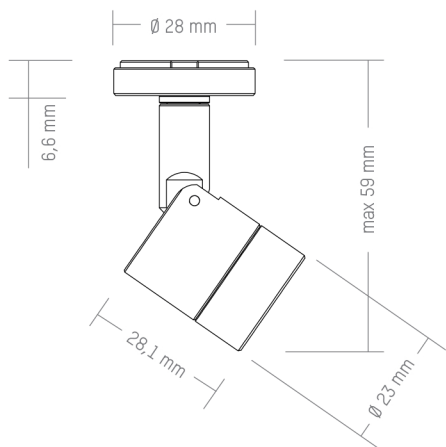

NEW PRODUCTS
2018 | 2019

original size
Originalgröße

ak.tina

- Minimalistic spotlight system for recessed and surface mounting
- 2 W spotlight
- Rotateable, swivable, recessable
- Mounting via screws, magnet or glue pad
- Interchangeable optics
- 2.700 K, 3.000 K and 4.000 K
- Full range of accessories
- Plug and play cable system
- Anodized or enameled surfaces

ak.tina

- Minimalistisches Strahler- und Einbauleuchtensystem
- 2 W-Strahlerkopf
- Dreh-, schwenk- und versenkbar
- Schraub-, Magnet- und Klebefestigungen
- Wechseloptiken
- 2.700 K, 3.000 K und 4.000 K
- Komplettes Zubehörprogramm
- Kabel- und Stecksystem
- Eloxierte oder lackierte Oberflächen möglich

original size
Originalgröße

ak.tina

Accessories

- Lenses as exchangeable optics
- Anti-glare protection attachment tube
- Anti-glare shade attachment visor
- Anti-glare flaps
- Connection ring including foils
- Connection ring including honeycomb grid
- 1 Spotlight, 3 mounting options:
mechanical, magnetic or adhesive