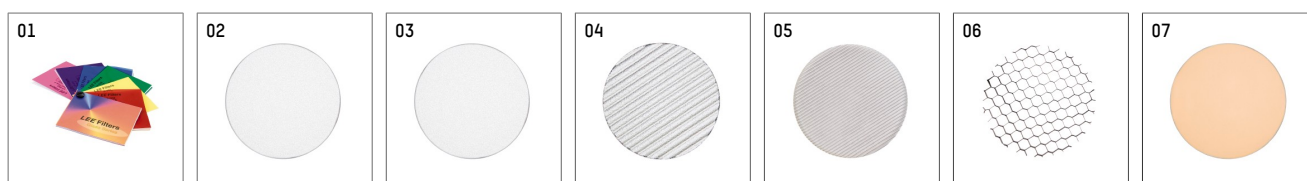

description accessory general	dimensions in mm	item number	pic.-No.
honeycomb louver for spotlights gin.a, gin.o and lo.nely size 2		103448	06
dichroitic food filter for food lighting (bread and cheese) for spotlights gin.a, gin.o and lo.nely size 2	Ø: 74	103451	07
dichroitic food filter for food lighting (meat and saussages) for spotlights gin.a, gin.o and lo.nely size 2	Ø: 74	103449	08
dichroitic food filter for food lighting (fish) for spotlights gin.a, gin.o and lo.nely size 2	Ø: 74	103450	09
dichroitic food filter for food lighting (fruits and vegetable) for spotlights gin.a, gin.o and lo.nely size 2	Ø: 74	103452	10
dichroitic colour filter for spotlights gin.a, gin.o and lo.nely size 2	Ø: 74	103455	11
dichroitic colour filter for spotlights gin.a, gin.o and lo.nely size 2	Ø: 74	103453	12
dichroitic colour filter for spotlights gin.a, gin.o and lo.nely size 2	Ø: 74	103454	13
dichroitic colour filter for spotlights gin.a, gin.o and lo.nely size 2	Ø: 74	103456	14
Dichroitic conversion filter warm tone filter, conversion from 3000K to 2400K for spotlights gin.a, gin.o and lo.nely size 2	Ø: 74	103457	15
Dichroitic conversion filter neutral filter, conversion from 3000K to 4000K for spotlights gin.a, gin.o and lo.nely size 2	Ø: 74	103458	16
Dichroitic conversion filter daylight filter, conversion from 3000K to 5000K for spotlights gin.a, gin.o and lo.nely size 2	Ø: 74	103459	17
UV filter glass UVB filter for spotlights gin.a, gin.o and lo.nely size 2	Ø: 74	103463	18
UV filter glass UVA filter for spotlights gin.a, gin.o and lo.nely size 2	Ø: 74	105852	18
IR filter glass for spotlights gin.a, gin.o and lo.nely size 2	Ø: 74	103465	18
UV/IR filter glass for spotlights gin.a, gin.o and lo.nely size 2	Ø: 74	103467	18