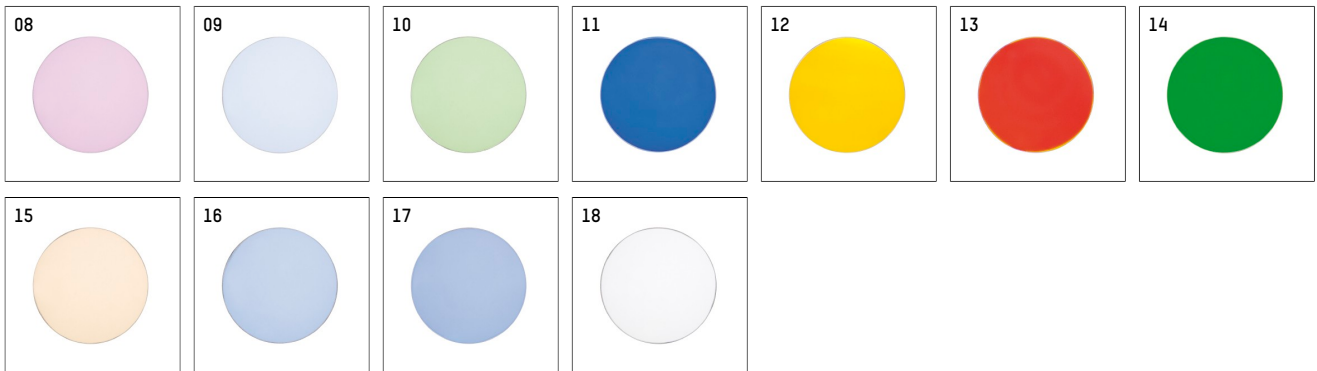

11224312 721-PA
accessory

Possible optional accessories combinations

item number	103448	103449	103450	103451	103452	103453	103454	103455	103456	103457	103458	103459	103460	103461	103463	103465	103467	104-057-HT010	104-057-HT019	104-057-HT021
103438																		X	X	X
103447	X	X	X	X	X	X	X	X	X	X	X	X	X	X	X	X	X			
103444	X	X	X	X	X	X	X	X	X	X	X	X			X	X	X			
103441	X	X	X	X	X	X	X	X	X	X	X	X			X	X	X			
104750		X	X	X	X	X	X	X	X	X	X	X			X	X	X			

item number	104-057-HT046	104-057-HT079	104-057-HT089	104228	104915	105852
103438	X	X	X			
103447				X	X	X
103444						X
103441						X
104750						X