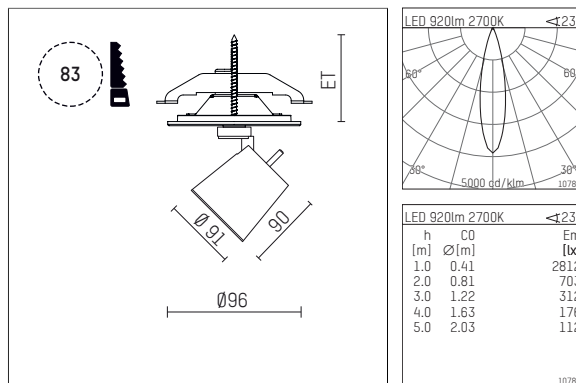

11224312 721-PA | black

gin.o 2
spotlight
LED | 920 lm 2700 K

LED

EVG 5Y

- spotlight gin.o 2
- with recessed mounting plate
- for recessed installation into wall or ceiling
- passive thermo management
- with LED 920 lm
- colour temperature: 2700 K
- colour rendering index: CRI >90
- L90 / B1.0 (50.000h)
- SDCM < 3
- total load: 14 W
- rotationsymmetrical light distribution, medium
- beam angle: 25 °
- with external LED power unit, electronic, 220-240 V, 0/50/60 Hz
- Dimming with external dimmers possible (trailing-edge and leading-edge)
- power supply: supply cord with plug connection 2x5x2,5 mm², Länge: 360 mm
- suitable for through wiring
- housing of die cast aluminium
- safety glass, clear
- ceiling plate of die cast aluminium
- diameter: 96 mm, recessing diameter: 83 mm
- recessing depth: 63 mm, ceiling thickness: 1-45 mm
- rotatable 360°, 90° tiltable
- weight: 0,8 kg
- maximum ambient temperature: 35 ° C
- certificates: manufactured according to DIN VDE 0711 / EN 60598
- 5 years Hoffmeister warranty
- colour: black
- 11224312 721-PA

- Overview of accessories on the following page / s