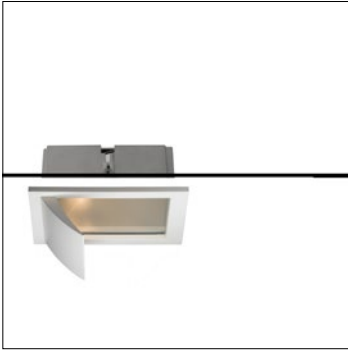

Wandfluter DL Q200

- quadratische Deckeneinbauleuchte
- mit deckenübergreifendem Einbauring
- zum Einbau in abgehängte Decken
- für Kompaktleuchtstofflampe
- asymmetrische Lichtverteilung
- Reflektor aus Aluminium, eloxiert
- mit externem Vorschaltgerät, elektronisch, 220-240 V, 0/50/60 Hz
- Betriebsgerät
- Netzanschluss: Steckklemme 2x5x2,5 mm²
- Gehäuse aus Aluminiumguss
- Abschlussring aus Thermoplast
- werkzeugloser Lampenwechsel
- IP20, Schutzklasse I
- Farbe: silber, weiß

wallwasher DL Q200

- square shaped recessed downlight
- with a rim projecting over the ceiling
- for installation into suspended ceilings
- for compact fluorescent lamp
- asymmetrical light distribution
- reflector of aluminium, anodised
- with external ballast, electronic, 220-240 V, 0/50/60 Hz
- control gear
- power supply: push-wire terminal 2x5x2,5 mm²
- housing of cast aluminium
- ceiling trim of thermoplastic
- lamp replacement without tools
- IP20, protection class I
- colour: silver, white