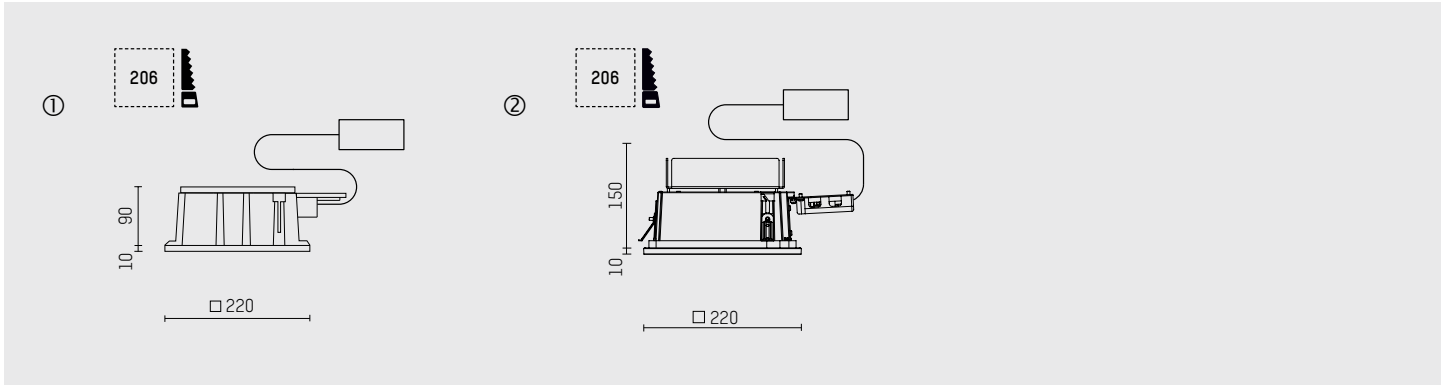

Lighting technology

DL Ø 200 series downlights are designed for conventional illuminants (discharge lamps and compact fluorescent lamps) and also for modern LED boards up to 3400lm at 37W and 4000K.

LED perfect.white

Downlight DL Q200 SUPERFLAT

- quadratische Deckeneinbauleuchte
- mit deckenübergreifendem Einbauring
- zum Einbau in abgehängte Decken
- mit LED
- L80/B10 (50.000 h), SDCM < 3
- symmetrische Lichtverteilung
- wide-flood
- Reflektor aus Aluminium, eloxiert
- eingebautes LED-Betriebsgerät, elektronisch, 220-240 V, 0/50/60 Hz, optional DALI (dimmbar)
- Netzanschluss: Steckklemme 2x5x2,5 mm²
- Gehäuse aus Aluminium-Druckguss
- Abschlussring aus Thermoplast
- IP20, Schutzklasse I
- Farbe: weiß

downlight DL Q200 SUPERFLAT

- square shaped recessed downlight
- with a rim projecting over the ceiling
- for installation into suspended ceilings
- with LED
- L80/B10 (50.000 h), SDCM < 3
- symmetrical light distribution
- wide-flood
- reflector of aluminium, anodised
- with built-in LED power unit, electronic, 220-240 V, 0/50/60 Hz, optionally DALI (dimnable)
- power supply: push-wire terminal 2x5x2,5 mm²
- housing of die cast aluminium
- ceiling trim of thermoplastic
- IP20, protection class I
- colour: white