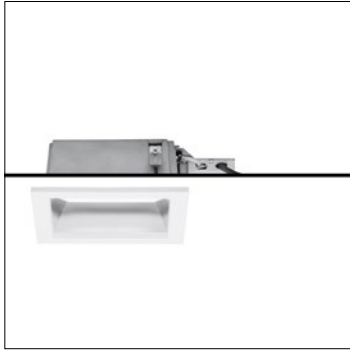

Protection rate

The DL Ø 200 range of luminaires is available both with a protection rating of IP20 or IP65 for outdoor use.

LED

Lichttechnik

Downlights der Serie DL Ø 200 sind für konventionelle Leuchtmittel (Entladungslampen und Kompaktleuchtstofflampen) sowie auch für moderne LED-Platinen bis 3400lm bei 37W und 4000K ausgelegt.

Downlight DL Q200 SUPERFLAT

- quadratische Deckeneinbauleuchte
- mit deckenübergreifendem Einbauring
- zum Einbau in abgehängte Decken
- mit LED
- L80/B10 (50.000 h), SDCM < 3
- symmetrische Lichtverteilung
- wide-flood
- Reflektor aus Aluminium, eloxiert
- eingebautes LED-Betriebsgerät, elektronisch, 220-240 V, 0/50/60 Hz, optional DALI (dimmbar)
- Netzanschluss: Steckklemme 2x5x2,5 mm²
- Gehäuse aus Aluminium-Druckguss
- Abschlussring aus Thermoplast
- IP20, Schutzklasse I
- Farbe: weiß

downlight DL Q200 SUPERFLAT

- square shaped recessed downlight
- with a rim projecting over the ceiling
- for installation into suspended ceilings
- with LED
- L80/B10 (50.000 h), SDCM < 3
- symmetrical light distribution
- wide-flood
- reflector of aluminium, anodised
- with built-in LED power unit, electronic, 220-240 V, 0/50/60 Hz, optionally DALI (dimnable)
- power supply: push-wire terminal 2x5x2,5 mm²
- housing of die cast aluminium
- ceiling trim of thermoplastic
- IP20, protection class I
- colour: white

downlight DL Q200 SUPERFLAT

- square shaped recessed downlight
- with a rim projecting over the ceiling
- for installation into suspended ceilings
- for compact fluorescent lamps
- symmetrical light distribution
- wide-flood
- reflector of aluminium, anodised
- with external ballast, electronic, 220-240 V, 0/50/60 Hz, optionally 1-10 V (dimmable)
- tandem control gear
- power supply: push-wire terminal 2x5x2,5 mm², (1-10 V: 2x7x2,5 mm²)
- housing of cast aluminium
- ceiling trim of thermoplastic
- lamp replacement without tools
- IP20, protection class I
- colour: silver, white