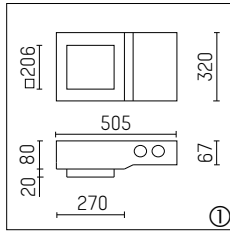

Betoneingießgehäuse

für Einbauleuchten DL Q200

Gehäuse aus verzinktem Stahlblech

Farbe: verzinkt

housing for concrete cast

for recessed downlights DL Q200

housing of galvanized sheet steel

colour: galvanized