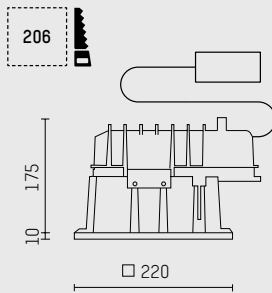

Typ / type	Leistung / power	Socket / socket	Lichtverteilung / light distribution	Winkel / angle	Betriebsgerät / control gear	Farbe / colour	Art.-Nr. / item-No.
TC-TEL	26/32/42 W	G24q-3/4	wide-flood	85 °	electronic	silber / silver	074 501 31 906
						weiß / white	074 501 31 910
2 TC-DEL	26 W	G24q-3	wide-flood	82 °	electronic	silber / silver	074 502 44 906
						weiß / white	074 502 44 910

Typ / type	Leistung / power	Socket / socket	Lichtverteilung / light distribution	Winkel / angle	Betriebsgerät / control gear	Farbe / colour	Art.-Nr. / item-No.
HIT-DE-CE	70 W	R7s	wide-flood	69 °	konventionell / ballast P.F.C	silber / silver	074 550 73 906
						weiß / white	074 550 73 910