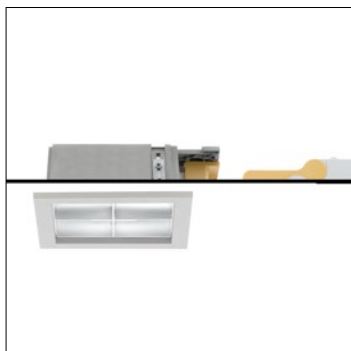

mit Kreuzraster / with cross louver

Downlight DL Q200 SUPERFLAT

- quadratische Deckeneinbauleuchte
- mit deckenübergreifendem Einbauring
- zum Einbau in abgehängte Decken
- mit Kreuzraster
- für Kompaktleuchtstofflampen
- symmetrische Lichtverteilung, wide-flood
- Reflektor aus Aluminium, eloxiert
- mit externem Vorschaltgerät, elektronisch, 220-240 V, 0/50/60 Hz, optional 1-10 V (dimmbar)
- Tandem Betriebsgerät
- Netzanschluss: Steckklemme 2x5x2,5 mm², (1-10 V: 2x7x2,5 mm²)
- Gehäuse aus Aluminiumguss
- Abschlussring aus Thermoplast
- werkzeugloser Lampenwechsel
- IP20, Schutzklasse I
- Farbe: silber, weiß

downlight DL Q200 SUPERFLAT

- square shaped recessed downlight
- with a rim projecting over the ceiling
- for installation into suspended ceilings
- with cross louver
- for compact fluorescent lamps
- symmetrical light distribution, wide-flood
- reflector of aluminium, anodised
- with external ballast, electronic, 220-240 V, 0/50/60 Hz, optionally 1-10 V (dimmable)
- tandem control gear
- power supply: push-wire terminal 2x5x2,5 mm², (1-10 V: 2x7x2,5 mm²)
- housing of cast aluminium
- ceiling trim of thermoplastic
- lamp replacement without tools
- IP20, protection class I
- colour: silver, white