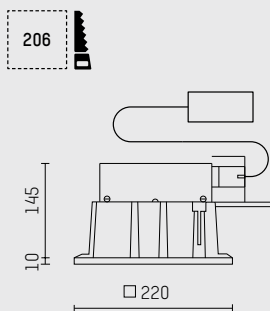

mit Kreuzraster / with cross louver

Typ / type	Leistung / power	Sockel / socket	Lichtverteilung / light distribution	Winkel / angle	Betriebsgerät / control gear	Farbe / colour	Art.-Nr. / item-No.
TC-TEL	26/32/42 W	G24q-3/4	wide-flood	84 °	electronic	silber / silver	014 511 31 906
						weiß / white	014 511 31 910
					[1-10 V]	silber / silver	014 514 31 906
						weiß / white	014 514 31 910
2 TC-DEL	26 W	G24q-3	wide-flood	75 °	electronic	silber / silver	014 512 44 906
						weiß / white	014 512 44 910
					[1-10 V]	silber / silver	014 515 44 906
						weiß / white	014 515 44 910