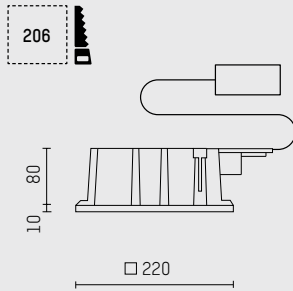

Typ / type	Leistung / power	Socket / socket	Lichtverteilung / light distribution	Winkel / angle	Betriebsgerät / control gear	Farbe / colour	Art.-Nr. / item-No.	
2 TC-DEL	18 W	G24q-2	wide-flood	124 °	electronic	silber / silver	014 102 43 906	
						weiß / white	014 102 43 910	
	26 W	G24q-3	wide-flood	125 °	electronic	(1-10 V)	silber / silver	014 105 43 906
						weiß / white	014 105 43 910	

mit mattiertem Sicherheitsglas / with frosted safety glass

Typ / type	Leistung / power	Socket / socket	Lichtverteilung / light distribution	Winkel / angle	Betriebsgerät / control gear	Farbe / colour	Art.-Nr. / item-No.	
2 TC-DEL	18 W	G24q-2	wide-flood	113 °	electronic	silber / silver	014 132 43 906	
						weiß / white	014 132 43 910	
	26 W	G24q-3	wide-flood	112 °	electronic	(1-10 V)	silber / silver	014 135 43 906
						weiß / white	014 135 43 910