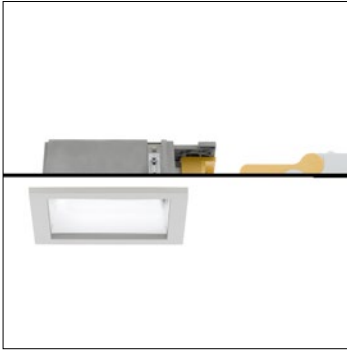

Downlight DL Q200 SUPERFLAT

- quadratische Deckeneinbauleuchte
- mit deckenübergreifendem Einbauring
- zum Einbau in abgehängte Decken
- für Kompaktleuchtstofflampen
- symmetrische Lichtverteilung
- wide-flood
- Reflektor aus Aluminium, eloxiert
- mit externem Vorschaltgerät, elektronisch, 220-240 V, 0/50/60 Hz, optional 1-10 V (dimmbar)
- Tandem Betriebsgerät
- Netzanschluss: Steckklemme 2x5x2,5 mm², (1-10 V: 2x7x2,5 mm²)
- Gehäuse aus Aluminiumguss
- Abschlussring aus Thermoplast
- werkzeugloser Lampenwechsel
- IP20, Schutzklasse I
- Farbe: silber, weiß

downlight DL Q200 SUPERFLAT

- square shaped recessed downlight
- with a rim projecting over the ceiling
- for installation into suspended ceilings
- for compact fluorescent lamps
- symmetrical light distribution
- wide-flood
- reflector of aluminium, anodised
- with external ballast, electronic, 220-240 V, 0/50/60 Hz, optionally 1-10 V (dimmable)
- tandem control gear
- power supply: push-wire terminal 2x5x2,5 mm², (1-10 V: 2x7x2,5 mm²)
- housing of cast aluminium
- ceiling trim of thermoplastic
- lamp replacement without tools
- IP20, protection class I
- colour: silver, white