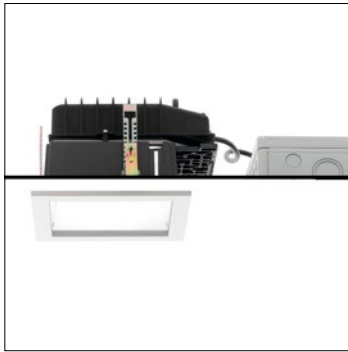

Downlight DL Q200 IP65

- quadratische Deckeneinbauleuchte
- mit deckenübergreifendem Einbauring
- zum Einbau in abgehängte Decken
- für Kompaktleuchtstofflampen oder Halogen-Metaldampf Lampe
- symmetrische Lichtverteilung
- wide-flood
- Reflektor aus Aluminium, eloxiert
- mit externem Vorschaltgerät
- Tandem Betriebsgerät (TC)
- Netzanschluss: Steckklemme 2x5x2,5 mm²
- Gehäuse aus Aluminiumguss
- Sicherheitsglas, klar
- Einbauring aus Aluminium-Druckguss
- Abschlussring aus Thermoplast
- IP65, Schutzklasse I
- Farbe: silber, weiß

downlight DL Q200 IP65

- square shaped recessed downlight
- with a rim projecting over the ceiling
- for installation into suspended ceilings
- for compact fluorescent lamps or metal halide lamp
- symmetrical light distribution
- wide-flood
- reflector of aluminium, anodised
- with external ballast
- tandem control gear (TC)
- power supply: push-wire terminal 2x5x2,5 mm²
- housing of cast aluminium
- safety glass, clear
- recessing ring of die cast aluminium
- ceiling trim of thermoplastic
- IP65, protection class I
- colour: silver, white