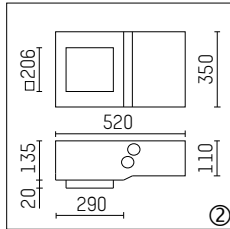

downlight DL Q200 SUPERFLAT

- square shaped recessed downlight
- with a rim projecting over the ceiling
- for installation into suspended ceilings
- with LED
- L80/B10 (50.000 h), SDCM < 3
- symmetrical light distribution
- wide-flood
- reflector of aluminium, anodised
- with built-in LED power unit, electronic, 220-240 V, 0/50/60 Hz, optionally DALI (dimnable)
- power supply: push-wire terminal 2x5x2,5 mm²
- housing of die cast aluminium
- ceiling trim of thermoplastic
- IP20, protection class I
- colour: white

Typ / type	Höhe / height	Skizze / drawing	Art.-Nr. / item-No.
Eingießtopf / casting drum	67 mm	1	034 932 00 912
	110 mm	2	034 931 00 912