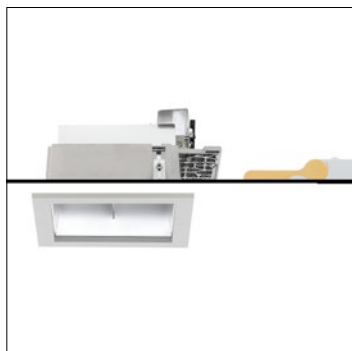

mit Kreuzraster / with cross louver

Downlight DL Q200

- quadratische Deckeneinbauleuchte
- mit deckenübergreifendem Einbauring
- zum Einbau in abgehängte Decken
- mit Kreuzraster
- für Kompaktleuchtstofflampen
- symmetrische Lichtverteilung,
- wide-flood
- Reflektor aus Aluminium, eloxiert
- mit externem Vorschaltgerät, elektronisch, 220-240 V, 0/50/60 Hz, optional 1-10 V (dimmbar)
- Netzanschluss: Steckklemme 2x5x2,5 mm², (1-10 V: 2x7x2,5 mm²)
- Gehäuse aus Aluminiumguss
- Abschlussring aus Thermoplast
- werkzeugloser Lampenwechsel
- IP20, Schutzklasse I
- Farbe: silber, weiß

downlight DL Q200

- square shaped recessed downlight
- with a rim projecting over the ceiling
- for installation into suspended ceilings
- with cross louver
- for compact fluorescent lamps
- symmetrical light distribution,
- wide-flood
- reflector of aluminium, anodised
- with external ballast, electronic, 220-240 V, 0/50/60 Hz, optionally 1-10 V (dimmbable)
- power supply: push-wire terminal 2x5x2,5 mm², (1-10 V: 2x7x2,5 mm²)
- housing of cast aluminium
- ceiling trim of thermoplastic
- lamp replacement without tools
- IP20, protection class I
- colour: silver, white

DL_Q200