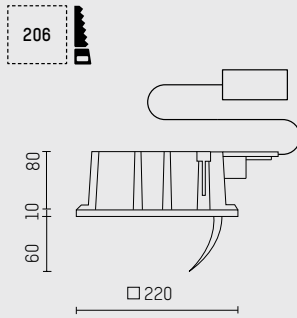

Typ / type	Leistung / power	Socket / socket	Betriebsgerät / control gear	Farbe / colour	Art.-Nr. / item-No.
TC-TEL	26/32/42 W	G24q-3/4	electronic	silber / silver	014 151 31 906
				weiß / white	014 151 31 910