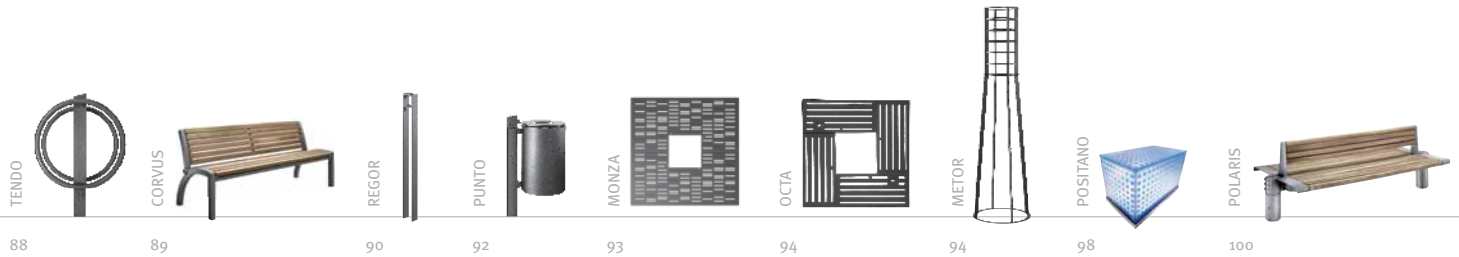

## 02

# TERAMO L

TORNADO TOWER  
Doha\_Qatar

LEDIA GL LED  
Villingen-Schwenningen\_Germany

LEDIA GL LED  
Munich\_Germany

LEDIA FP LED  
Villingen-Schwenningen\_Germany

Crafted with superb workmanship from exclusively high-grade materials, Hess site furnishings are built to provide superior function with minimum maintenance even in the toughest conditions.