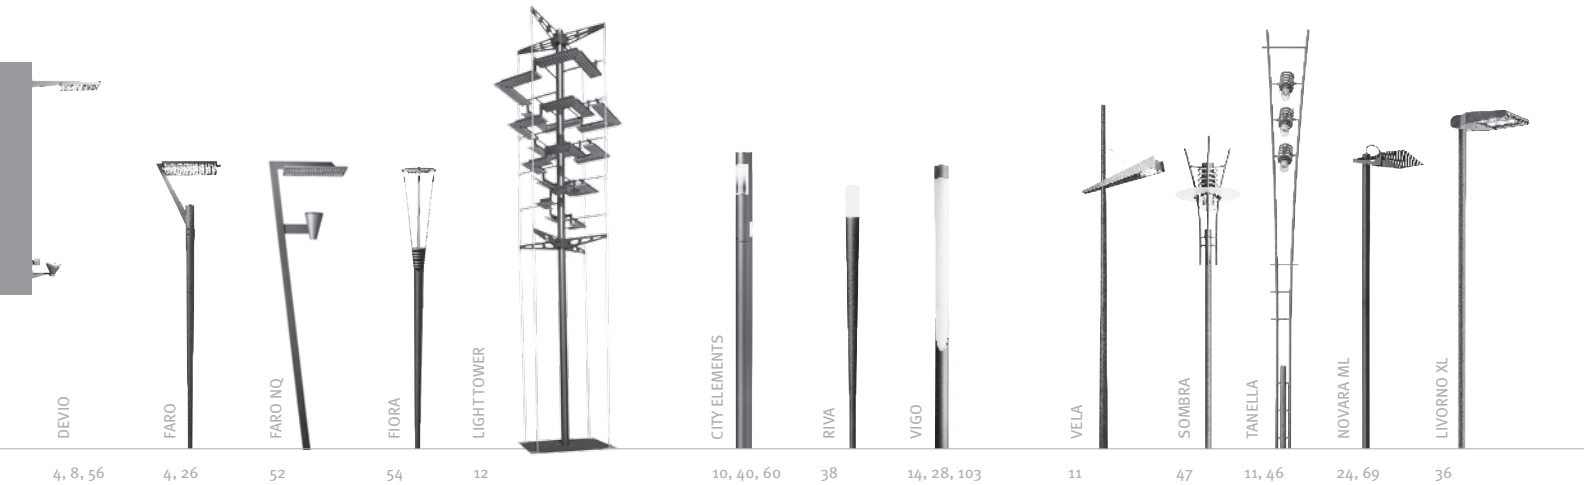

HESS. WE DESIGN CITIES.

50

34

20, 100

37

01

lighting

4\_61

LINEA

22

SERA G

16

MILLENNIO

58

CAMTO G

48

With its three different pole diameters and variable heights up to 9 metres, CITY ELEMENTS easily configures to match the specific architectural environment proportionately and harmoniously.