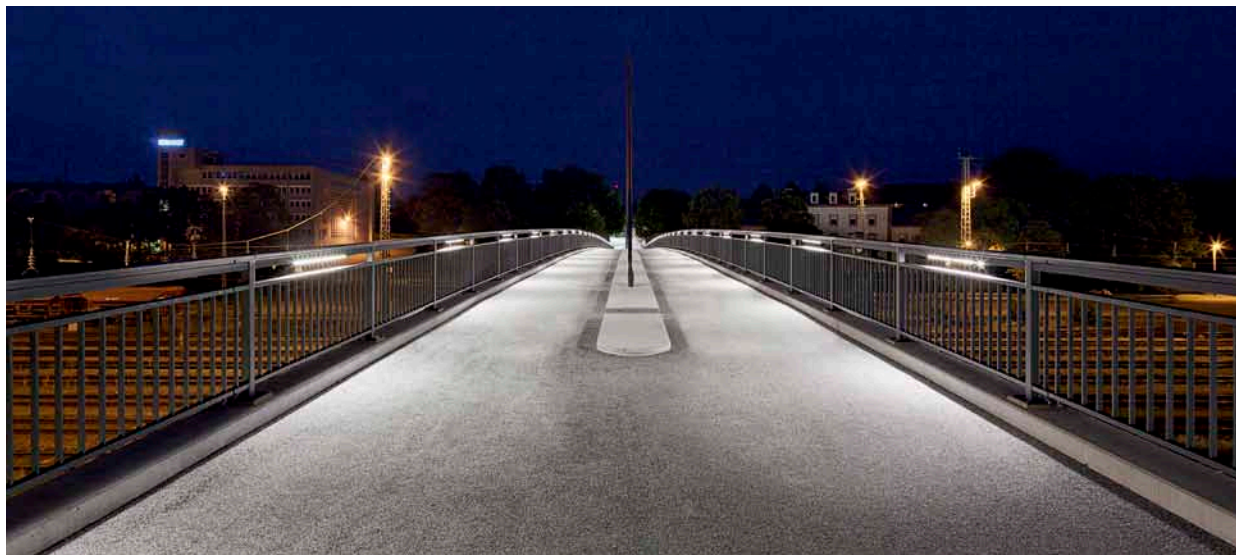

# TERAMO L

TORNADO TOWER  
Doha\_Qatar

LEDIA GL LED  
Villingen-Schwenningen\_Germany

LEDIA GL LED  
Munich\_Germany

LEDIA FP LED  
Villingen-Schwenningen\_Germany

Crafted with superb workmanship from exclusively high-grade materials, Hess site furnishings are built to provide superior function with minimum maintenance even in the toughest conditions.