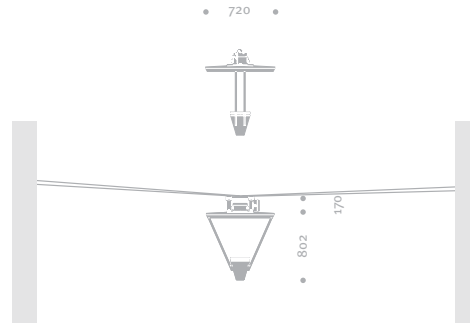

FARO . DEVIO  
Beaune\_France

FARO  
Brussels, Belgium

DEVIO Wall Mounted System

FARO Catenary Suspended Luminaire

# 01 FARO

□ 790/  
1030/

∅ 168,3/  
177,8/

4000/ 5000

∅ 95/  
114,3/

800/1000/

CITY ELEMENTS . VELA . TANELLA  
Lisbon\_Portugal

LIGHT TOWER  
Wuxi\_China