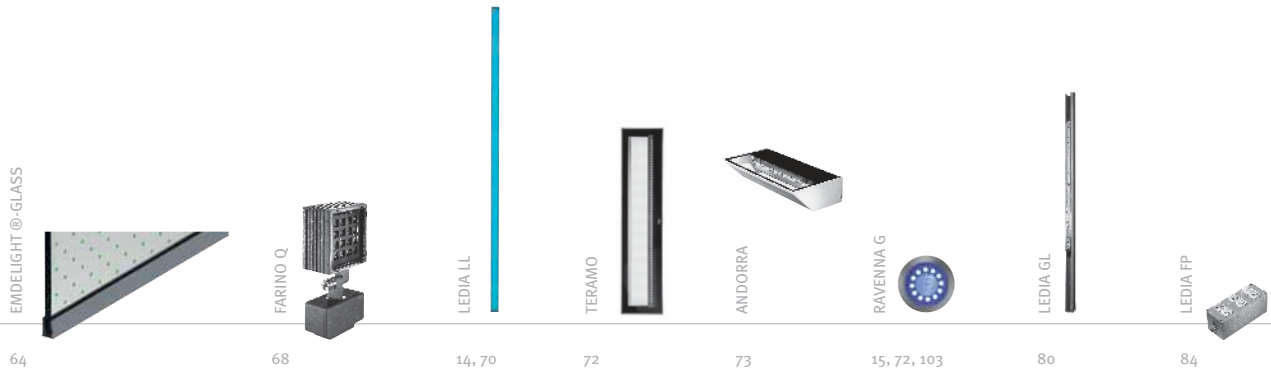

Whatever the task, whether accent, effect or orientation lighting, Hess' innovative LED systems lend architectural lighting new qualities.