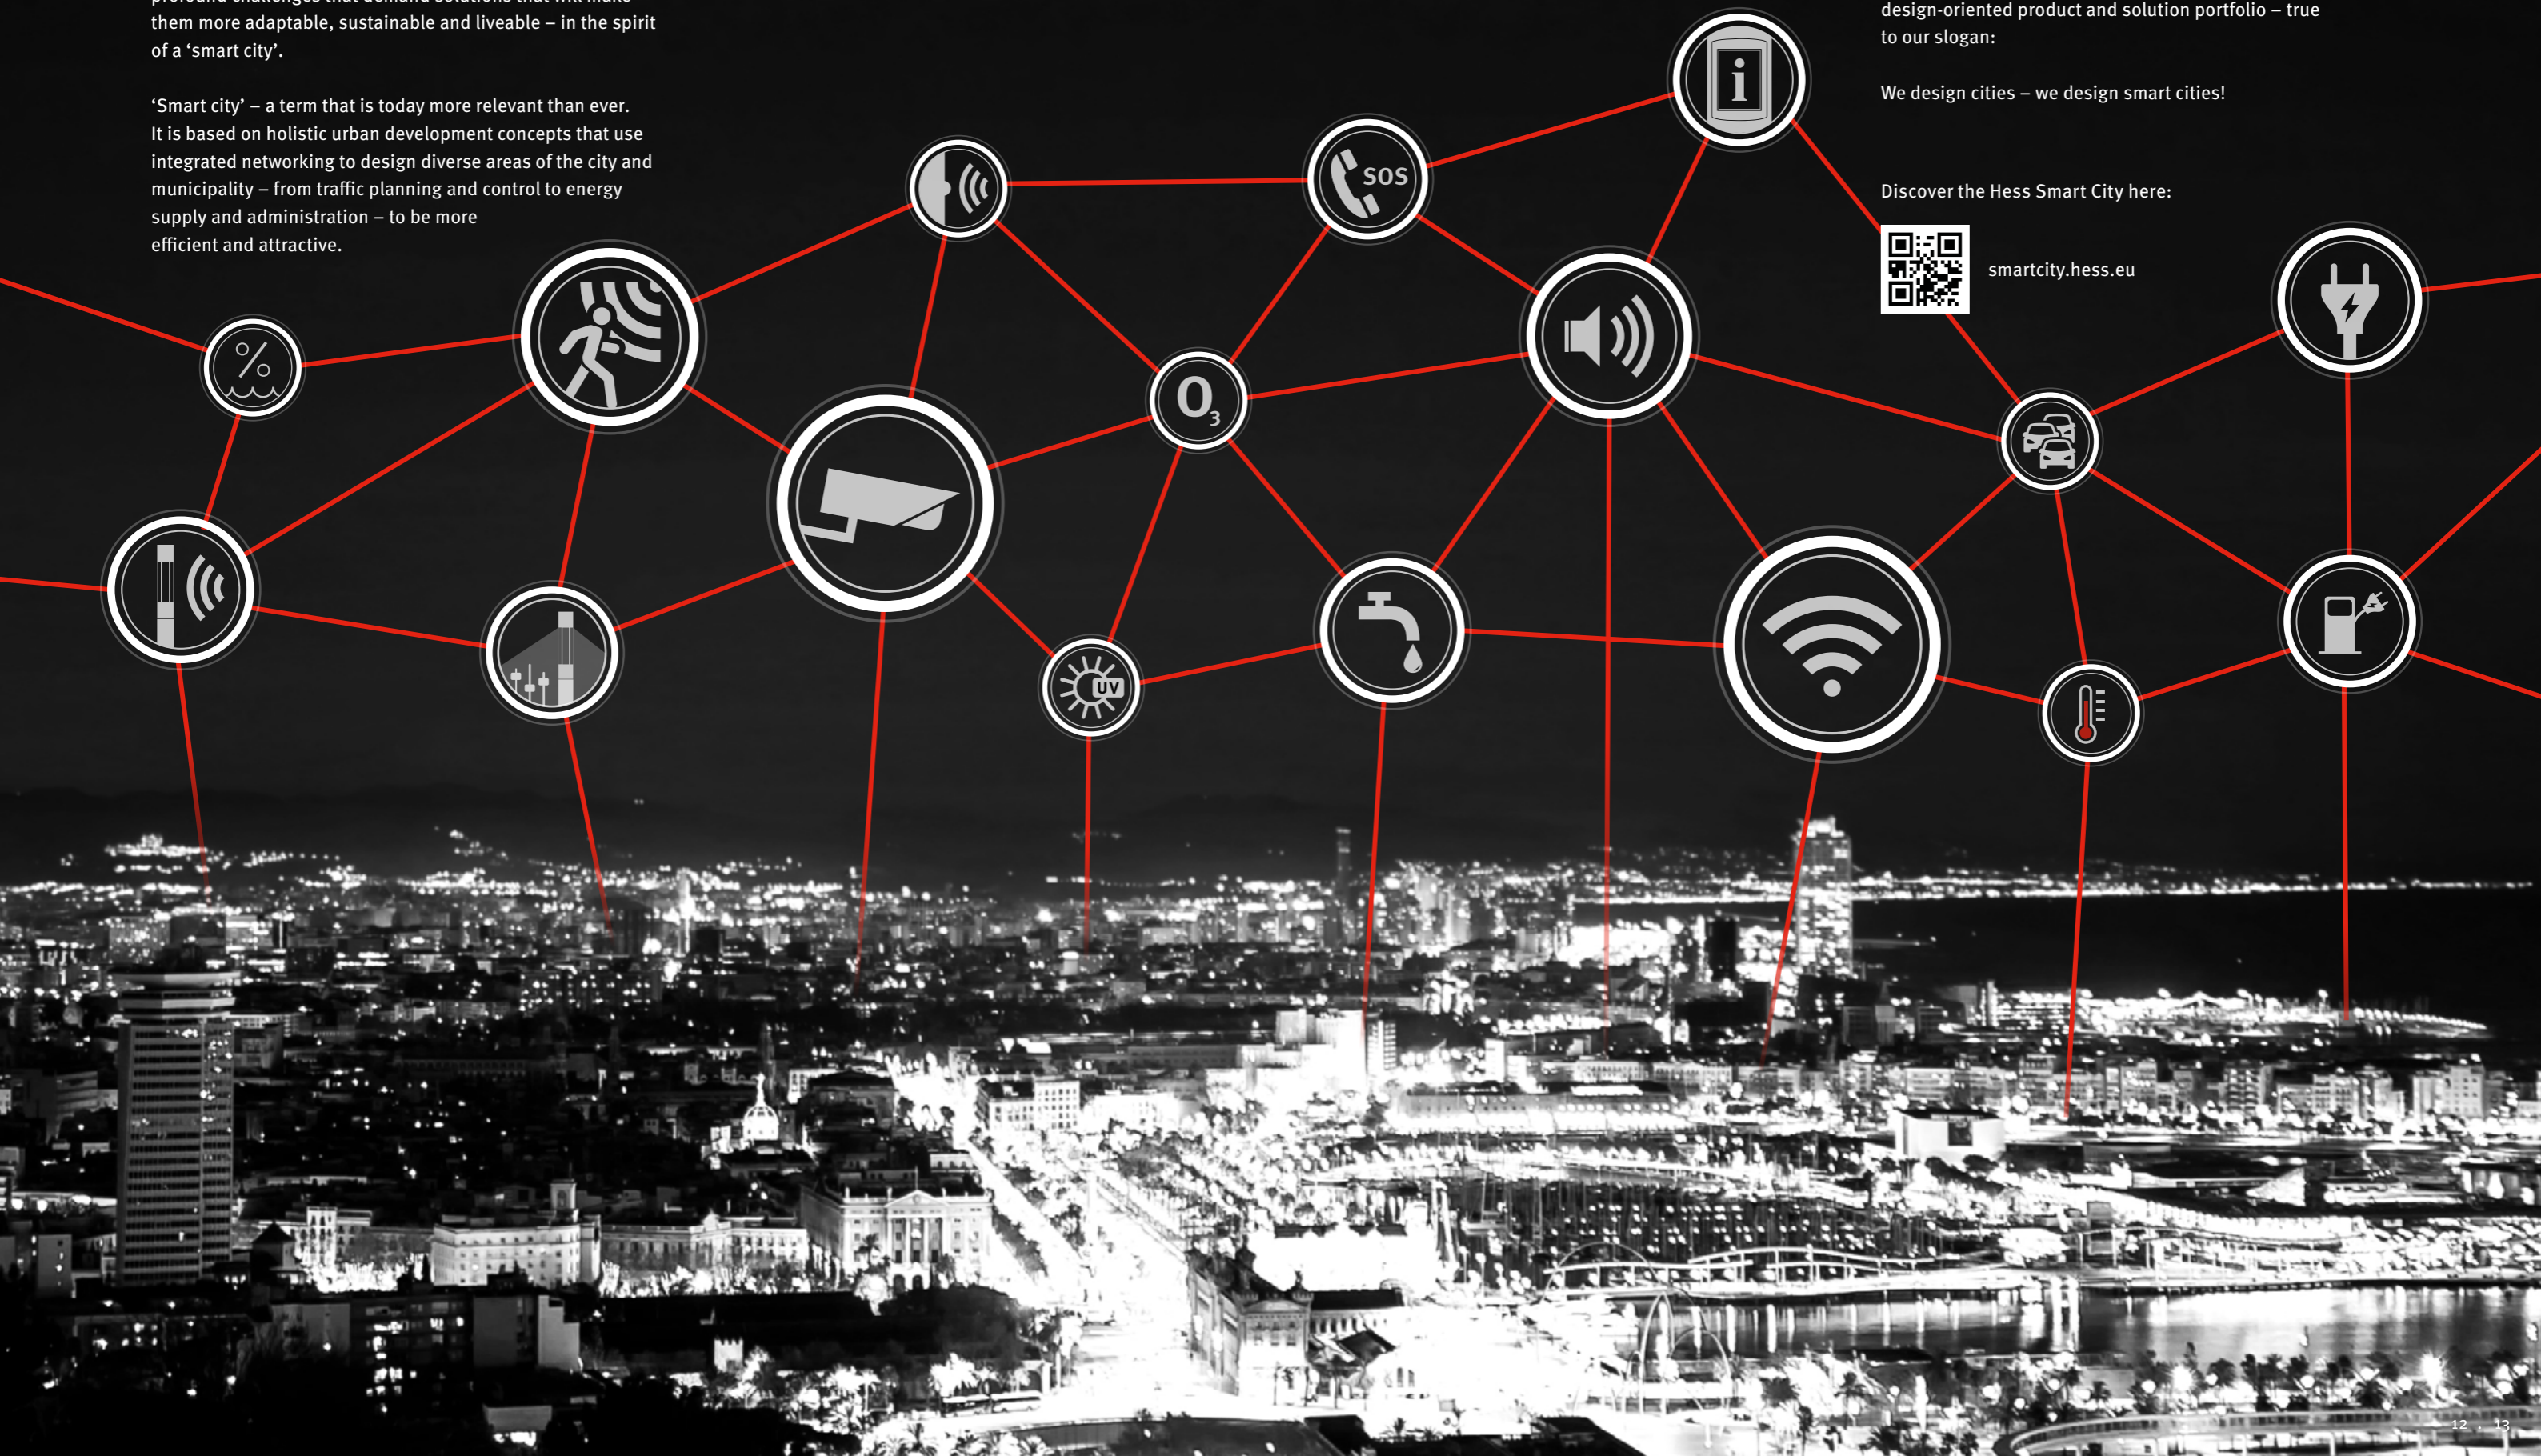

Smart solutions by day and by night – made by Hess

Demographic change, global warming, digitalization – cities and municipalities around the world are currently facing profound challenges that demand solutions that will make them more adaptable, sustainable and liveable – in the spirit of a ‘smart city’.

‘Smart city’ – a term that is today more relevant than ever. It is based on holistic urban development concepts that use integrated networking to design diverse areas of the city and municipality – from traffic planning and control to energy supply and administration – to be more efficient and attractive.

SMART CITY

Hess designs smart cities

As a premium supplier of attractive designed outdoor luminaires and site furnishings, we support cities and municipalities on their unique pathway to becoming a ‘smart city’. We offer a comprehensive, innovative and design-oriented product and solution portfolio – true to our slogan:

We design cities – we design smart cities!

Discover the Hess Smart City here:

smartcity.hess.eu