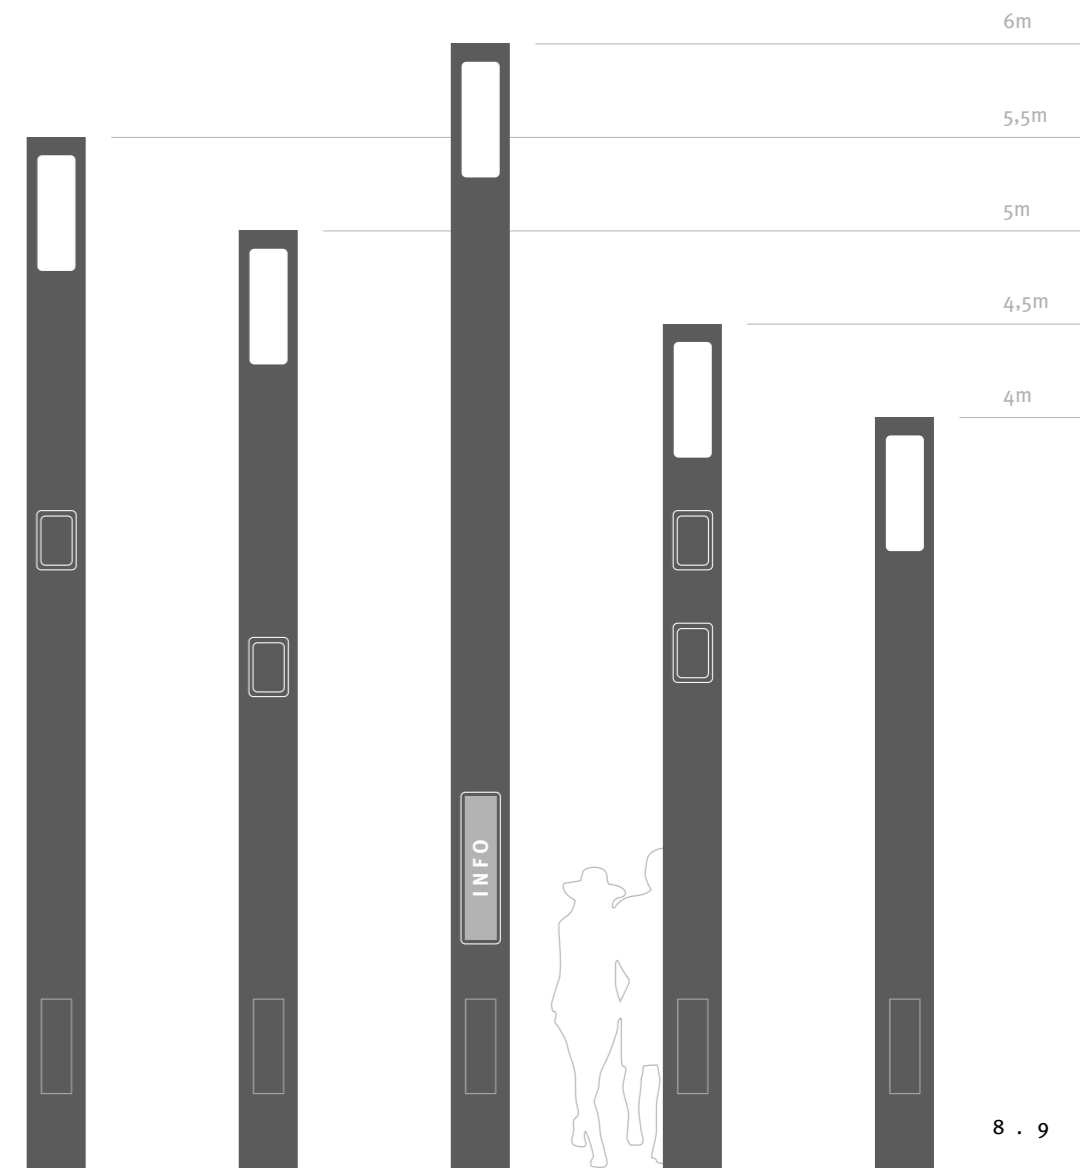

www.hess.eu/renoelements

RENO ELEMENTS – a coherent design.

A luminaire as from a single piece – and you can take that almost literally. The extruded aluminium profiles are manufactured to the desired length in one piece, and the recesses for the 'Elements' are precisely cut out at the desired locations.

This results in a striking as well as elegant luminaire with perfectly integrated elements – without shadow gaps.

RENO ELEMENTS:

Light, multifunctionality and design at its best!