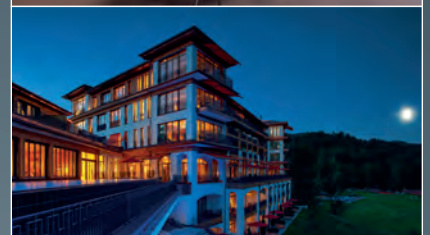

Schloss Elmau Retreat
LUXURY SUITES AND SPA 10