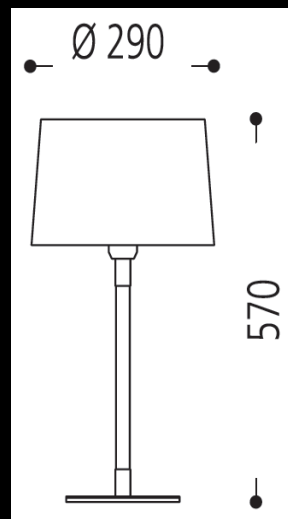

Specification Sheet

13.323.05 - 4034

copper / black meshwork
for 1 x E27

shade 4034:

copper mirror foil 704

diameter on top/below ca. 260/290 mm

height ca. 185 mm

by BAULMANN LEUCHTEN GMBH | Selscheder Weg 24 | D-59846 Sundern
Tel. +49 (0)2933 847-0 | Fax +49 (0)2933 847-100 | E-Mail: info@baulmann.com
more information at www.baulmann.com