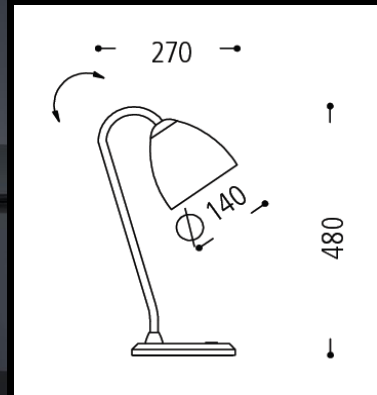

Specification Sheet

14.245.69

black / black meshwork
for LED light source GX53 230 V / ca. 5 W
height ca. 480 mm
extension ca. 270 mm

by BAULMANN LEUCHTEN GMBH | Selscheder Weg 24 | D-59846 Sundern
Tel. +49 (0)2933 847-0 | Fax +49 (0)2933 847-100 | E-Mail: info@baulmann.com
more information at www.baulmann.com