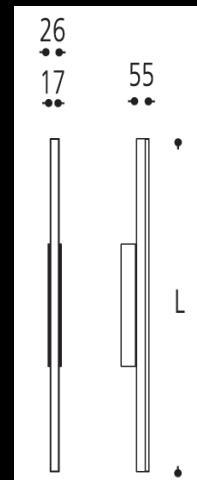

Specification Sheet

65.103.81

stainless steel polished
incl. Flex-LED 12 V / ca. 6 watt warm white
LED driver included
length ca. 600 mm
protection rating IP 44

also available: length ca. 900 mm, ca. 9 watt (65.104.81)