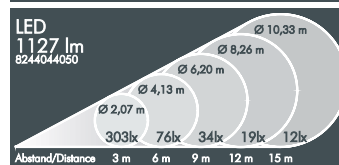

Metaspot Gobo

With high performance LED module, integral temperature monitoring device, CRI: > 70, Colour tolerance: max. 3 SDCM
Service life: L80/B10 > 50 000 h
protection class I, IP65 , IK08
windage area AW 0.077 m²,
corrosion-resistant die cast aluminium housing AlSi12, polyester powder coated, focusable lens, carrier for gobos and colour filters, active ventilation, all exterior steel parts are stainless steel, tempered safety glass, silicon gasket, toolless twist lock for closure, mounting bracket: 2 drilled holes Ø 9 mm, spacing 40 mm, 1 centre hole Ø 14 mm, tilt range 180°, M20 cable gland, integral driver (AC/DC)

Metaspot Gobo, 45 mm focal length

Part number	Colour	Weight	Light source	Luminous flux	Beam angle
8 244 044 069	black	6.5 kg	1 x LED module 49 W cool white (6500 K)	1535 lm	41°
8 244 064 069	white				
8 244 054 069	silver grey				

Part number	Colour	Weight	Light source	Luminous flux	Beam angle
8 244 046 069	black	6.5 kg	1 x LED module 49 W warm white (3000 K)	1401 lm	41°
8 244 066 069	white				
8 244 056 069	silver grey				

Metaspot Gobo, 63 mm focal length

Part number	Colour	Weight	Light source	Luminous flux	Beam angle
8 244 044 059	black	6.5 kg	1 x LED module 49 W cool white (6500 K)	1127 lm	29°
8 244 064 059	white				
8 244 054 059	silver grey				

Part number	Colour	Weight	Light source	Luminous flux	Beam angle
8 244 046 059	black	6.5 kg	1 x LED module 49 W warm white (3000 K)	1029 lm	29°
8 244 066 059	white				
8 244 056 059	silver grey				

Metaspot Gobo, 85 mm focal length

Part number	Colour	Weight	Light source	Luminous flux	Beam angle
8 244 044 049	black	6.5 kg	1x LED module 49 W cool white (6500 K)	1496 lm	22°
8 244 064 049	white				
8 244 054 049	silver grey