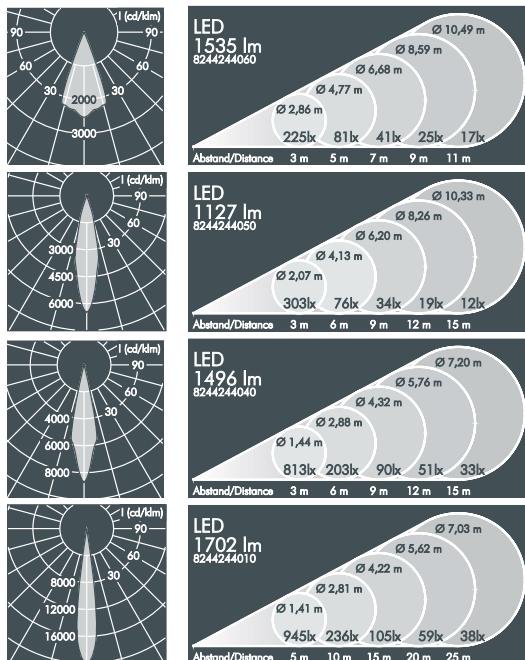

Metaspot Gobo, 85 mm focal length

Part number	Colour	Weight	Light source	Luminous flux	Beam angle
8 244 044 049	black	6.5 kg	1x LED module 49 W cool white (6500 K)	1496 lm	22°
8 244 064 049	white				
8 244 054 049	silver grey				

Part number	Colour	Weight	Light source	Luminous flux	Beam angle
8 244 046 049	black	6.5 kg	1x LED module 49 W warm white (3000 K)	1362 lm	22°
8 244 066 049	white				
8 244 056 049	silver grey				

Metaspot Gobo, 150 mm focal length

Part number	Colour	Weight	Light source	Luminous flux	Beam angle
8 244 044 019	black	6.5 kg	1x LED module 49 W cool white (6500 K)	1702 lm	14°
8 244 064 019	white				
8 244 054 019	silver grey				

Part number	Description
. 6 . . .	Luminaire with warm white LED module (3000 K)
. 1 . .	Dimmable version (DALI)
. 3 . .	Luminaire with Zhaga-18 interface for communication

Metaspot Gobo pole luminaire, 45 mm focal length

Part number	Colour	Weight	Light source	Luminous flux	Beam angle
8 244 244 069	black	6.5 kg	1 x LED module 49 W cool white (6500 K)	1535 lm	41°
8 244 264 069	white				
8 244 254 069	silver grey				