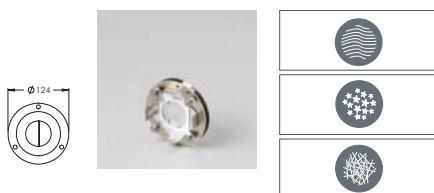

Accessoires Metaspot Gobo *

Part number	Description
129 0 780 000	Framer, for sharp edges on 3- or 4-sided images
	Pattern
129 0 489 000	waves
129 0 490 000	stars
129 0 491 000	hash
	Standard gobos Ø 50 mm (outer diameter)

Custom made gobos can be produced from image data in one of the following file formats: **EPS** (min. 300 dpi), **TIF** (min. 300 dpi), **JPG** (in low compression). Max. image size D on gobo: D = 38 mm

* **Dichroic colour filter** (yellow, red, blue, green) are available upon request.