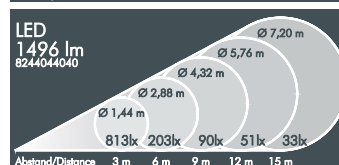

Metaspot Gobo

With high performance LED module, integral temperature monitoring device, CRI: > 70, Colour tolerance: max. 3 SDCM
Service life: L80/B10 > 50 000 h
protection class I, IP65 , IK08
windage area AW 0.077 m²,
corrosion-resistant die cast aluminium housing AlSi12, polyester powder coated, focusable lens, carrier for gobos and colour filters, active ventilation, all exterior steel parts are stainless steel, tempered safety glass, silicon gasket, toolless twist lock for closure, mounting bracket: 2 drilled holes Ø 9 mm, spacing 40 mm, 1 centre hole Ø 14 mm, tilt range 180°, M20 cable gland, integral driver (AC/DC)

Metaspot Gobo, 45 mm focal length

Part number	Colour	Weight	Light source	Luminous flux	Beam angle
8 244 044 069	black	6.5 kg	1 x LED module 49 W cool white (6500 K)	1535 lm	41°
8 244 064 069	white				
8 244 054 069	silver grey				

Part number	Colour	Weight	Light source	Luminous flux	Beam angle
8 244 046 069	black	6.5 kg	1 x LED module 49 W warm white (3000 K)	1401 lm	41°
8 244 066 069	white				
8 244 056 069	silver grey				

Metaspot Gobo, 63 mm focal length

Part number	Colour	Weight	Light source	Luminous flux	Beam angle
8 244 044 059	black	6.5 kg	1 x LED module 49 W cool white (6500 K)	1127 lm	29°
8 244 064 059	white				
8 244 054 059	silver grey				

Part number	Colour	Weight	Light source	Luminous flux	Beam angle
8 244 046 059	black	6.5 kg	1 x LED module 49 W warm white (3000 K)	1029 lm	29°
8 244 066 059	white				
8 244 056 059	silver grey				

Metaspot Gobo, 85 mm focal length

Part number	Colour	Weight	Light source	Luminous flux	Beam angle
8 244 044 049	black	6.5 kg	1x LED module 49 W cool white (6500 K)	1496 lm	22°
8 244 064 049	white				
8 244 054 049	silver grey