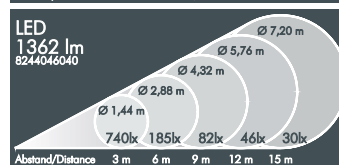

Metaspot Gobo

With high performance LED module, integral temperature monitoring device, CRI: > 70, Colour tolerance: max. 3 SDCM
Service life: L80/B10 > 50 000 h
protection class I, IP65 , IK08
windage area AW 0.077 m²,
corrosion-resistant die cast aluminium housing AlSi12, polyester powder coated, focusable lens, carrier for gobos and colour filters, active ventilation, all exterior steel parts are stainless steel, tempered safety glass, silicon gasket, toolless twist lock for closure, mounting bracket: 2 drilled holes Ø 9 mm, spacing 40 mm, 1 centre hole Ø 14 mm, tilt range 180°, M20 cable gland, integral driver (AC/DC)

Metaspot Gobo, 45 mm focal length

Part number	Colour	Weight	Light source	Luminous flux	Beam angle
8 244 044 069	black	6.5 kg	1 x LED module 49 W cool white (6500 K)	1535 lm	41°
8 244 064 069	white				
8 244 054 069	silver grey				

Part number	Colour	Weight	Light source	Luminous flux	Beam angle
8 244 046 069	black	6.5 kg	1 x LED module 49 W warm white (3000 K)	1401 lm	41°
8 244 066 069	white				
8 244 056 069	silver grey				

Metaspot Gobo, 63 mm focal length

Part number	Colour	Weight	Light source	Luminous flux	Beam angle
8 244 044 059	black	6.5 kg	1 x LED module 49 W cool white (6500 K)	1127 lm	29°
8 244 064 059	white				
8 244 054 059	silver grey				

Part number	Colour	Weight	Light source	Luminous flux	Beam angle
8 244 046 059	black	6.5 kg	1 x LED module 49 W warm white (3000 K)	1029 lm	29°
8 244 066 059	white				
8 244 056 059	silver grey				

Metaspot Gobo, 85 mm focal length

Part number	Colour	Weight	Light source	Luminous flux	Beam angle
8 244 044 049	black	6.5 kg	1x LED module 49 W cool white (6500 K)	1496 lm	22°
8 244 064 049	white				
8 244 054 049	silver grey