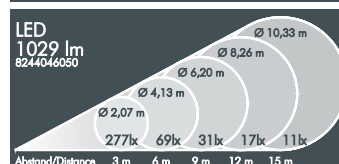

Metaspot Gobo

With high performance LED module, integral temperature monitoring device, CRI: > 70, Colour tolerance: max. 3 SDCM
Service life: L80/B10 > 50 000 h
protection class I, IP65 , IK08
windage area AW 0.077 m²,
corrosion-resistant die cast aluminium housing AlSi12, polyester powder coated, focusable lens, carrier for gobos and colour filters, active ventilation, all exterior steel parts are stainless steel, tempered safety glass, silicon gasket, toolless twist lock for closure, mounting bracket: 2 drilled holes Ø 9 mm, spacing 40 mm, 1 centre hole Ø 14 mm, tilt range 180°, M20 cable gland, integral driver (AC/DC)

Metaspot Gobo, 45 mm focal length

Part number	Colour	Weight	Light source	Luminous flux	Beam angle
8 244 044 069	black	6.5 kg	1 x LED module 49 W cool white (6500 K)	1535 lm	41°
8 244 064 069	white				
8 244 054 069	silver grey				

Part number	Colour	Weight	Light source	Luminous flux	Beam angle
8 244 046 069	black	6.5 kg	1 x LED module 49 W warm white (3000 K)	1401 lm	41°
8 244 066 069	white				
8 244 056 069	silver grey				

Metaspot Gobo, 63 mm focal length

Part number	Colour	Weight	Light source	Luminous flux	Beam angle
8 244 044 059	black	6.5 kg	1 x LED module 49 W cool white (6500 K)	1127 lm	29°
8 244 064 059	white				
8 244 054 059	silver grey				

Part number	Colour	Weight	Light source	Luminous flux	Beam angle
8 244 046 059	black	6.5 kg	1 x LED module 49 W warm white (3000 K)	1029 lm	29°
8 244 066 059	white				
8 244 056 059	silver grey				

Metaspot Gobo, 85 mm focal length

Part number	Colour	Weight	Light source	Luminous flux	Beam angle
8 244 044 049	black	6.5 kg	1x LED module 49 W cool white (6500 K)	1496 lm	22°
8 244 064 049	white				
8 244 054 049	silver grey