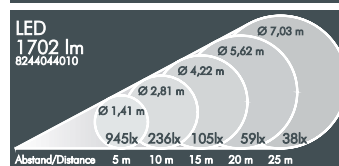

Metaspot Gobo

With high performance LED module, integral temperature monitoring device, CRI: > 70, Colour tolerance: max. 3 SDCM
Service life: L80/B10 > 50 000 h
protection class I, IP65 , IK08
windage area AW 0.077 m²,
corrosion-resistant die cast aluminium housing AlSi12, polyester powder coated, focusable lens, carrier for gobos and colour filters, active ventilation, all exterior steel parts are stainless steel, tempered safety glass, silicon gasket, toolless twist lock for closure, mounting bracket: 2 drilled holes Ø 9 mm, spacing 40 mm, 1 centre hole Ø 14 mm, tilt range 180°, M20 cable gland, integral driver (AC/DC)

Metaspot Gobo, 45 mm focal length

Part number	Colour	Weight	Light source	Luminous flux	Beam angle
8 244 044 069	black	6.5 kg	1 x LED module 49 W cool white (6500 K)	1535 lm	41°
8 244 064 069	white				
8 244 054 069	silver grey				

Part number	Colour	Weight	Light source	Luminous flux	Beam angle
8 244 046 069	black	6.5 kg	1 x LED module 49 W warm white (3000 K)	1401 lm	41°
8 244 066 069	white				
8 244 056 069	silver grey				

Metaspot Gobo, 63 mm focal length

Part number	Colour	Weight	Light source	Luminous flux	Beam angle
8 244 044 059	black	6.5 kg	1 x LED module 49 W cool white (6500 K)	1127 lm	29°
8 244 064 059	white				
8 244 054 059	silver grey				

Part number	Colour	Weight	Light source	Luminous flux	Beam angle
8 244 046 059	black	6.5 kg	1 x LED module 49 W warm white (3000 K)	1029 lm	29°
8 244 066 059	white				
8 244 056 059	silver grey				

Metaspot Gobo, 85 mm focal length

Part number	Colour	Weight	Light source	Luminous flux	Beam angle
8 244 044 049	black	6.5 kg	1x LED module 49 W cool white (6500 K)	1496 lm	22°
8 244 064 049	white				
8 244 054 049	silver grey