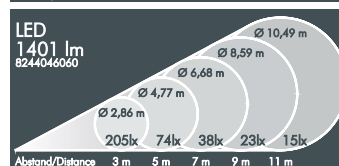

Metaspot Gobo

With high performance LED module, integral temperature monitoring device, CRI: > 70, Colour tolerance: max. 3 SDCM
Service life: L80/B10 > 50 000 h
protection class I, IP65 , IK08
windage area AW 0.077 m²,
corrosion-resistant die cast aluminium housing AlSi12, polyester powder coated, focusable lens, carrier for gobos and colour filters, active ventilation, all exterior steel parts are stainless steel, tempered safety glass, silicon gasket, toolless twist lock for closure, mounting bracket: 2 drilled holes Ø 9 mm, spacing 40 mm, 1 centre hole Ø 14 mm, tilt range 180°, M20 cable gland, integral driver (AC/DC)

Metaspot Gobo, 45 mm focal length

Part number	Colour	Weight	Light source	Luminous flux	Beam angle
8 244 044 069	black	6.5 kg	1 x LED module 49 W cool white (6500 K)	1535 lm	41°
8 244 064 069	white				
8 244 054 069	silver grey				

Part number	Colour	Weight	Light source	Luminous flux	Beam angle
8 244 046 069	black	6.5 kg	1 x LED module 49 W warm white (3000 K)	1401 lm	41°
8 244 066 069	white				
8 244 056 069	silver grey				

Metaspot Gobo, 63 mm focal length

Part number	Colour	Weight	Light source	Luminous flux	Beam angle
8 244 044 059	black	6.5 kg	1 x LED module 49 W cool white (6500 K)	1127 lm	29°
8 244 064 059	white				
8 244 054 059	silver grey				

Part number	Colour	Weight	Light source	Luminous flux	Beam angle
8 244 046 059	black	6.5 kg	1 x LED module 49 W warm white (3000 K)	1029 lm	29°
8 244 066 059	white				
8 244 056 059	silver grey				

Metaspot Gobo, 85 mm focal length

Part number	Colour	Weight	Light source	Luminous flux	Beam angle
8 244 044 049	black	6.5 kg	1x LED module 49 W cool white (6500 K)	1496 lm	22°
8 244 064 049	white				
8 244 054 049	silver grey