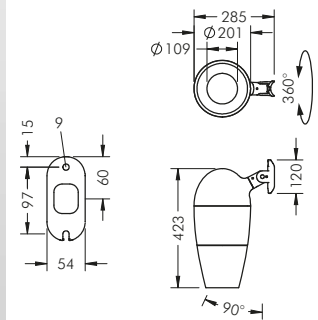

Metaspot Gobo, 85 mm focal length

Part number	Colour	Weight	Light source	Luminous flux	Beam angle
8 244 044 049	black	6.5 kg	1x LED module 49 W cool white (6500 K)	1496 lm	22°
8 244 064 049	white				
8 244 054 049	silver grey				

Part number	Colour	Weight	Light source	Luminous flux	Beam angle
8 244 046 049	black	6.5 kg	1x LED module 49 W warm white (3000 K)	1362 lm	22°
8 244 066 049	white				
8 244 056 049	silver grey				

Metaspot Gobo, 150 mm focal length

Part number	Colour	Weight	Light source	Luminous flux	Beam angle
8 244 044 019	black	6.5 kg	1x LED module 49 W cool white (6500 K)	1702 lm	14°
8 244 064 019	white				
8 244 054 019	silver grey				

Part number	Description
. 6 . . .	Luminaire with warm white LED module (3000 K)
. 1 . .	Dimmable version (DALI)
. 3 . .	Luminaire with Zhaga-18 interface for communication

Metaspot Gobo pole luminaire, 45 mm focal length

Part number	Colour	Weight	Light source	Luminous flux	Beam angle
8 244 244 069	black	6.5 kg	1 x LED module 49 W cool white (6500 K)	1535 lm	41°
8 244 264 069	white				
8 244 254 069	silver grey				