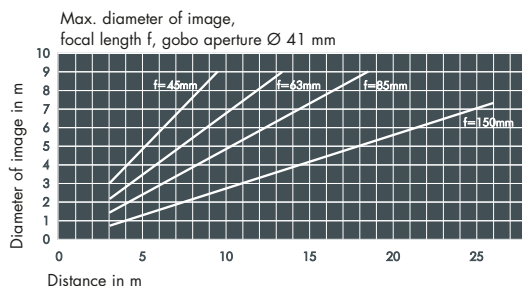

Accessoires Metaspot Gobo *

Part number	Description
129 0 780 000	Framer, for sharp edges on 3- or 4-sided images
	Pattern
129 0 489 000	waves
129 0 490 000	stars
129 0 491 000	hash
	Standard gobos Ø 50 mm (outer diameter)

Custom made gobos can be produced from image data in one of the following file formats: **EPS** (min. 300 dpi), **TIF** (min. 300 dpi), **JPG** (in low compression). Max. image size D on gobo: D = 38 mm

* **Dichroic colour filter** (yellow, red, blue, green) are available upon request.