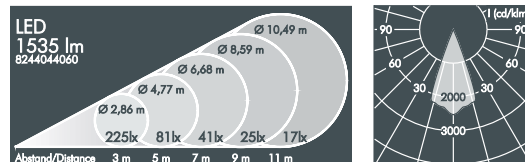

Metaspot Gobo

With high performance LED module, integral temperature monitoring device, CRI: > 70, Colour tolerance: max. 3 SDCM
Service life: L80/B10 > 50 000 h
protection class I, IP65 , IK08
windage area AW 0.077 m²,
corrosion-resistant die cast aluminium housing AlSi12, polyester powder coated, focusable lens, carrier for gobos and colour filters, active ventilation, all exterior steel parts are stainless steel, tempered safety glass, silicon gasket, toolless twist lock for closure, mounting bracket: 2 drilled holes Ø 9 mm, spacing 40 mm, 1 centre hole Ø 14 mm, tilt range 180°, M20 cable gland, integral driver (AC/DC)

Metaspot Gobo, 45 mm focal length

Part number	Colour	Weight	Light source	Luminous flux	Beam angle
8 244 044 069	black	6.5 kg	1 x LED module 49 W cool white (6500 K)	1535 lm	41°
8 244 064 069	white				
8 244 054 069	silver grey				

Part number	Colour	Weight	Light source	Luminous flux	Beam angle
8 244 046 069	black	6.5 kg	1 x LED module 49 W warm white (3000 K)	1401 lm	41°
8 244 066 069	white				
8 244 056 069	silver grey				

Metaspot Gobo, 63 mm focal length

Part number	Colour	Weight	Light source	Luminous flux	Beam angle
8 244 044 059	black	6.5 kg	1 x LED module 49 W cool white (6500 K)	1127 lm	29°
8 244 064 059	white				
8 244 054 059	silver grey				

Part number	Colour	Weight	Light source	Luminous flux	Beam angle
8 244 046 059	black	6.5 kg	1 x LED module 49 W warm white (3000 K)	1029 lm	29°
8 244 066 059	white				
8 244 056 059	silver grey				

Metaspot Gobo, 85 mm focal length

Part number	Colour	Weight	Light source	Luminous flux	Beam angle
8 244 044 049	black	6.5 kg	1x LED module 49 W cool white (6500 K)	1496 lm	22°
8 244 064 049	white				
8 244 054 049	silver grey