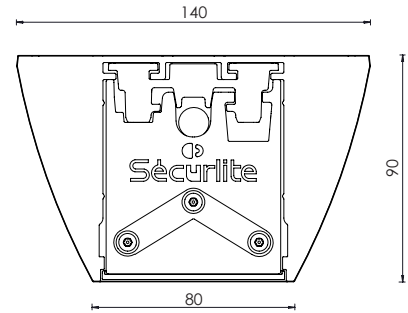

CHARACTERISTICS

- IP65 rated waterproof luminaire with high impact resistance IK11+/80 J rated curved aluminium profile
- Opalescent or clear diffuser with louvres or with optics
- Can be suspension mounted using a mounting kit made from shiny, nickel-plated brass, with 3m stainless steel finger line supplied as standard
- Not apparent quick power connection
- Fine texture RAL 7016 anthracite grey ● finish

OPTIONS AVAILABLE ON REQUEST

- Motion detector adjustable via radio-control or smartphone
- Pack emergency version available
- High UV resistance or anti-graffiti coating
- Through wiring
- Side cable entry

Optional mounting support available to order separately:
- Suspension kit: 9854 0002

Vandal-proof tool available to order separately.
Inset code M4: 9800 0036
+

Inset code M5: 9800 0012

Radio-control for wireless control available to order separately.
Code: 9800 0010

SYSTEO S – Opalescent

220-240 V AC / 50/60 Hz

direct 772

Length L (mm)	Power rating (W)	Luminaire light output (lm) 4000 K	Luminaire efficacy (lm/W)	Opalescent surface mounted
1066	9	850	97	5608 14--
1066	14	1400	100	5602 14--
1066	26	2700	104	5603 14--
1346	19	1950	103	5604 14--
1346	37	3800	103	5605 14--

Durability: L80B10 / over 72 000 hours
L90B50 / 50 000 hours

Codification for 3000 K colour temperature:
replace the figure 4 by a 3.

for instance 4000K: 5602 14--
3000K: 5602 13--

Codification: replace the two dashes (--) by the appropriate figures:
for instance 5602 14--

- 00 NO DETECTION
- 16 WITH PRO DETECTION + RADIO-CONTROL
- 21 DALI DIMMABLE + SWITCH DIMMING
- 44 WITH PRO DETECTION + RADIO-CONTROL + EXTINCTION WARNING
- 45 WITH PRO DETECTION + RADIO-CONTROL + STANDBY WARNING