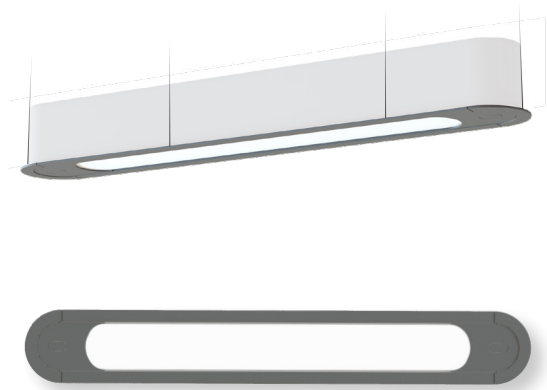

CHARACTERISTICS

- IP65 rated waterproof lamp with high impact resistance IK11+/80 J rated curved aluminium profile.
- Opalescent or clear diffuser with louvres or with optics
- For mounting as recessed wall luminaire or ceiling mounting
- Not apparent quick power connection
- Fine texture RAL 7016 anthracite grey ● finish

OPTIONS AVAILABLE ON REQUEST

- Motion detector adjustable via radio-control or smartphone
- Pack emergency version available
- High UV resistance or anti-graffiti coating
- Through wiring
- Side cable entry

Vandal-proof tool available to order separately.
Code M4: 9800 0036
+

Code M5: 9800 0012

Radio-control for wireless control available to order separately.
Code: 9800 0010

SYSTEO E – Opalescent

220-240 V AC / 50/60 Hz

direct 776

Length L (mm)	Power rating (W)	Luminaire light output (lm) 4000 K	Luminaire efficacy (lm/W)	Opalescent
1036	9	850	97	5808 14--
1036	14	1400	100	5802 14--
1036	26	2700	104	5803 14--
1316	19	1950	103	5804 14--
1316	37	3800	103	5805 14--

Durability: L80B10 / over 72 000 hours
L90B50 / 50 000 hours

Codification for 3000 K colour temperature:
replace the figure 4 by a 3.

for instance 4000K: 5802 14--
3000K: 5802 13--

Codification: replace the two dashes (--)
by the appropriate figures:
for instance 5802 14--

- 00 NO DETECTION
- 16 WITH PRO DETECTION + RADIO-CONTROL
- 21 DALI DIMMABLE + SWITCH DIMMING
- 44 WITH PRO DETECTION + RADIO-CONTROL + EXTINCTION WARNING
- 45 WITH PRO DETECTION + RADIO-CONTROL + STANDBY WARNING