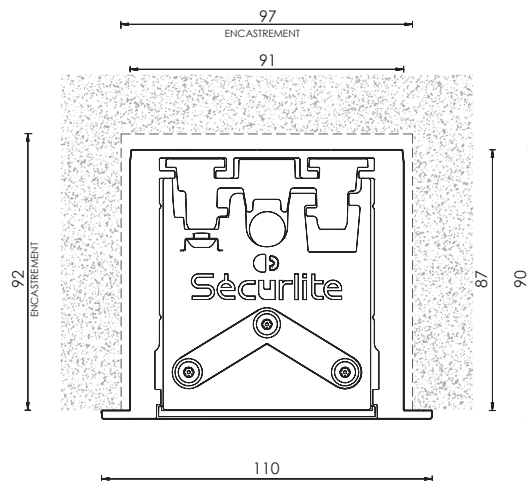

CHARACTERISTICS

- IP65 rated waterproof lamp with high impact resistance IK11+/80 J rated curved aluminium profile.
- Opalescent or clear diffuser with louvres or with optics
- For mounting as recessed wall luminaire or ceiling mounting
- Not apparent quick power connection
- Fine texture RAL 7016 anthracite grey ● finish

OPTIONS AVAILABLE ON REQUEST

- Motion detector adjustable via radio-control or smartphone
- Pack emergency version available
- High UV resistance or anti-graffiti coating
- Through wiring
- Side cable entry

Vandal-proof tool available to order separately.
Code M4: 9800 0036
+

Code M5: 9800 0012

Radio-control for wireless control available to order separately.
Code: 9800 0010

SYSTEO E – Opalescent

220-240 V AC / 50/60 Hz

direct 776

Length L (mm)	Power rating (W)	Luminaire light output (lm) 4000 K	Luminaire efficacy (lm/W)	Opalescent
1036	9	850	97	5808 14--
1036	14	1400	100	5802 14--
1036	26	2700	104	5803 14--
1316	19	1950	103	5804 14--
1316	37	3800	103	5805 14--

Durability: L80B10 / over 72 000 hours
L90B50 / 50 000 hours

Codification for 3000 K colour temperature:
replace the figure 4 by a 3.

for instance 4000K: 5802 14--
3000K: 5802 13--

Codification: replace the two dashes (--)
by the appropriate figures:
for instance 5802 14--

- 00 NO DETECTION
- 16 WITH PRO DETECTION + RADIO-CONTROL
- 21 DALI DIMMABLE + SWITCH DIMMING
- 44 WITH PRO DETECTION + RADIO-CONTROL + EXTINCTION WARNING
- 45 WITH PRO DETECTION + RADIO-CONTROL + STANDBY WARNING