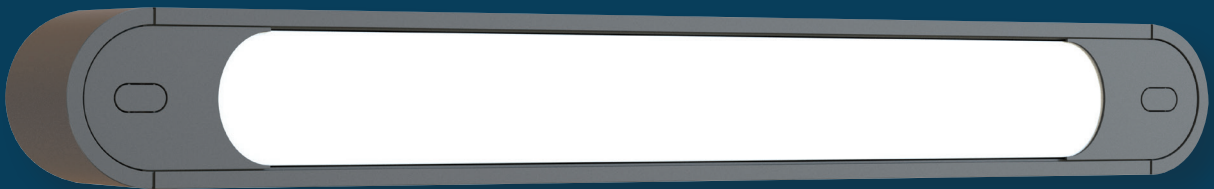

SYSTEMEO SLIM