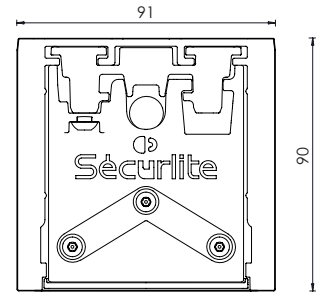

SYSTEMEO SLIM

CHARACTERISTICS

- IP65 rated waterproof lamp with high impact-resistance IK11*/80 J rated curved aluminium profile.
- Opalescent or clear diffuser with louvres or with optics
- Can be suspension mounted using a mounting kit made from shiny, nickel-plated brass, with 3m stainless steel finger line supplied as standard
- Not apparent quick power connection
- Fine texture RAL 7016 anthracite grey ● finish