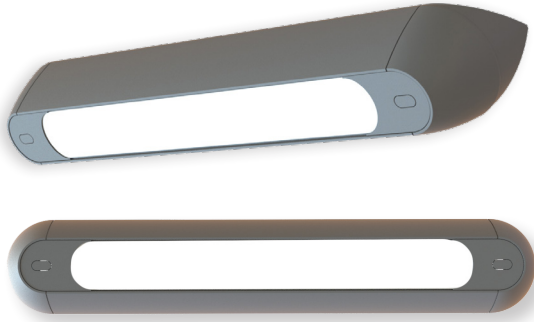

CHARACTERISTICS

- IP65 rated waterproof luminaire with high impact resistance IK11*/80 J rated curved aluminium profile.
- Opalescent or clear diffuser with optics
- For mounting at an angle with a pull-resistant mount
- Not apparent quick power connection
- Fine texture RAL 7016 anthracite grey ● finish

OPTIONS AVAILABLE ON REQUEST

- Motion detector adjustable via radio-control or smartphone
- Pack emergency version available
- High UV resistance or anti-graffiti coating
- Through wiring
- Concealment panels for surface mounting
- Side cable entry

Concealment panels for surface mounting available to order separately:

- L(mm) 1066: code 9855 1002

- L(mm) 1346: code 9855 1003

Vandal-proof tool available to order separately.
Code M4: 9800 0036
+

Code M5: 9800 0012

Radio-control for wireless control available to order separately.
Code: 9800 0010

SYSTE0 A45 – Opalescent

220-240 V AC / 50/60 Hz

direct 778

Length L (mm)	Power rating (W)	Luminaire light output (lm) 4000 K	Luminaire efficacy (lm/W)	Opalescent surface mounted
1066	9	850	97	5508 14--
1066	14	1400	100	5502 14--
1066	26	2700	104	5503 14--
1346	19	1950	103	5504 14--
1346	37	3800	103	5505 14--

Durability: L80B10 / over 72 000 hours
L90B50 / 50 000 hours

Codification for 3000 K colour temperature:
replace the figure 4 by a 3.

for instance 4000K: 5502 14--
3000K: 5502 13--

Codification: replace the two dashes (--)
by the appropriate figures:
for instance 5502 14--

- 00 NO DETECTION
- 16 WITH PRO DETECTION + RADIO-CONTROL
- 21 DALI DIMMABLE + SWITCH DIMMING
- 44 WITH PRO DETECTION + RADIO-CONTROL + EXTINCTION WARNING
- 45 WITH PRO DETECTION + RADIO-CONTROL + STANDBY WARNING