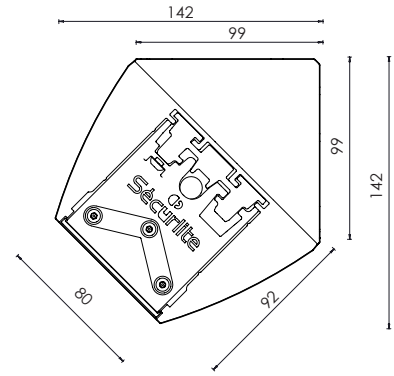

CHARACTERISTICS

- IP65 rated waterproof luminaire with high impact resistance IK11*/80 J rated curved aluminium profile.
- Opalescent or clear diffuser with optics
- For mounting at an angle with a pull-resistant mount
- Not apparent quick power connection
- Fine texture RAL 7016 anthracite grey ● finish

OPTIONS AVAILABLE ON REQUEST

- Motion detector adjustable via radio-control or smartphone
- Pack emergency version available
- High UV resistance or anti-graffiti coating
- Through wiring
- Concealment panels for surface mounting
- Side cable entry

Concealment panels for surface mounting available to order separately:

- L(mm) 1066: code 9855 1002

- L(mm) 1346: code 9855 1003

Vandal-proof tool available to order separately.
Code M4: 9800 0036
+

Code M5: 9800 0012

Radio-control for wireless control available to order separately.
Code: 9800 0010

SYSTE0 A45 – Opalescent

220-240 V AC / 50/60 Hz

direct 778

Length L (mm)	Power rating (W)	Luminaire light output (lm) 4000 K	Luminaire efficacy (lm/W)	Opalescent surface mounted
1066	9	850	97	5508 14--
1066	14	1400	100	5502 14--
1066	26	2700	104	5503 14--
1346	19	1950	103	5504 14--
1346	37	3800	103	5505 14--

Durability: L80B10 / over 72 000 hours
L90B50 / 50 000 hours

Codification for 3000 K colour temperature:
replace the figure 4 by a 3.

for instance 4000K: 5502 14--
3000K: 5502 13--

Codification: replace the two dashes (--)
by the appropriate figures:
for instance 5502 14--

- 00 NO DETECTION
- 16 WITH PRO DETECTION + RADIO-CONTROL
- 21 DALI DIMMABLE + SWITCH DIMMING
- 44 WITH PRO DETECTION + RADIO-CONTROL + EXTINCTION WARNING
- 45 WITH PRO DETECTION + RADIO-CONTROL + STANDBY WARNING