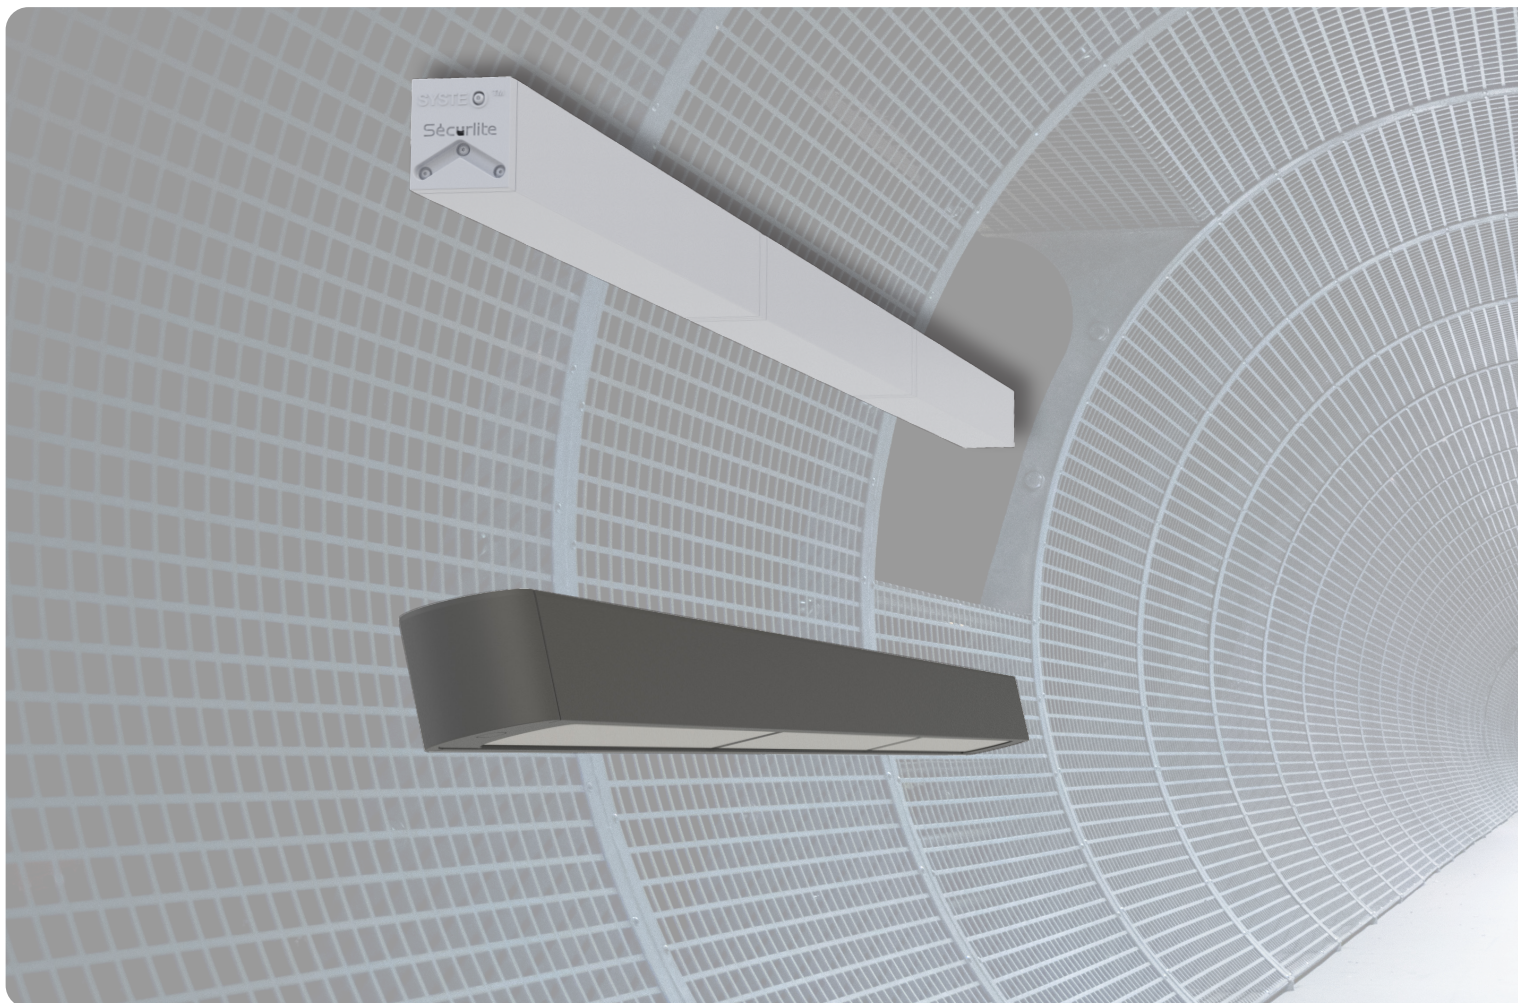

SYSTEO LINE

Continuous line
Systeo Unit, S, Slim, E, A45

Compose your Systeo continuous lighting line

Systeo can be used to create elegant, continuous linear lighting features. The many possible combinations ensure suitable lighting for any application and requirement, be it for long tunnels or lit paths, including covered walkways.

This innovative system provides for continuous, linear lighting without any breaks in the light intensity.

The ingeniously designed lighting modules can be strung together to create linear lighting features that can be very long and feature appropriate light intensity for comfortable, diffuse lighting.

SYSTEO TRUNKING

S, Slim, E, A45

Design your Systeo trunking

Systeo trunking involves combining several high impact resistance profiles incorporating lighting units. The Systeo trunking lighting solution is a high-efficiency system that is suited for complex environments.