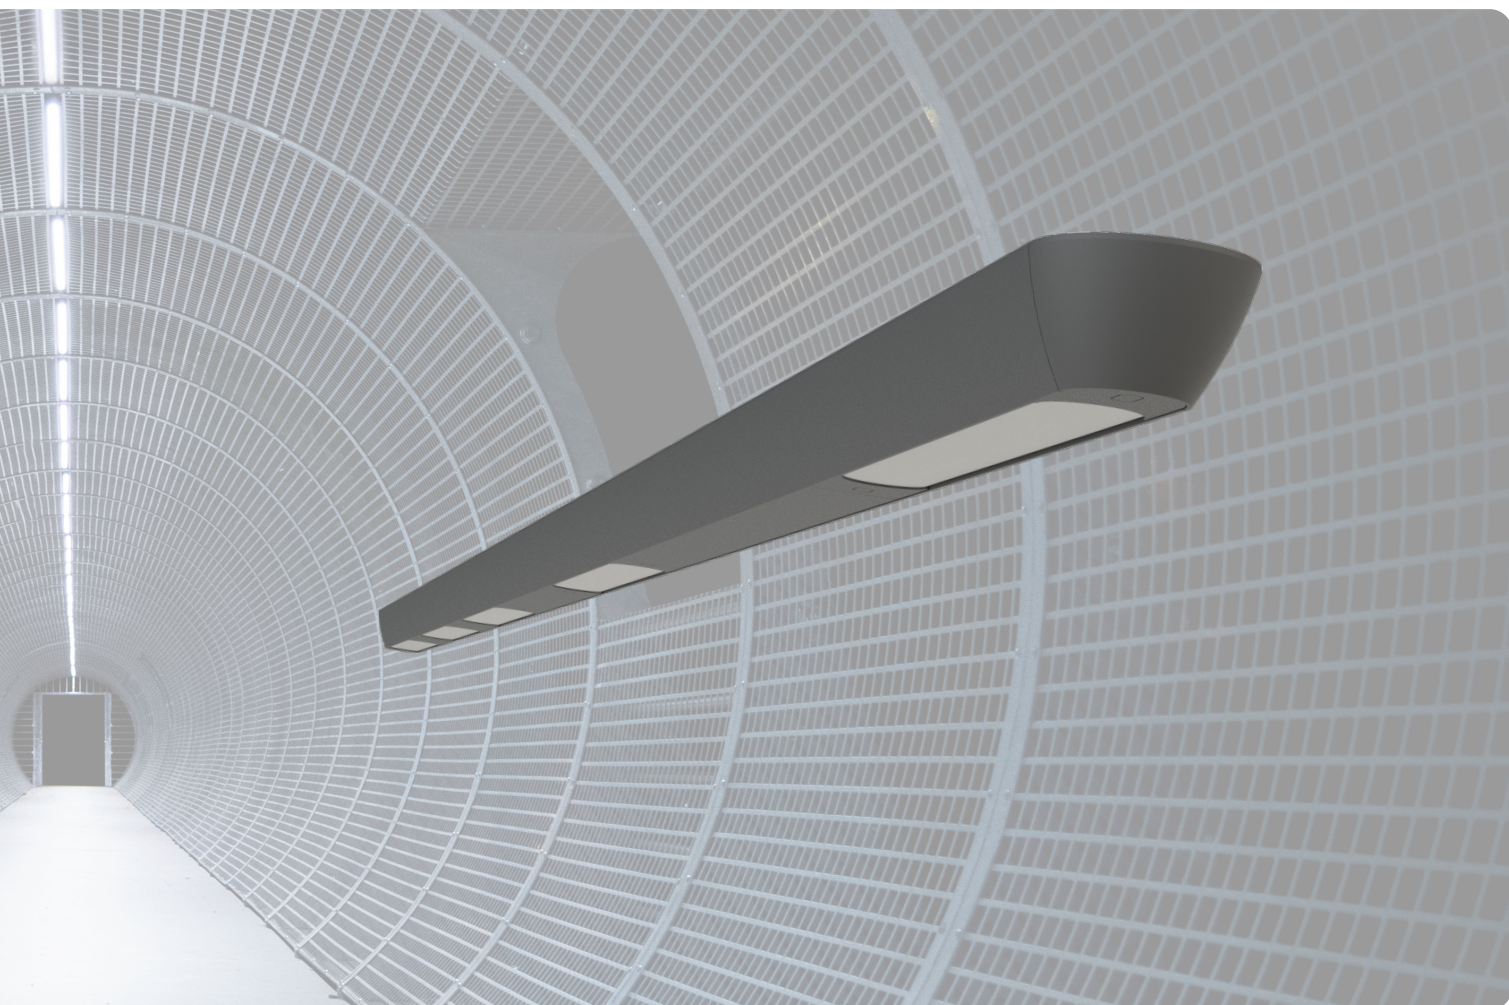

SYSTEO TRUNKING

S, Slim, E, A45

Design your Systeo trunking

Systeo trunking involves combining several high impact resistance profiles incorporating lighting units. The Systeo trunking lighting solution is a high-efficiency system that is suited for complex environments.

Whatever the application you have in mind, Systeo can be used to design multiple configurations combining lighting modules with non-lighting interstitial functional modules.

A bespoke solution for integrated professional lighting adapted to the specific aspects of each site.

To enable us to assess your specific requirements, please contact our engineering design and technical support units which will help you to define the parameters of your project and to design your lighting solution.