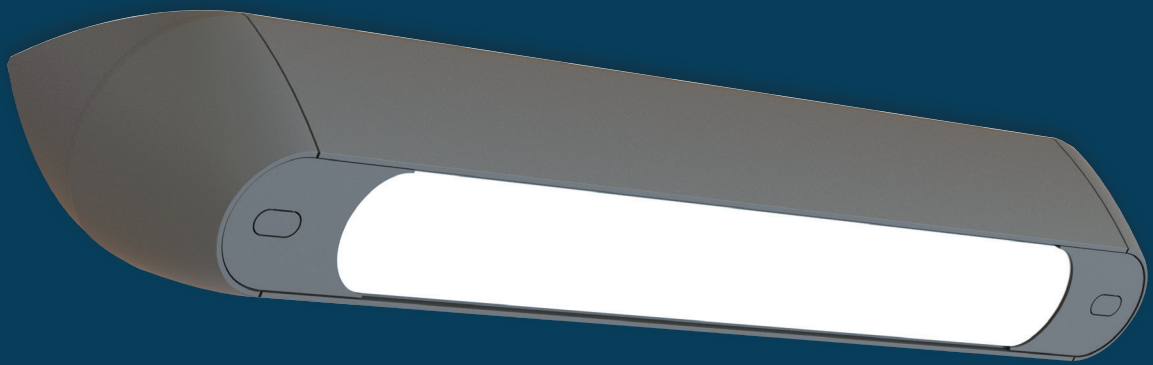

SYSTEMO A45