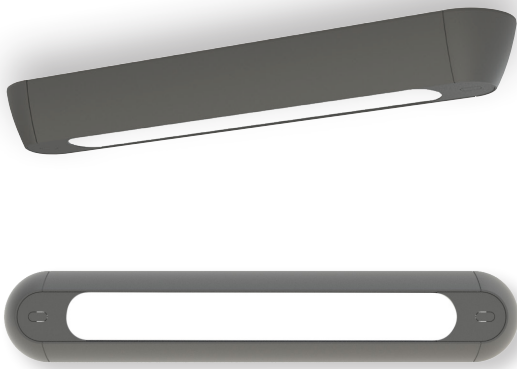

SYSTEMO UNIT

CHARACTERISTICS

- IP65 rated waterproof luminaire with IK10/20J impact resistance
- Bi-injection molded body, 3 mm thick, made of white, UV-resistant polycarbonate, with opalescent or clear diffuser fitted with louvres or specific optics
- White injection-molded polycarbonate end caps
- Can be wall-mounted or ceiling-mounted with sturdy, pull-resistant mount that adapts to surface defects of up to 3 mm
- Can be suspension mounted using a mounting kit made from shiny, nickel-plated brass, with 3m stainless steel finger line supplied as standard
- Not apparent quick power connection

CHARACTERISTICS

- IP65 rated waterproof luminaire with high impact resistance IK11+/80 J rated curved aluminium profile
- Opalescent or clear diffuser with louvres or with optics
- Can be suspension mounted using a mounting kit made from shiny, nickel-plated brass, with 3m stainless steel finger line supplied as standard
- Not apparent quick power connection
- Fine texture RAL 7016 anthracite grey ● finish