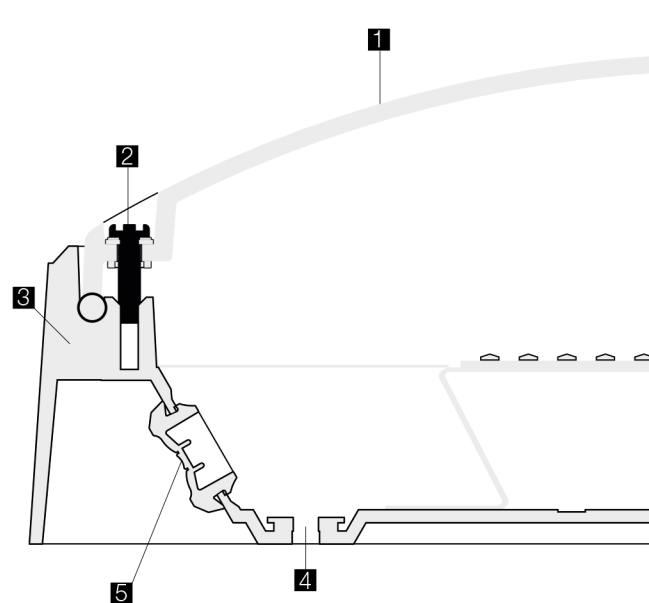

Surface or flush mounted, the most powerful and robust of the architectural luminaires for communal areas in residential properties and outdoors.

Multiple solutions with more light output for large spaces

Up to 3000 lm.

More efficient

Thanks to its lighting management: DALI ballasts and LED dimming solutions.

Greater savings

With the new Sensor Pro detectors or twilight switches built in.

RONDO, THE LUMINAIRE WITH A TIMELESS LOOK, THAT'S DESIGNED TO LAST.

- **1** Opalescent polycarbonate diffuser (120J)
- **2** Vandal resistant screws
- **3** Marine-grade aluminium rip-out-resistant skirt
- **4** Supplied c/w sealing washers
- **5** Knock-out cable entries (2 sides, 1 central)