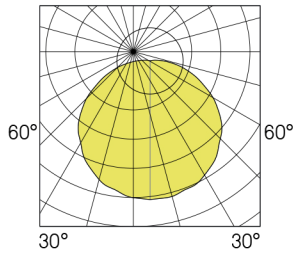

Rondo - code: 2520 0400

Rondino - code: 2560 0400