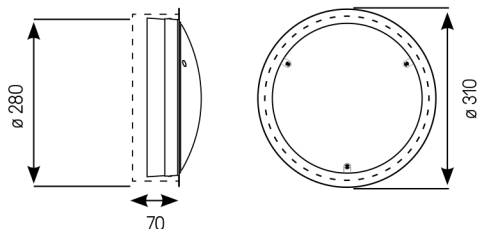

LED modules	Power (W)	Luminaire light output (lm)	Luminaire efficacy (lm / W)	White RAL 9016	Grey RAL 9006	Black RAL 9005
LED 1200	9	900	100	2561 04--	2561 14--	2561 24--
LED 2000	13	1450	112	2560 04--	2560 14--	2560 24--
LED 3000	20	2100	105	2562 04--	2562 14--	2562 24--

Lumen maintenance: L80B10 / 72,000 h

Coding colour temperature 3000 K : replace 4 with 3

example 4000K : 2561 04--
3000K : 2561 03--

Coding: replace the two dashes (--) by the corresponding figures:
example 2561 04--

- 00 NO DETECTION
- 21 DALI DIMMABLE + SWITCH DIMMING
- 12 WITH DETECTION PRO
- 13 WITH PRO DETECTION + EXTINCTION OR STANDBY WARNING
- 16 WITH PRO DETECTION + RADIO-CONTROL
- 17 WITH PRO DETECTION + EXTINCTION OR STANDBY WARNING + RADIO-CONTROL
- 03 SLAVE VERSION + EXTINCTION OR STANDBY WARNING
- 07 SLAVE VERSION + EXTINCTION OR STANDBY WARNING + RADIO-CONTROL

Vandal-resistant tool (bit) to be ordered separately
code : 9800 0003

Radio remote control to be ordered separately
code : 9800 0010

Additional options RONDINO

Coding:
add the corresponding suffix to the product code

example : 2561 0400 ----
9702 STANDARD CROSSPOINT SCREWS
9802 FLUSH-MOUNTING VERSION

Flush-mounting dimensions:
Roundino : ø 280 mm x 70 mm