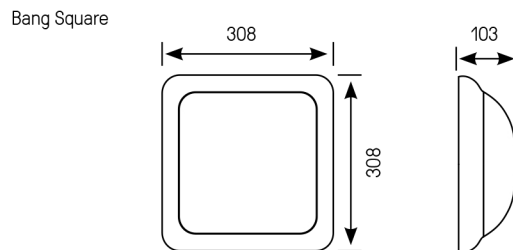

FEATURES:

- Low-consumption vandal-resistant architectural luminaire
- Increased strength IK11 50J
- Reinforced polyamide base
- Opalescent polycarbonate diffuser (for LED version)
- Frosted clear polycarbonate diffuser (E27 versions)
- CCT 4000 K, CRI min. 80
- Stainless steel vandal-resistant screws
- Decorative polycarbonate washers
- Opalescent
- RAL 9003 ○
- RAL 9006 ●
- RAL 9005 ●

OPTIONS AVAILABLE ON REQUEST:

- 3000 K LEDs
- Standby LED
- Other RAL colours