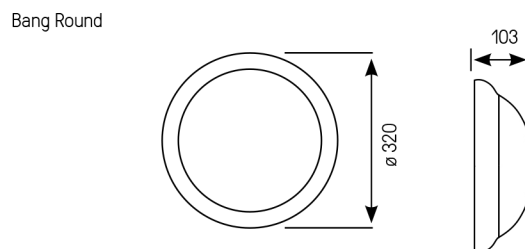

FEATURES:

- Low-consumption vandal-resistant architectural luminaire
- Increased strength IK11 50J
- Reinforced polyamide base
- Opalescent polycarbonate diffuser (for LED version)
- Frosted clear polycarbonate diffuser (E27 versions)
- CCT 4000 K, CRI min. 80
- Stainless steel vandal-resistant screws
- Decorative polycarbonate washers
- Opalescent
- RAL 9003 ○
- RAL 9006 ●
- RAL 9005 ●

OPTIONS AVAILABLE ON REQUEST:

- 3000 K LEDs
- Standby LED
- Other RAL colours