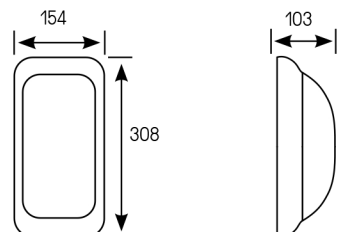

Bang Rectangle Access