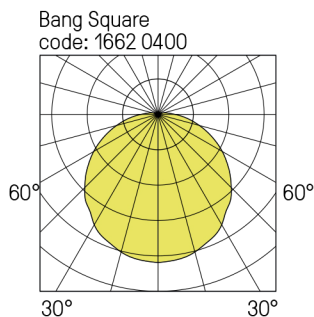

OPTIONS AVAILABLE ON REQUEST:

- 3000 K LEDs
- Standby LED
- Other RAL colours

LED modules	Power (W)	Luminaire light output (lm)	Luminaire efficacy (lm/W)	Opalescent
LED 1200	9	1050	118	1560 04--
LED 1800	13	1500	115	1561 04--
LED 2400	18	2100	117	1562 04--
LED 3000	20	2500	125	1564 04--