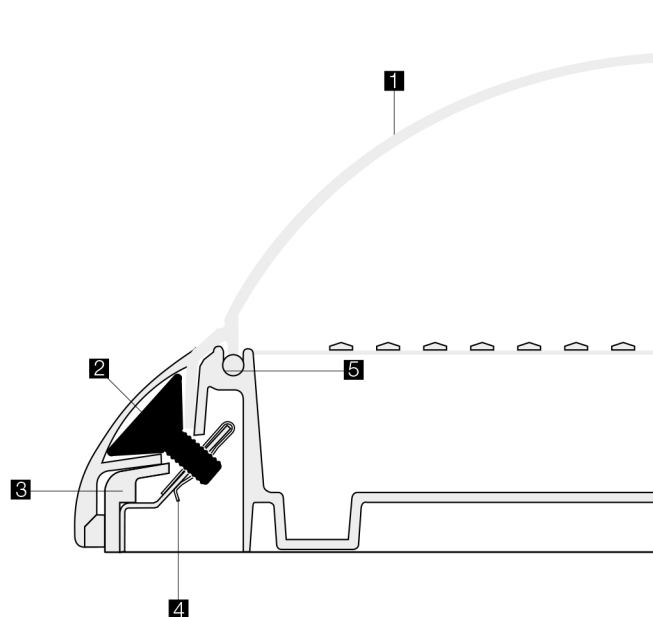

FEATURES:

- Low-consumption vandal-resistant architectural luminaire
- Increased strength IK11 50J
- Reinforced polyamide base
- Opalescent polycarbonate diffuser (for LED version)
- Frosted clear polycarbonate diffuser (E27 versions)
- CCT 4000 K, CRI min. 80
- Stainless steel vandal-resistant screws
- Decorative polycarbonate washers
- Opalescent
- RAL 9003 ○
- RAL 9006 ●
- RAL 9005 ●