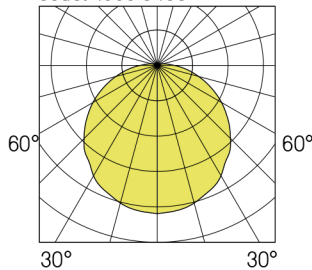

Bang Square Access
code: 1665 0400