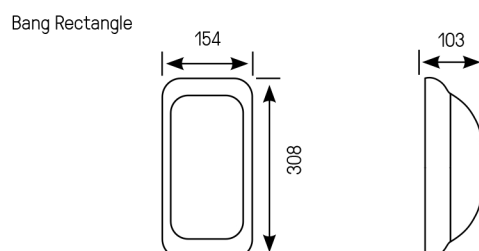

FEATURES:

- Low-consumption vandal-resistant architectural luminaire
- Increased strength IK11 50J
- Reinforced polyamide base
- Opalescent polycarbonate diffuser (for LED version)
- Frosted clear polycarbonate diffuser (E27 versions)
- CCT 4000 K, CRI min. 80
- Stainless steel vandal-resistant screws
- Decorative polycarbonate washers
- Opalescent
- RAL 9003 ○
- RAL 9006 ●
- RAL 9005 ●

OPTIONS AVAILABLE ON REQUEST:

- 3000 K LEDs
- Standby LED
- Other RAL colours