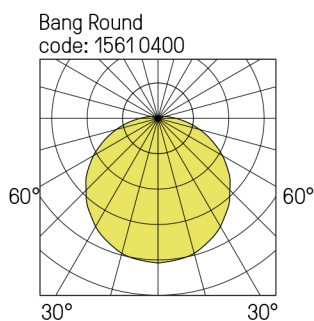

FEATURES:

- Low-consumption vandal-resistant architectural luminaire
- Increased strength IK11 50J
- Reinforced polyamide base
- Opalescent polycarbonate diffuser (for LED version)
- Frosted clear polycarbonate diffuser (E27 versions)
- CCT 4000 K, CRI min. 80
- Stainless steel vandal-resistant screws
- Decorative polycarbonate washers
- Opalescent
- RAL 9003 ○
- RAL 9006 ●
- RAL 9005 ●

OPTIONS AVAILABLE ON REQUEST:

- 3000 K LEDs
- Standby LED
- Other RAL colours