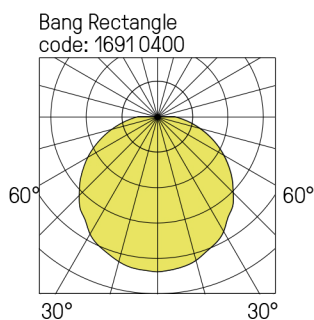

FEATURES:

- Low-consumption vandal-resistant architectural luminaire
- Increased strength IK11 50J
- Reinforced polyamide base
- Opalescent polycarbonate diffuser (for LED version)
- Frosted clear polycarbonate diffuser (E27 versions)
- CCT 4000 K, CRI min. 80
- Stainless steel vandal-resistant screws
- Decorative polycarbonate washers
- Opalescent
- RAL 9003 ○
- RAL 9006 ●
- RAL 9005 ●

OPTIONS AVAILABLE ON REQUEST:

- 3000 K LEDs
- Standby LED
- Other RAL colours