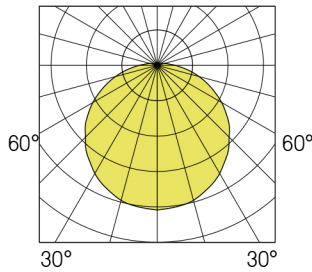

OPTIONS AVAILABLE ON REQUEST:

- 3000 K LEDs
- Standby LED
- Other RAL colours

Bang Round Access
code: 1565 0400