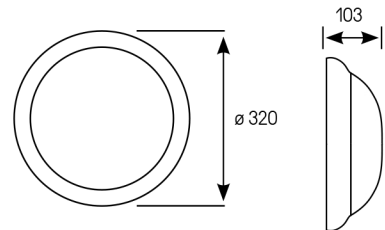

OPTIONS AVAILABLE ON REQUEST:

- 3000 K LEDs
- Standby LED
- Other RAL colours

Bang Round Access
code: 1565 0400

Bang Round Access

Bang Square Access
code: 1665 0400

Bang Square Access

Bang Rectangle Access
code: 1691 0400