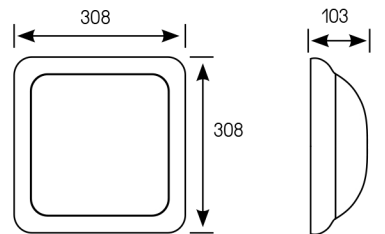

OPTIONS AVAILABLE ON REQUEST:

- 3000 K LEDs
- Standby LED
- Other RAL colours

Bang Round Access
code: 1565 0400

Bang Round Access

Bang Square Access
code: 1665 0400

Bang Square Access

Bang Rectangle Access
code: 1691 0400