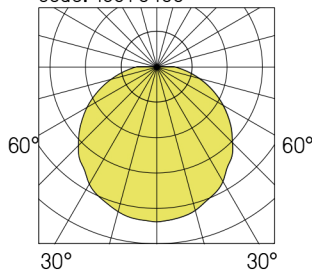

Bang Rectangle Access

LED modules	Power (W)	Luminaire light output (lm)	Luminaire efficacy (lm/W)	Opalescent
LED 1200	10	1050	105	1565 04--
LED 2000	14	1600	114	1566 04--
LED 2750	19	2300	121	1567 04--