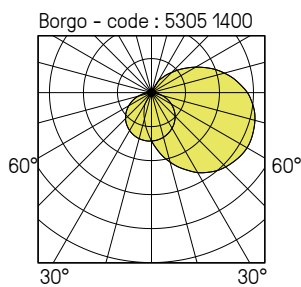

FEATURES:

- Very compact wall-mounting luminaire
- Body in ZP 10/10 steel
- Frame in ZP 20/10 steel
- CCT 4000 K, CRI min. 80
- Polyester powder-coated finish
- Opalescent polycarbonate diffuser
- Stainless steel vandal-resistant screws
- Supplied c/w cable seal
- RAL 7016 ●

OPTIONS AVAILABLE ON REQUEST:

- 3000 K LEDs
- Standby LED
- Opalescent polycarbonate flat diffuser (IK11+ 80J)