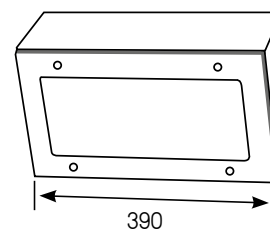

FEATURES:

- Very compact wall-mounting luminaire
- Body in ZP 10/10 steel
- Frame in ZP 20/10 steel
- CCT 4000 K, CRI min. 80
- Polyester powder-coated finish
- Opalescent polycarbonate diffuser
- Stainless steel vandal-resistant screws
- Supplied c/w cable seal
- RAL 7016 ●

OPTIONS AVAILABLE ON REQUEST:

- 3000 K LEDs
- Standby LED
- Opalescent polycarbonate flat diffuser (IK11+ 80J)