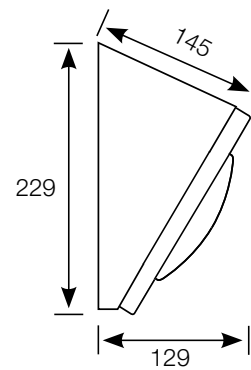

FEATURES:

- Very compact wall-mounting luminaire
- Body in ZP 10/10 steel
- Frame in ZP 20/10 steel
- CCT 4000 K, CRI min. 80
- Polyester powder-coated finish
- Opalescent polycarbonate diffuser
- Stainless steel vandal-resistant screws
- Supplied c/w cable seal
- RAL 7016 ●

OPTIONS AVAILABLE ON REQUEST:

- 3000 K LEDs
- Standby LED
- Opalescent polycarbonate flat diffuser (IK11+ 80J)