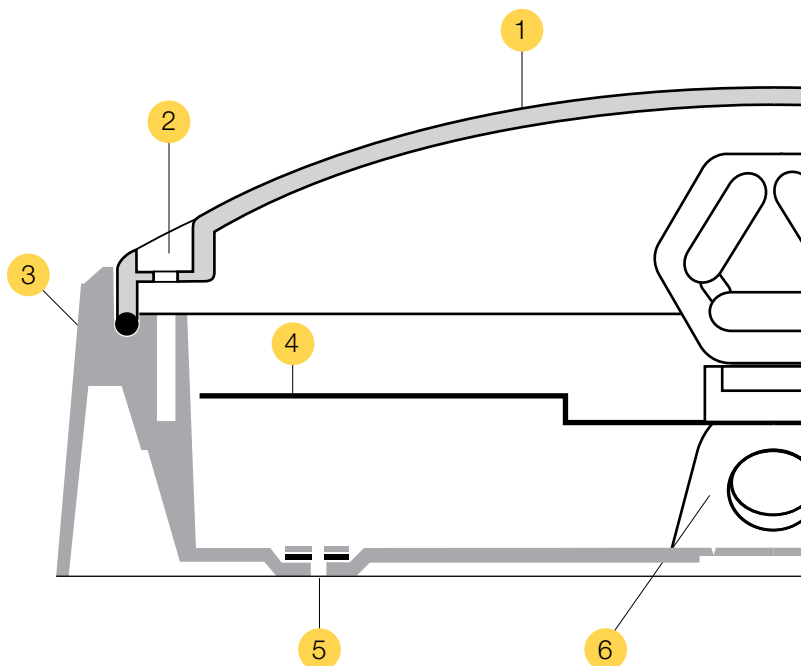

- 1 5 mm polycarbonate diffuser (120 J)
- 2 Vandal-resistant recessed fastenings
- 3 Anti rip-out base in marine-grade aluminium
- 4 Easy maintenance: plug-in gear tray
- 5 Sealing washers supplied
- 6 Knock-out cable entries (2 side, 1 central)

Stronger

Up to 120 joule.
Thanks to its marine-grade aluminium base
and its extra-thick polycarbonate diffuser.