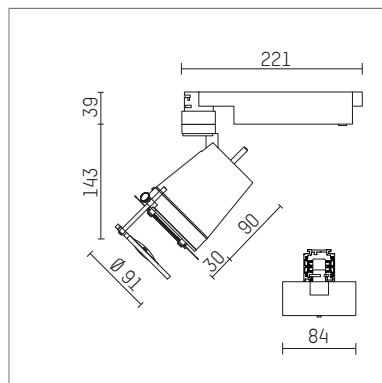

112 260 02 721 D | black

gin.o 2
Contour spotlight
LED | 920 lm 2700 K

- Contour spotlight gin.o 2
- with 3 circuit DALI adapter
- for Hoffmeister control.x tracks
- circuit selection is possible while adapter is inserted into the track
- passive thermo management
- with LED 920 lm
- colour temperature: 2700 K
- colour rendering index: CRI >90
- L90 / B10 (50.000h)
- SDCM < 3
- total load: 14 W
- Contour spotlights
- fresnel lense, glass-lens focusable
- LED power unit integrated in adapter, electronic (DALI)
- dimmable
- dimming range: 100-0,5 %
- housing of die cast aluminium
- adapter of fibreglass reinforced thermoplastic
- framing attachment with holder metal, black
- length: 221 mm, width: 84 mm
- rotatable 360°, 90° tiltable
- weight: 1,5 kg
- protection rating: IP20
- protection class I
- maximum ambient temperature: 35 ° C
- certificates: manufactured according to DIN VDE 0711 / EN 60598
- 5 years Hoffmeister warranty
- colour: black
- 112 260 02 721 D
